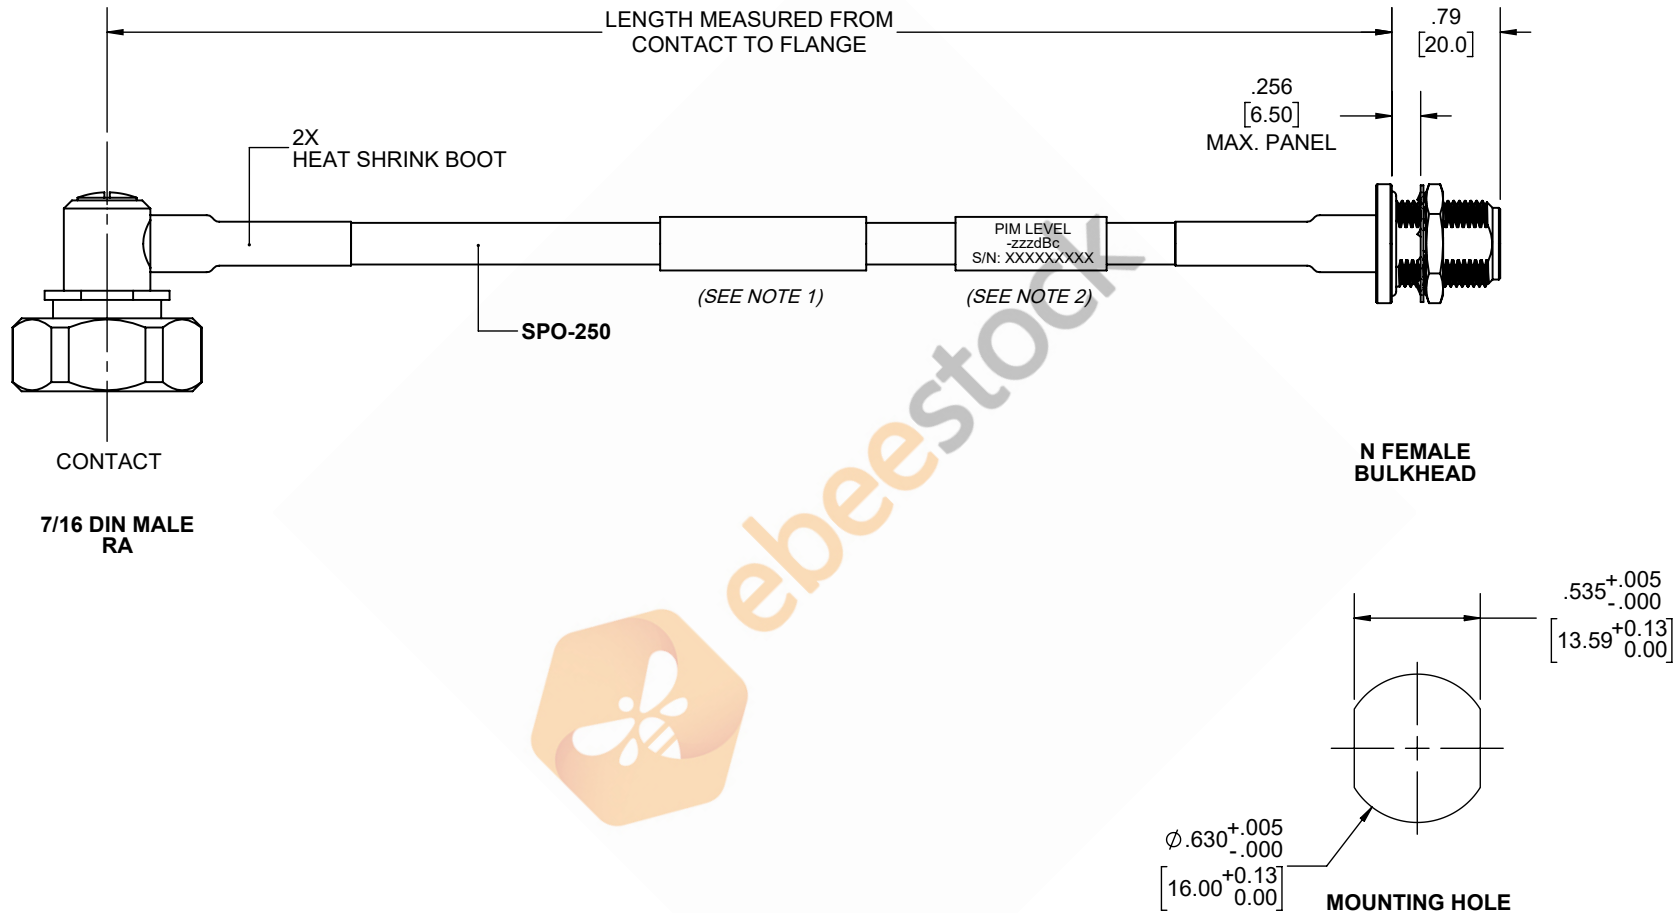

Outdoor Rated 7/16 DIN Male Right Angle to N Female Bulkhead Low PIM Cable 48 Inch Length Using SPO-250 Coax Using Times Microwave Parts

REVISIONS			
REV.	DESCRIPTION	DATE	APPROVED
A	INITIAL RELEASE	9/21/2021	A. GANWANI

NOTES:

1. CABLES 84" AND UNDER HAVE 1 LABEL CENTERED. CABLES OVER 84" HAVE 2 LABELS, ONE AT EACH END 12.0" FROM THE END OF THE CONNECTOR.
2. 6" FROM CABLE END 1 PLACE FOR ALL LENGTHS OF CABLE.

THESE COMMODITIES, TECHNOLOGY OR SOFTWARE WERE EXPORTED FROM THE UNITED STATES IN ACCORDANCE WITH THE EXPORT ADMINISTRATION REGULATIONS. DIVERSION CONTRARY TO U.S. LAW PROHIBITED.

UNLESS OTHERWISE SPECIFIED LEADING DIMENSIONS ARE INCHES DIMENSIONS IN [] ARE MILLIMETERS

TOLERANCES:

.X = ±.2 [5.08]	FRACTIONS ± 1/32
.XX = ±.02 [.51]	ANGLES ± 1°
.XXX = ±.005 [.13]	

CABLE LENGTH (L) TOLERANCES:

L ≤ 12 [305] = +1 [25] / -0
12 [305] < L ≤ 60 [1524] = +2 [51] / -0
60 [1524] < L ≤ 120 [3048] = +4 [102] / -0
120 [3048] < L ≤ 300 [7620] = +6 [152] / -0
300 [7620] < L = +5%L / -0

ALL DIMENSIONS SHOWN ARE FOR REFERENCE ONLY.