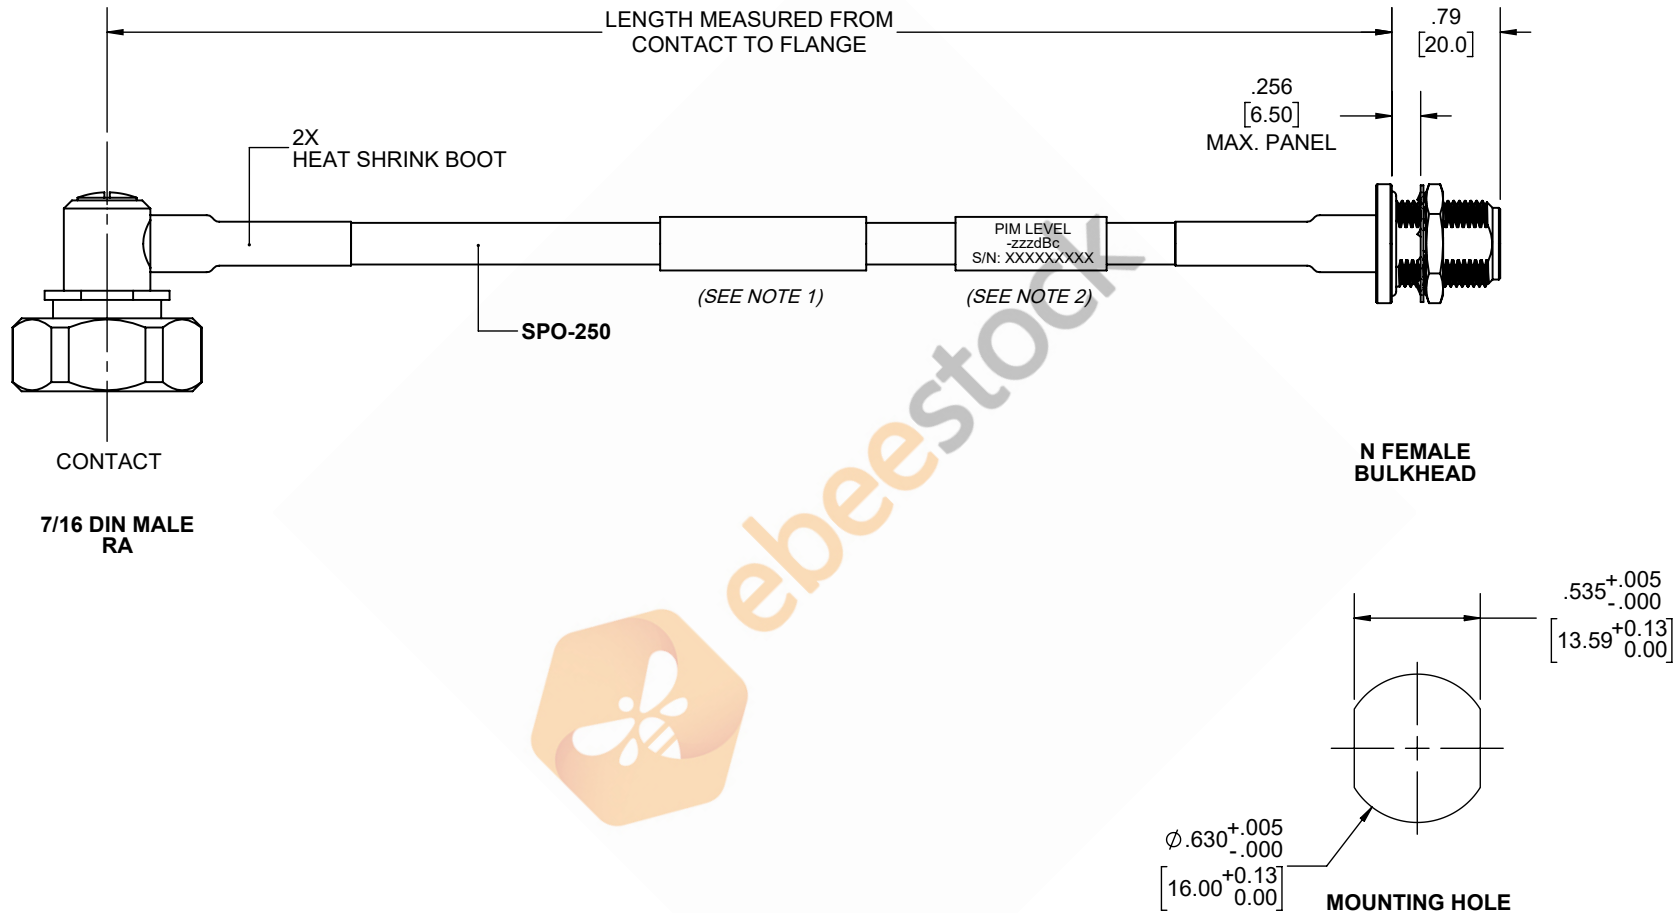

Outdoor Rated 7/16 DIN Male Right Angle to N Female Bulkhead Low PIM Cable 60 Inch Length Using SPO-250 Coax Using Times Microwave Parts

REVISIONS			
REV.	DESCRIPTION	DATE	APPROVED
A	INITIAL RELEASE	9/21/2021	A. GANWANI

NOTES:

1. CABLES 84" AND UNDER HAVE 1 LABEL CENTERED. CABLES OVER 84" HAVE 2 LABELS, ONE AT EACH END 12.0" FROM THE END OF THE CONNECTOR.
2. 6" FROM CABLE END 1 PLACE FOR ALL LENGTHS OF CABLE.

THESE COMMODITIES, TECHNOLOGY OR SOFTWARE WERE EXPORTED FROM THE UNITED STATES IN ACCORDANCE WITH THE EXPORT ADMINISTRATION REGULATIONS. DIVERSION CONTRARY TO U.S. LAW PROHIBITED.

UNLESS OTHERWISE SPECIFIED LEADING DIMENSIONS ARE INCHES DIMENSIONS IN [ ] ARE MILLIMETERS

TOLERANCES:

.X = ±.2 [5.08]	FRACTIONS ± 1/32
.XX = ±.02 [.51]	ANGLES ± 1°
.XXX = ±.005 [.13]	

CABLE LENGTH (L) TOLERANCES:

L ≤ 12 [305] = +1 [25] / -0
12 [305] < L ≤ 60 [1524] = +2 [51] / -0
60 [1524] < L ≤ 120 [3048] = +4 [102] / -0
120 [3048] < L ≤ 300 [7620] = +6 [152] / -0
300 [7620] < L = +5%L / -0

ALL DIMENSIONS SHOWN ARE FOR REFERENCE ONLY.