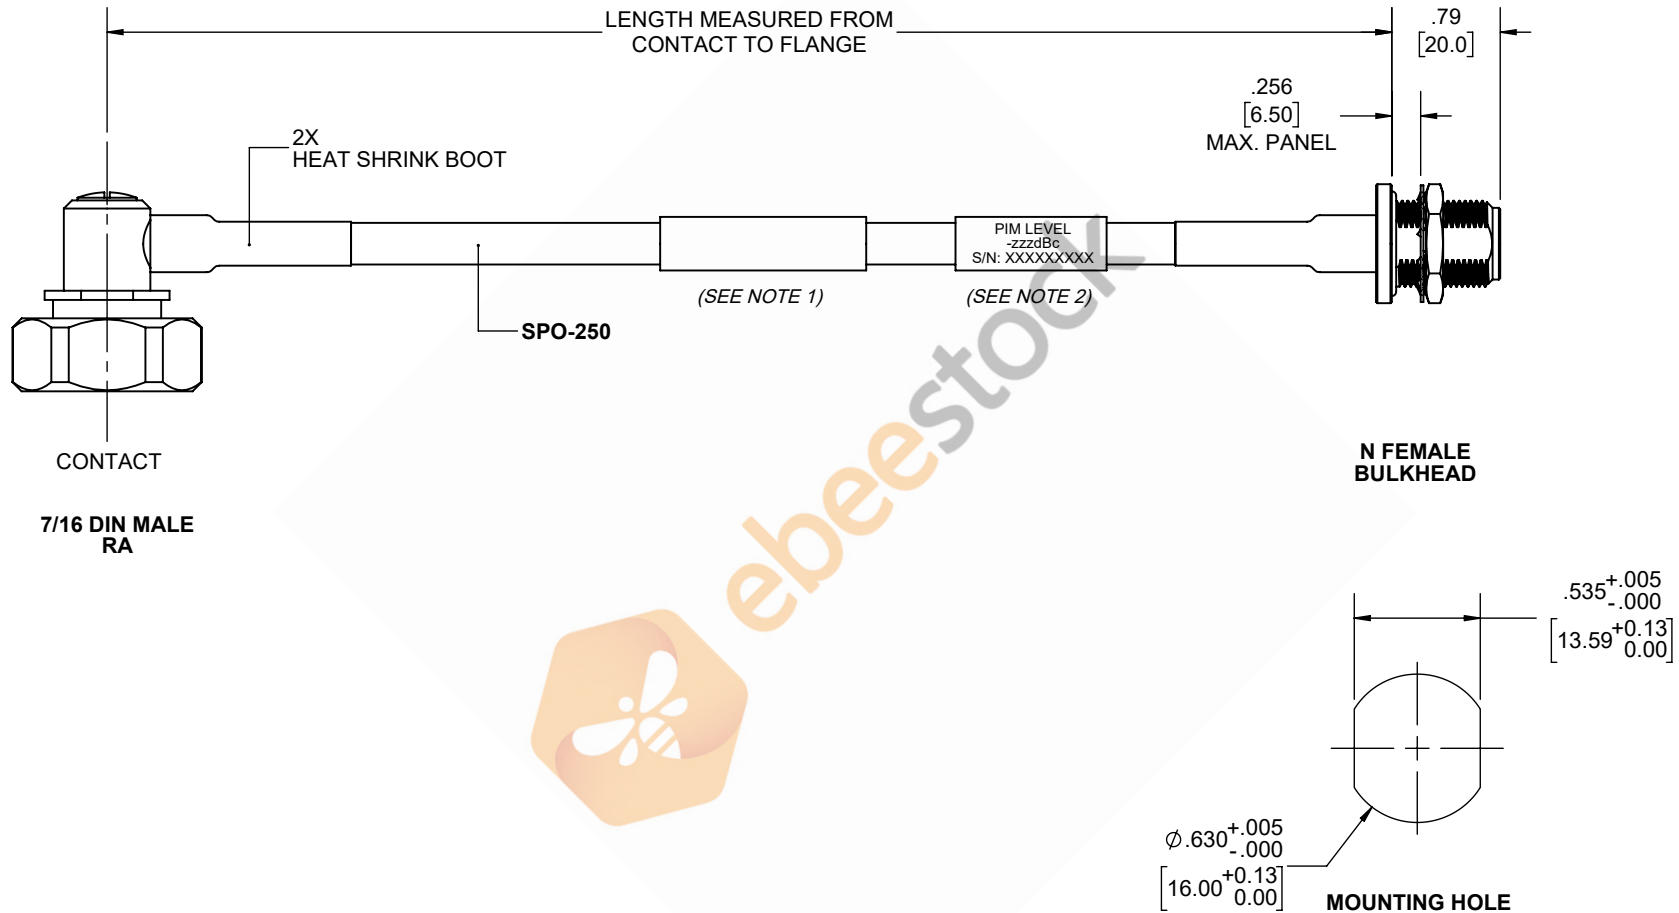

Outdoor Rated 7/16 DIN Male Right Angle to N Female Bulkhead Low PIM Cable 50 CM Length Using SPO-250 Coax Using Times Microwave Parts

REVISIONS			
REV.	DESCRIPTION	DATE	APPROVED
A	INITIAL RELEASE	9/21/2021	A. GANWANI

NOTES:

1. CABLES 84" AND UNDER HAVE 1 LABEL CENTERED. CABLES OVER 84" HAVE 2 LABELS, ONE AT EACH END 12.0" FROM THE END OF THE CONNECTOR.
2. 6" FROM CABLE END 1 PLACE FOR ALL LENGTHS OF CABLE.

THESE COMMODITIES, TECHNOLOGY OR SOFTWARE WERE EXPORTED FROM THE UNITED STATES IN ACCORDANCE WITH THE EXPORT ADMINISTRATION REGULATIONS. DIVERSION CONTRARY TO U.S. LAW PROHIBITED.

UNLESS OTHERWISE SPECIFIED LEADING DIMENSIONS ARE INCHES DIMENSIONS IN [] ARE MILLIMETERS

TOLERANCES:

.X = ±.2 [5.08]	FRACTIONS ± 1/32
.XX = ±.02 [.51]	ANGLES ± 1°
.XXX = ±.005 [.13]	

CABLE LENGTH (L) TOLERANCES:

L ≤ 12 [305] = +1 [25] / -0
12 [305] < L ≤ 60 [1524] = +2 [51] / -0
60 [1524] < L ≤ 120 [3048] = +4 [102] / -0
120 [3048] < L ≤ 300 [7620] = +6 [152] / -0
300 [7620] < L = +5%L / -0

ALL DIMENSIONS SHOWN ARE FOR REFERENCE ONLY.