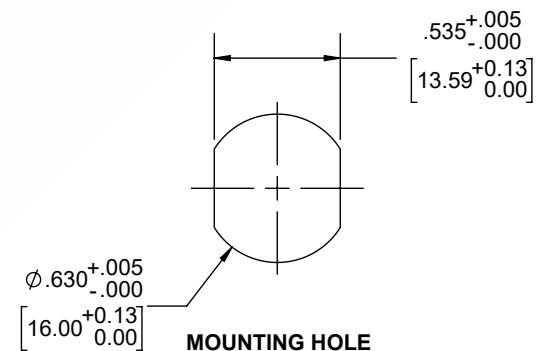

Outdoor Rated 7/16 DIN Male Right Angle to N Female Bulkhead Low PIM Cable 100 CM Length Using SPO-250 Coax Using Times Microwave Parts

REVISIONS			
REV.	DESCRIPTION	DATE	APPROVED
A	INITIAL RELEASE	9/21/2021	A. GANWANI

NOTES:

1. CABLES 84" AND UNDER HAVE 1 LABEL CENTERED. CABLES OVER 84" HAVE 2 LABELS, ONE AT EACH END 12.0" FROM THE END OF THE CONNECTOR.
2. 6" FROM CABLE END 1 PLACE FOR ALL LENGTHS OF CABLE.

THESE COMMODITIES, TECHNOLOGY OR SOFTWARE WERE EXPORTED FROM THE UNITED STATES IN ACCORDANCE WITH THE EXPORT ADMINISTRATION REGULATIONS. DIVERSION CONTRARY TO U.S. LAW PROHIBITED.

UNLESS OTHERWISE SPECIFIED LEADING DIMENSIONS ARE INCHES DIMENSIONS IN [] ARE MILLIMETERS

TOLERANCES:

.X = ±.2 [5.08]	FRACTIONS ± 1/32
.XX = ±.02 [.51]	± 1/32
.XXX = ±.005 [.13]	ANGLES ± 1°

CABLE LENGTH (L) TOLERANCES:

L ≤ 12 [305] = +1 [25] / -0
12 [305] < L ≤ 60 [1524] = +2 [51] / -0
60 [1524] < L ≤ 120 [3048] = +4 [102] / -0
120 [3048] < L ≤ 300 [7620] = +6 [152] / -0
300 [7620] < L = +5%L / -0

ALL DIMENSIONS SHOWN ARE FOR REFERENCE ONLY.