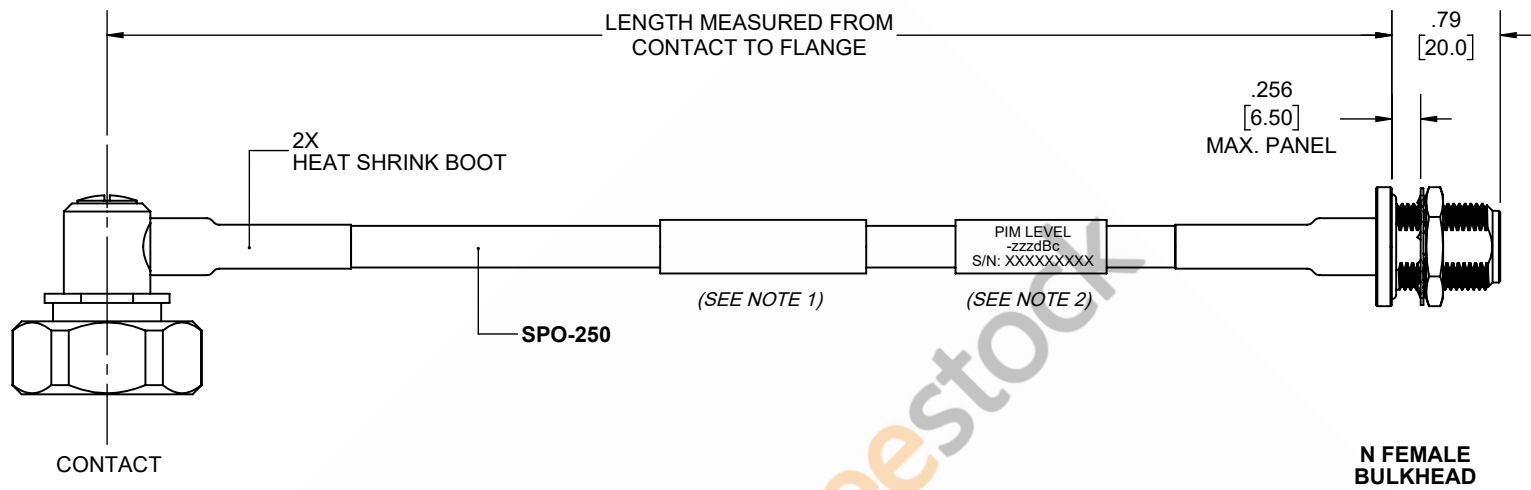

Outdoor Rated 7/16 DIN Male Right Angle to N Female Bulkhead Low PIM Cable 100 CM Length Using SPO-250 Coax Using Times Microwave Parts

REVISIONS			
REV.	DESCRIPTION	DATE	APPROVED
A	INITIAL RELEASE	9/21/2021	A. GANWANI

NOTES:

1. CABLES 84" AND UNDER HAVE 1 LABEL CENTERED. CABLES OVER 84" HAVE 2 LABELS, ONE AT EACH END 12.0" FROM THE END OF THE CONNECTOR.
2. 6" FROM CABLE END 1 PLACE FOR ALL LENGTHS OF CABLE.

THESE COMMODITIES, TECHNOLOGY OR SOFTWARE WERE EXPORTED FROM THE UNITED STATES IN ACCORDANCE WITH THE EXPORT ADMINISTRATION REGULATIONS. DIVERSION CONTRARY TO U.S. LAW PROHIBITED.