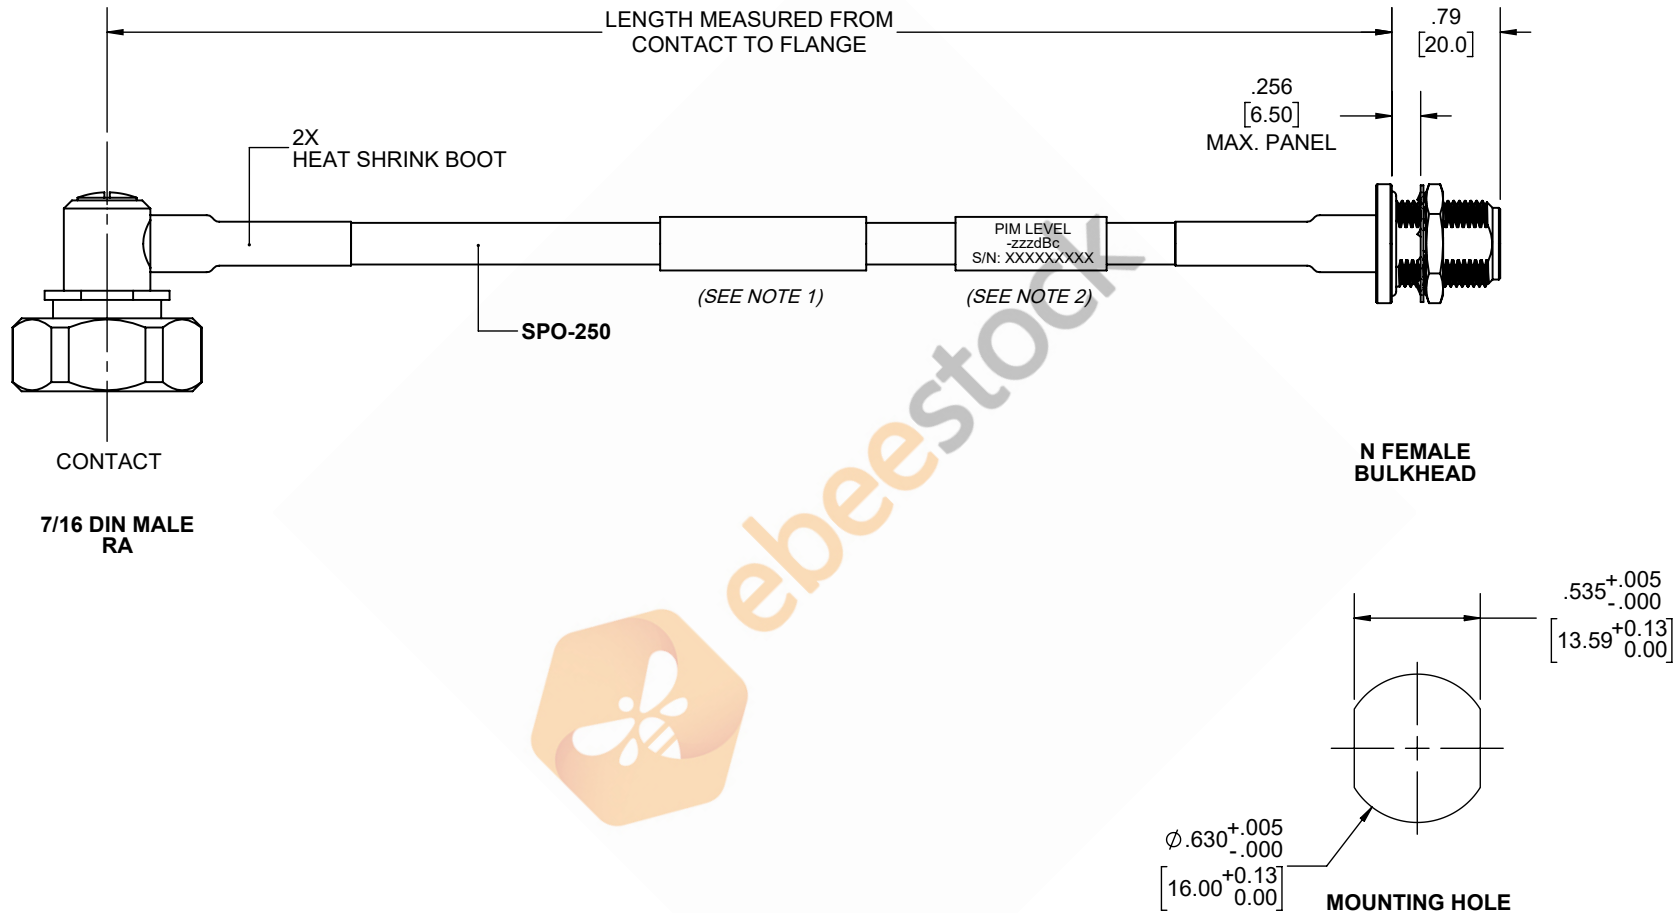

Outdoor Rated 7/16 DIN Male Right Angle to N Female Bulkhead Low PIM Cable 200 CM Length Using SPO-250 Coax Using Times Microwave Parts

REVISIONS			
REV.	DESCRIPTION	DATE	APPROVED
A	INITIAL RELEASE	9/21/2021	A. GANWANI

NOTES:

1. CABLES 84" AND UNDER HAVE 1 LABEL CENTERED. CABLES OVER 84" HAVE 2 LABELS, ONE AT EACH END 12.0" FROM THE END OF THE CONNECTOR.
2. 6" FROM CABLE END 1 PLACE FOR ALL LENGTHS OF CABLE.

THESE COMMODITIES, TECHNOLOGY OR SOFTWARE WERE EXPORTED FROM THE UNITED STATES IN ACCORDANCE WITH THE EXPORT ADMINISTRATION REGULATIONS. DIVERSION CONTRARY TO U.S. LAW PROHIBITED.

UNLESS OTHERWISE SPECIFIED LEADING DIMENSIONS ARE INCHES DIMENSIONS IN [] ARE MILLIMETERS

TOLERANCES:

.X = ±.2 [5.08]	FRACTIONS ± 1/32
.XX = ±.02 [.51]	ANGLES ± 1°
.XXX = ±.005 [.13]	

CABLE LENGTH (L) TOLERANCES:

L ≤ 12 [305] = +1 [25] / -0
12 [305] < L ≤ 60 [1524] = +2 [51] / -0
60 [1524] < L ≤ 120 [3048] = +4 [102] / -0
120 [3048] < L ≤ 300 [7620] = +6 [152] / -0
300 [7620] < L = +5%L / -0

ALL DIMENSIONS SHOWN ARE FOR REFERENCE ONLY.