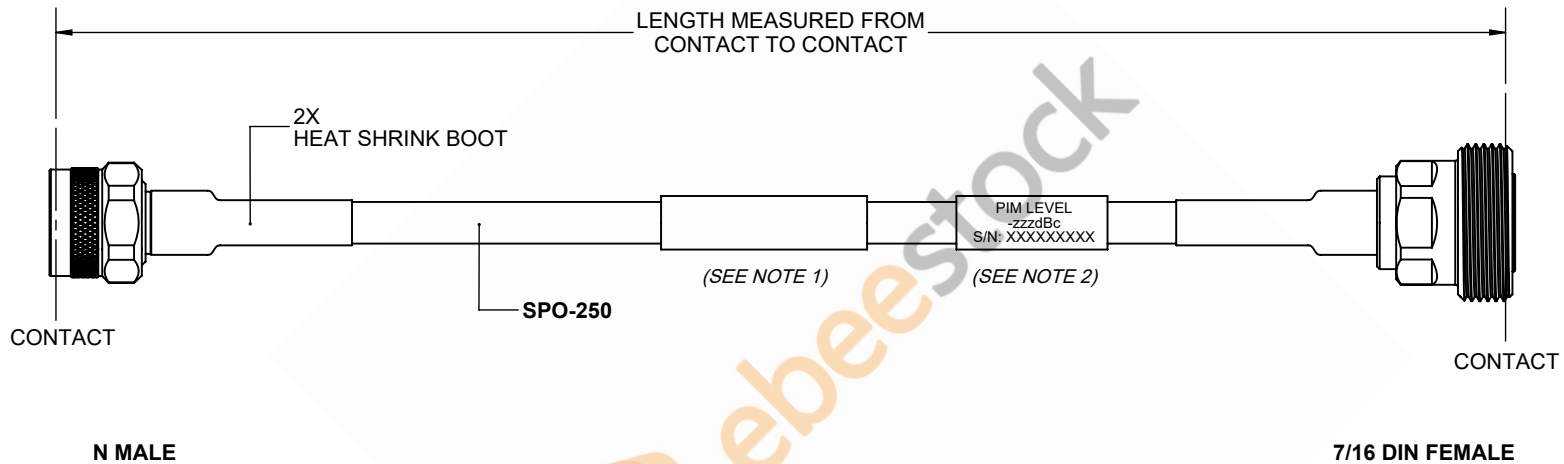

# Outdoor Rated 7/16 DIN Female to N Male Low PIM Cable 12 Inch Length Using SPO-250 Coax Using Times Microwave Parts

REVISIONS			
REV.	DESCRIPTION	DATE	APPROVED
A	INITIAL RELEASE	9/21/2021	A. GANWANI

**NOTES:**

1. CABLES 84" AND UNDER HAVE 1 LABEL CENTERED. CABLES OVER 84" HAVE 2 LABELS, ONE AT EACH END 12.0" FROM THE END OF THE CONNECTOR.
2. 6" FROM CABLE END 1 PLACE FOR ALL LENGTHS OF CABLE.

THESE COMMODITIES, TECHNOLOGY OR SOFTWARE WERE EXPORTED FROM THE UNITED STATES IN ACCORDANCE WITH THE EXPORT ADMINISTRATION REGULATIONS. DIVERSION CONTRARY TO U.S. LAW PROHIBITED.