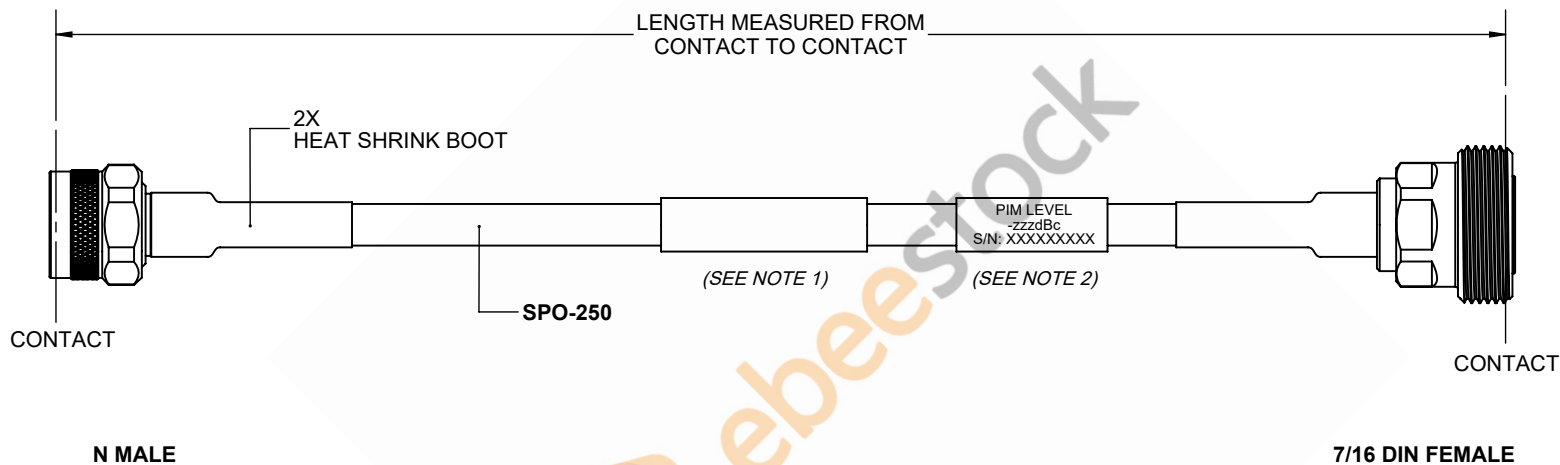

# Outdoor Rated 7/16 DIN Female to N Male Low PIM Cable 24 Inch Length Using SPO-250 Coax Using Times Microwave Parts

REVISIONS			
REV.	DESCRIPTION	DATE	APPROVED
A	INITIAL RELEASE	9/21/2021	A. GANWANI

## NOTES:

1. CABLES 84" AND UNDER HAVE 1 LABEL CENTERED. CABLES OVER 84" HAVE 2 LABELS, ONE AT EACH END 12.0" FROM THE END OF THE CONNECTOR.
2. 6" FROM CABLE END 1 PLACE FOR ALL LENGTHS OF CABLE.

THESE COMMODITIES, TECHNOLOGY OR SOFTWARE WERE EXPORTED FROM THE UNITED STATES IN ACCORDANCE WITH THE EXPORT ADMINISTRATION REGULATIONS. DIVERSION CONTRARY TO U.S. LAW PROHIBITED.