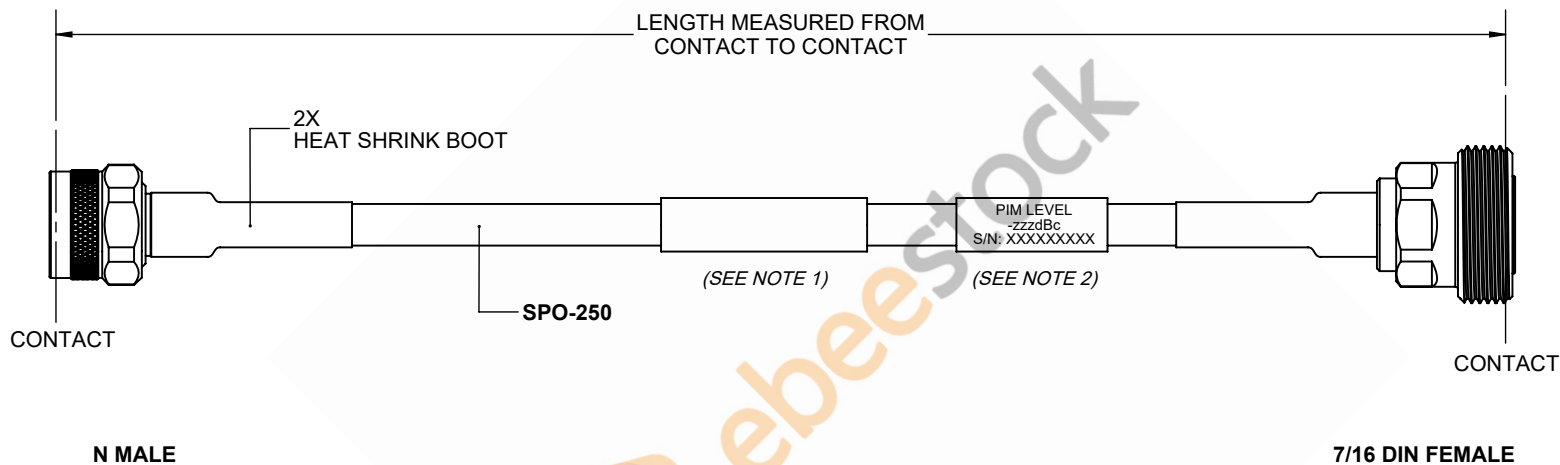

Outdoor Rated 7/16 DIN Female to N Male Low PIM Cable 36 Inch Length Using SPO-250 Coax Using Times Microwave Parts

REVISIONS			
REV.	DESCRIPTION	DATE	APPROVED
A	INITIAL RELEASE	9/21/2021	A. GANWANI

NOTES:

1. CABLES 84" AND UNDER HAVE 1 LABEL CENTERED. CABLES OVER 84" HAVE 2 LABELS, ONE AT EACH END 12.0" FROM THE END OF THE CONNECTOR.
2. 6" FROM CABLE END 1 PLACE FOR ALL LENGTHS OF CABLE.

THESE COMMODITIES, TECHNOLOGY OR SOFTWARE WERE EXPORTED FROM THE UNITED STATES IN ACCORDANCE WITH THE EXPORT ADMINISTRATION REGULATIONS. DIVERSION CONTRARY TO U.S. LAW PROHIBITED.

UNLESS OTHERWISE SPECIFIED LEADING DIMENSIONS ARE INCHES DIMENSIONS IN [] ARE MILLIMETERS

TOLERANCES:

.X = ±.2 [5.08]	FRACTIONS ± 1/32
.XX = ±.02 [.51]	ANGLES ± 1°
.XXX = ±.005 [.13]	

CABLE LENGTH (L) TOLERANCES: