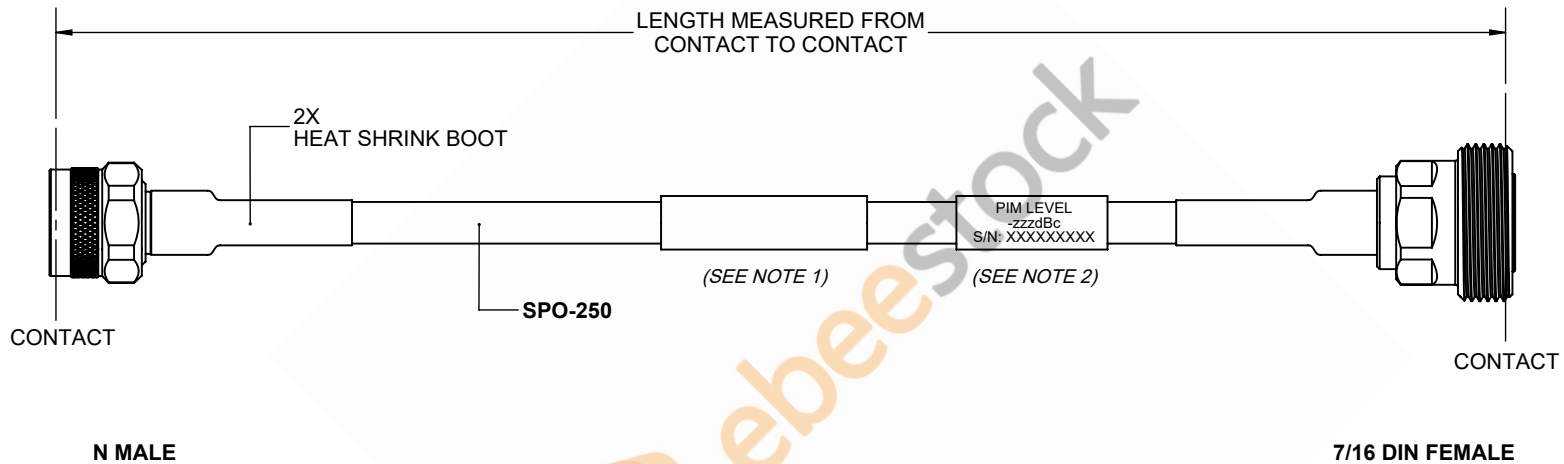

Outdoor Rated 7/16 DIN Female to N Male Low PIM Cable 48 Inch Length Using SPO-250 Coax Using Times Microwave Parts

REVISIONS			
REV.	DESCRIPTION	DATE	APPROVED
A	INITIAL RELEASE	9/21/2021	A. GANWANI

NOTES:

- CABLES 84" AND UNDER HAVE 1 LABEL CENTERED. CABLES OVER 84" HAVE 2 LABELS, ONE AT EACH END 12.0" FROM THE END OF THE CONNECTOR.
- 6" FROM CABLE END 1 PLACE FOR ALL LENGTHS OF CABLE.

THESE COMMODITIES, TECHNOLOGY OR SOFTWARE WERE EXPORTED FROM THE UNITED STATES IN ACCORDANCE WITH THE EXPORT ADMINISTRATION REGULATIONS. DIVERSION CONTRARY TO U.S. LAW PROHIBITED.

UNLESS OTHERWISE SPECIFIED LEADING DIMENSIONS ARE INCHES DIMENSIONS IN [] ARE MILLIMETERS

TOLERANCES:

.X = ±.2	[.508]	FRACTIONS	
.XX = ±.02	[.51]		± 1/32
.XXX = ±.005	[.13]	ANGLES	± 1°

CABLE LENGTH (L) TOLERANCES: