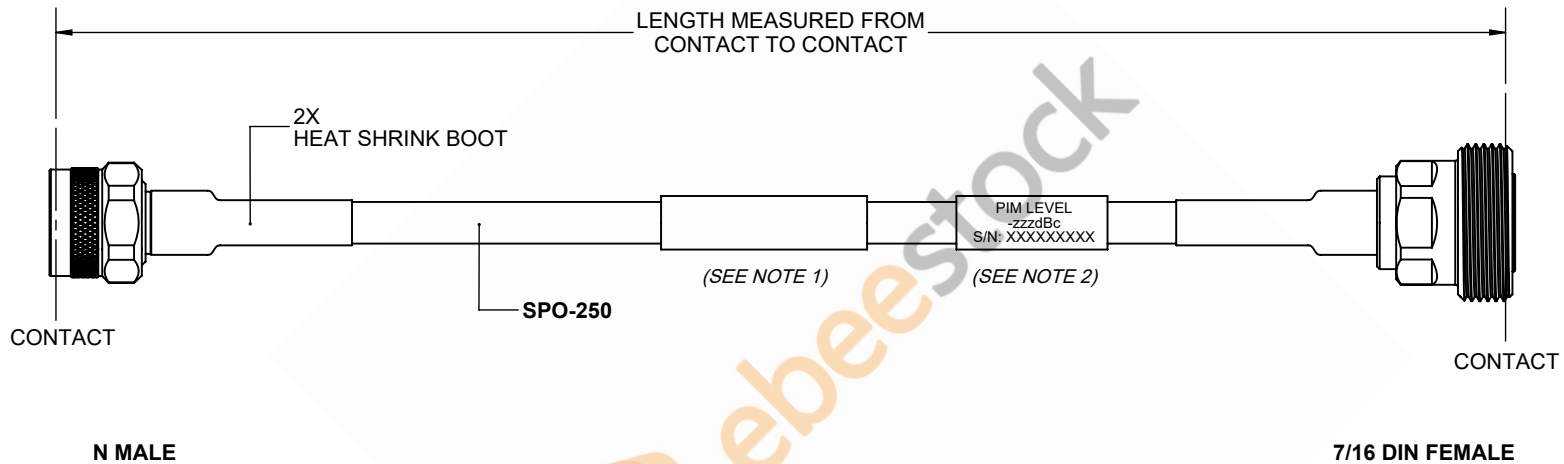

# Outdoor Rated 7/16 DIN Female to N Male Low PIM Cable 60 Inch Length Using SPO-250 Coax Using Times Microwave Parts

REVISIONS			
REV.	DESCRIPTION	DATE	APPROVED
A	INITIAL RELEASE	9/21/2021	A. GANWANI

**NOTES:**

1. CABLES 84" AND UNDER HAVE 1 LABEL CENTERED. CABLES OVER 84" HAVE 2 LABELS, ONE AT EACH END 12.0" FROM THE END OF THE CONNECTOR.
2. 6" FROM CABLE END 1 PLACE FOR ALL LENGTHS OF CABLE.

THESE COMMODITIES, TECHNOLOGY OR SOFTWARE WERE EXPORTED FROM THE UNITED STATES IN ACCORDANCE WITH THE EXPORT ADMINISTRATION REGULATIONS. DIVERSION CONTRARY TO U.S. LAW PROHIBITED.

UNLESS OTHERWISE SPECIFIED LEADING DIMENSIONS ARE INCHES DIMENSIONS IN [ ] ARE MILLIMETERS <b>TOLERANCES:</b> .X = ±.2 [ .508]      FRACTIONS ± 1/32 .XX = ±.02 [ .51]      ± 1/32 .XXX = ±.005 [ .13]      ANGLES ± 1° <b>CABLE LENGTH (L) TOLERANCES:</b> L ≤ 12 [305] = +1 [25] / -0 12 [305] < L ≤ 60 [1524] = +2 [51] / -0 60 [1524] < L ≤ 120 [3048] = +4 [102] / -0 120 [3048] < L ≤ 300 [7620] = +6 [152] / -0 300 [7620] < L = +5%L / -0 ALL DIMENSIONS SHOWN ARE FOR REFERENCE ONLY.		<p>8TH FLOOR, BUILDING 1, YONGFU SCIENCE AND TECHNOLOGY CENTER INDUSTRIAL PARK, NANZHA DISTRICT 5,HUMEN,523900,DONGGUAN, GUANGDONG, CHINA WEBSITE: <a href="http://www.ebeestock.com">www.ebeestock.com</a> EMAIL: <a href="mailto:sales@ebeestock.com">sales@ebeestock.com</a></p>		THIRD-ANGLE PROJECTION  THE INFORMATION AND DESIGN IN THIS DOCUMENT IS THE PROPERTY OF EBEESTOCK CORPORATION ALL RIGHTS RESERVED. SHEET 1 OF 1 SCALE N/A	
SIZE	CAGE CODE	DRAWN BY	ITEM NO.	REV	
A	53919	K.DANG	ET17016	A	