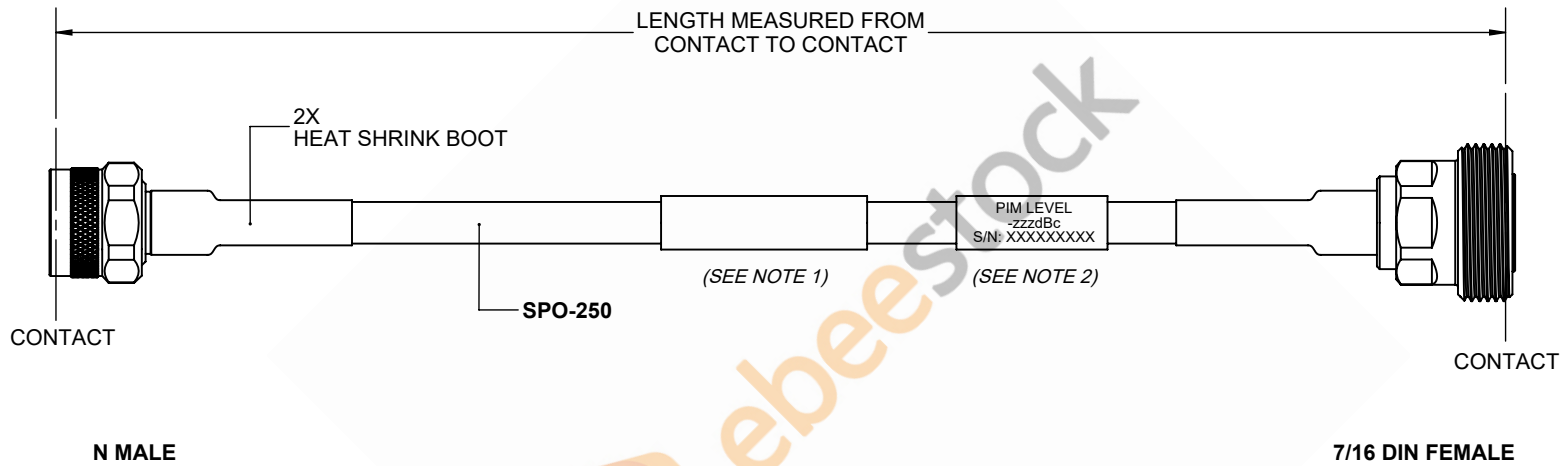

Outdoor Rated 7/16 DIN Female to N Male Low PIM Cable 50 CM Length Using SPO-250 Coax Using Times Microwave Parts

REVISIONS			
REV.	DESCRIPTION	DATE	APPROVED
A	INITIAL RELEASE	9/21/2021	A. GANWANI

NOTES:

1. CABLES 84" AND UNDER HAVE 1 LABEL CENTERED. CABLES OVER 84" HAVE 2 LABELS, ONE AT EACH END 12.0" FROM THE END OF THE CONNECTOR.
2. 6" FROM CABLE END 1 PLACE FOR ALL LENGTHS OF CABLE.

THESE COMMODITIES, TECHNOLOGY OR SOFTWARE WERE EXPORTED FROM THE UNITED STATES IN ACCORDANCE WITH THE EXPORT ADMINISTRATION REGULATIONS. DIVERSION CONTRARY TO U.S. LAW PROHIBITED.

UNLESS OTHERWISE SPECIFIED LEADING DIMENSIONS ARE INCHES DIMENSIONS IN [] ARE MILLIMETERS

TOLERANCES:

.X = ±.2 [5.08]	FRACTIONS ± 1/32
.XX = ±.02 [.51]	ANGLES ± 1°
.XXX = ±.005 [.13]	

CABLE LENGTH (L) TOLERANCES: