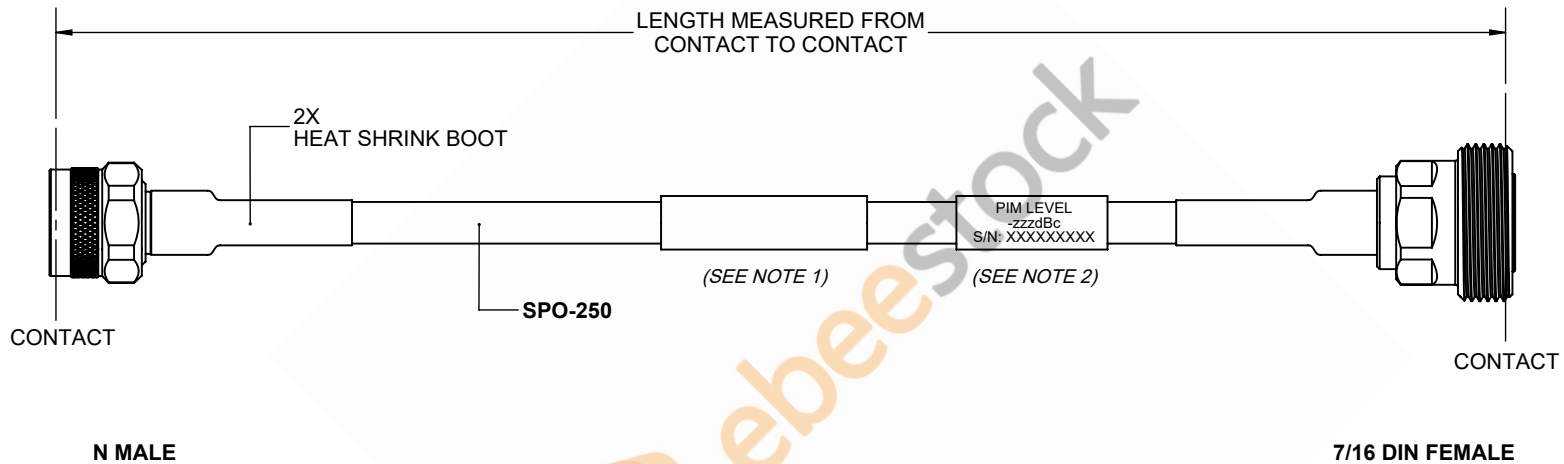

Outdoor Rated 7/16 DIN Female to N Male Low PIM Cable 100 CM Length Using SPO-250 Coax Using Times Microwave Parts

REVISIONS			
REV.	DESCRIPTION	DATE	APPROVED
A	INITIAL RELEASE	9/21/2021	A. GANWANI

NOTES:

1. CABLES 84" AND UNDER HAVE 1 LABEL CENTERED. CABLES OVER 84" HAVE 2 LABELS, ONE AT EACH END 12.0" FROM THE END OF THE CONNECTOR.
2. 6" FROM CABLE END 1 PLACE FOR ALL LENGTHS OF CABLE.

THESE COMMODITIES, TECHNOLOGY OR SOFTWARE WERE EXPORTED FROM THE UNITED STATES IN ACCORDANCE WITH THE EXPORT ADMINISTRATION REGULATIONS. DIVERSION CONTRARY TO U.S. LAW PROHIBITED.

UNLESS OTHERWISE SPECIFIED
LEADING DIMENSIONS ARE INCHES
DIMENSIONS IN [] ARE MILLIMETERS

TOLERANCES:

.X = ±.2	[.508]	FRACTIONS	
.XX = ±.02	[.51]		± 1/32
.XXX = ±.005	[.13]	ANGLES	± 1°

CABLE LENGTH (L) TOLERANCES: