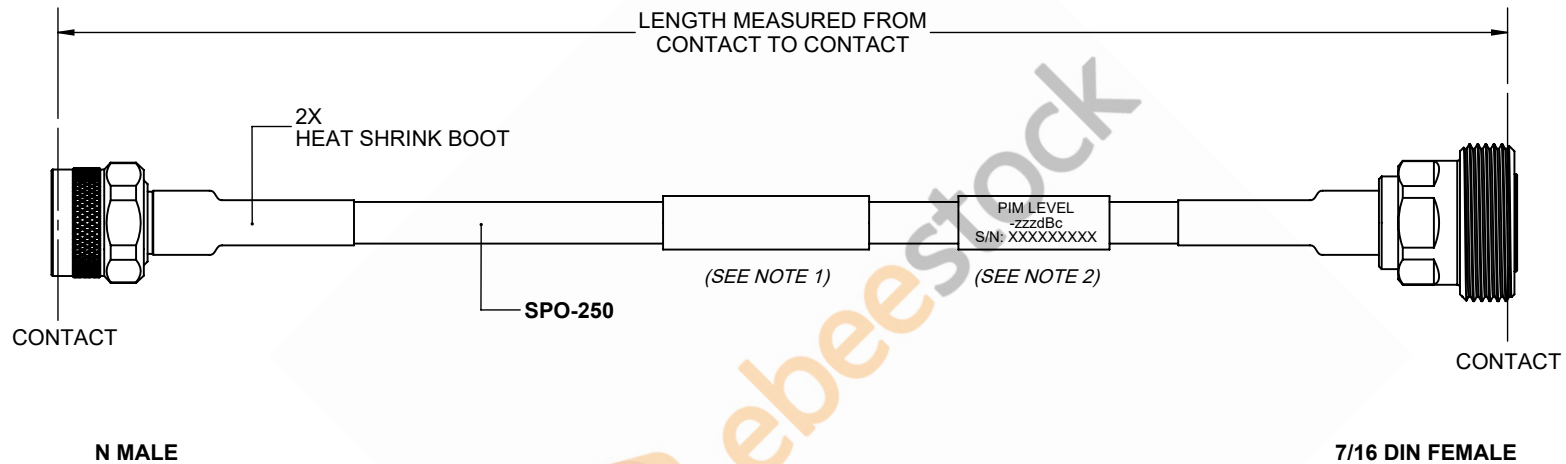

Outdoor Rated 7/16 DIN Female to N Male Low PIM Cable 150 CM Length Using SPO-250 Coax Using Times Microwave Parts

REVISIONS			
REV.	DESCRIPTION	DATE	APPROVED
A	INITIAL RELEASE	9/21/2021	A. GANWANI

NOTES:

1. CABLES 84" AND UNDER HAVE 1 LABEL CENTERED. CABLES OVER 84" HAVE 2 LABELS, ONE AT EACH END 12.0" FROM THE END OF THE CONNECTOR.
2. 6" FROM CABLE END 1 PLACE FOR ALL LENGTHS OF CABLE.

THESE COMMODITIES, TECHNOLOGY OR SOFTWARE WERE EXPORTED FROM THE UNITED STATES IN ACCORDANCE WITH THE EXPORT ADMINISTRATION REGULATIONS. DIVERSION CONTRARY TO U.S. LAW PROHIBITED.

UNLESS OTHERWISE SPECIFIED
LEADING DIMENSIONS ARE INCHES
DIMENSIONS IN [] ARE MILLIMETERS

TOLERANCES:

.X = ±.2	[.508]	FRACTIONS	
.XX = ±.02	[.51]		± 1/32
.XXX = ±.005	[.13]	ANGLES	± 1°

CABLE LENGTH (L) TOLERANCES: