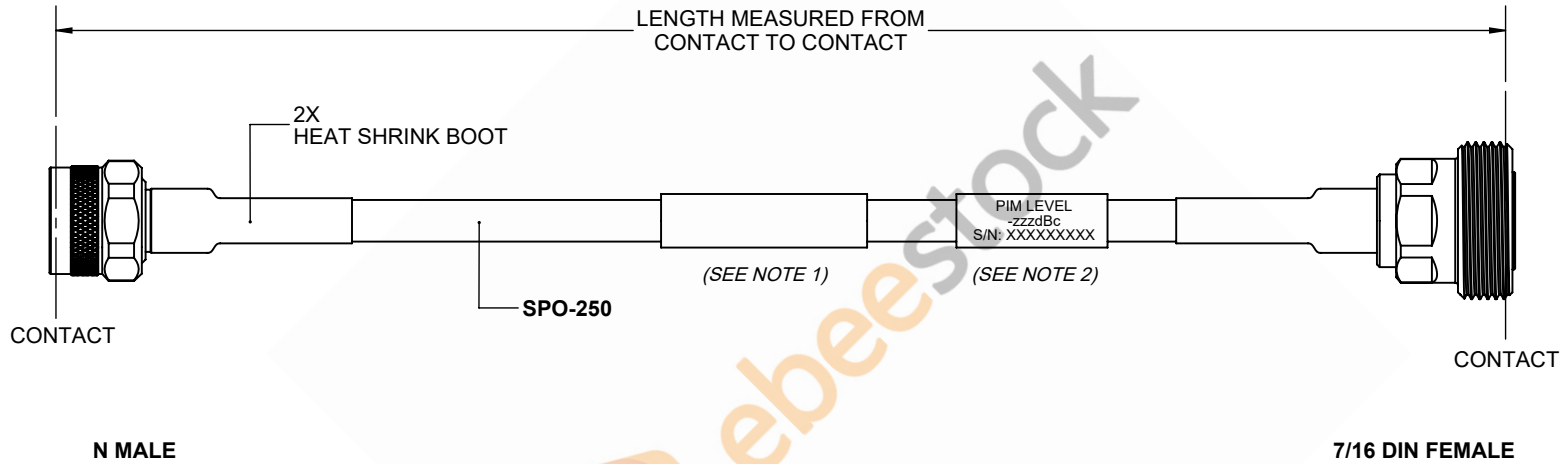

# Outdoor Rated 7/16 DIN Female to N Male Low PIM Cable 200 CM Length Using SPO-250 Coax Using Times Microwave Parts

REVISIONS			
REV.	DESCRIPTION	DATE	APPROVED
A	INITIAL RELEASE	9/21/2021	A. GANWANI

**NOTES:**

1. CABLES 84" AND UNDER HAVE 1 LABEL CENTERED. CABLES OVER 84" HAVE 2 LABELS, ONE AT EACH END 12.0" FROM THE END OF THE CONNECTOR.
2. 6" FROM CABLE END 1 PLACE FOR ALL LENGTHS OF CABLE.

THESE COMMODITIES, TECHNOLOGY OR SOFTWARE WERE EXPORTED FROM THE UNITED STATES IN ACCORDANCE WITH THE EXPORT ADMINISTRATION REGULATIONS. DIVERSION CONTRARY TO U.S. LAW PROHIBITED.