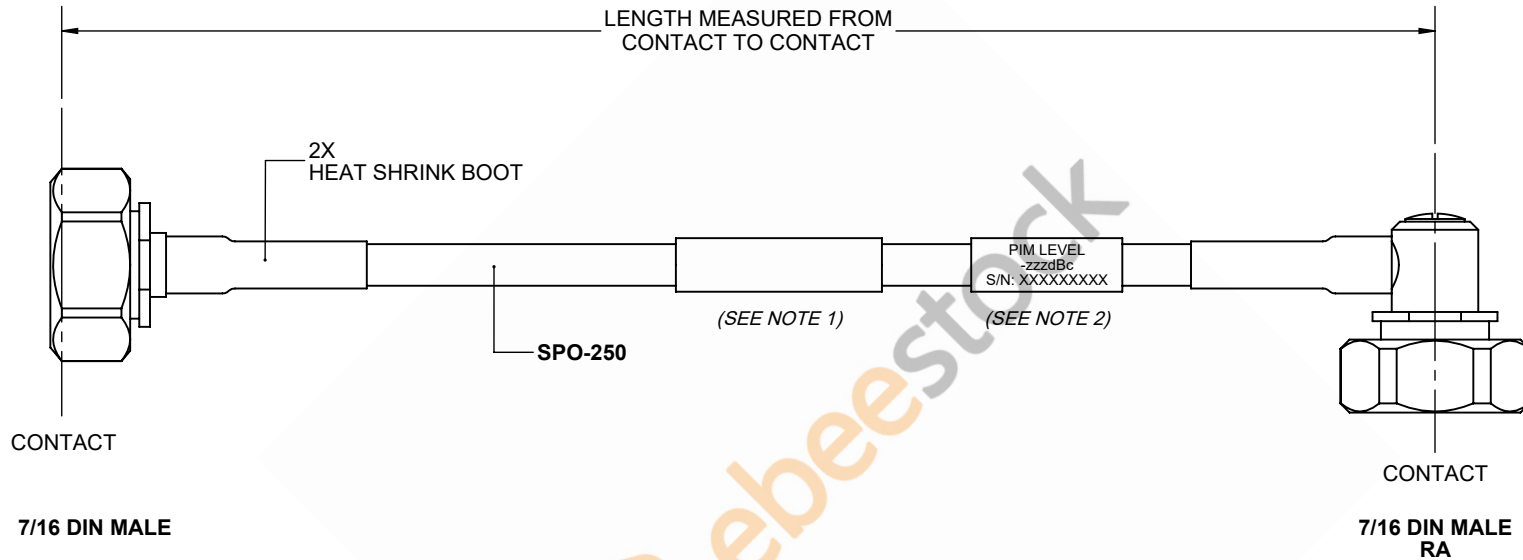

# Outdoor Rated 7/16 DIN Male to 7/16 DIN Male Right Angle Low PIM Cable 12 Inch Length Using SPO-250 Coax Using Times Microwave Parts

REVISIONS			
REV.	DESCRIPTION	DATE	APPROVED
A	INITIAL RELEASE	9/21/2021	A. GANWANI

## NOTES:

1. CABLES 84" AND UNDER HAVE 1 LABEL CENTERED. CABLES OVER 84" HAVE 2 LABELS, ONE AT EACH END 12.0" FROM THE END OF THE CONNECTOR.
2. 6" FROM CABLE END 1 PLACE FOR ALL LENGTHS OF CABLE.

THESE COMMODITIES, TECHNOLOGY OR SOFTWARE WERE EXPORTED FROM THE UNITED STATES IN ACCORDANCE WITH THE EXPORT ADMINISTRATION REGULATIONS. DIVERSION CONTRARY TO U.S. LAW PROHIBITED.