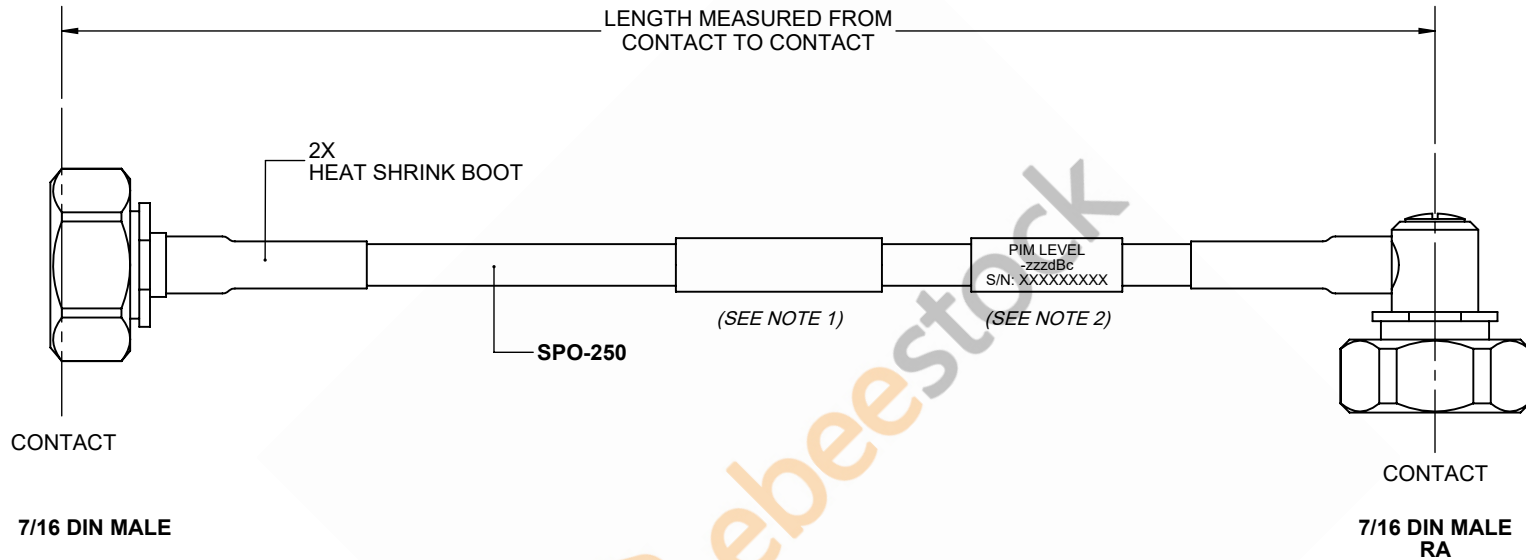

Outdoor Rated 7/16 DIN Male to 7/16 DIN Male Right Angle Low PIM Cable 24 Inch Length Using SPO-250 Coax Using Times Microwave Parts

REVISIONS			
REV.	DESCRIPTION	DATE	APPROVED
A	INITIAL RELEASE	9/21/2021	A. GANWANI

NOTES:

1. CABLES 84" AND UNDER HAVE 1 LABEL CENTERED. CABLES OVER 84" HAVE 2 LABELS, ONE AT EACH END 12.0" FROM THE END OF THE CONNECTOR.
2. 6" FROM CABLE END 1 PLACE FOR ALL LENGTHS OF CABLE.

THESE COMMODITIES, TECHNOLOGY OR SOFTWARE WERE EXPORTED FROM THE UNITED STATES IN ACCORDANCE WITH THE EXPORT ADMINISTRATION REGULATIONS. DIVERSION CONTRARY TO U.S. LAW PROHIBITED.

UNLESS OTHERWISE SPECIFIED LEADING DIMENSIONS ARE INCHES DIMENSIONS IN [] ARE MILLIMETERS

TOLERANCES:

.X = ±.2 [5.08]	FRACTIONS ± 1/32
.XX = ±.02 [.51]	ANGLES ± 1°
.XXX = ±.005 [.13]	

CABLE LENGTH (L) TOLERANCES:

L ≤ 12 [305]	= +1 [25] / -0
12 [305] < L ≤ 60 [1524]	= +2 [51] / -0
60 [1524] < L ≤ 120 [3048]	= +4 [102] / -0
120 [3048] < L ≤ 300 [7620]	= +6 [152] / -0
300 [7620] < L	= +5%L / -0

ALL DIMENSIONS SHOWN ARE FOR REFERENCE ONLY.