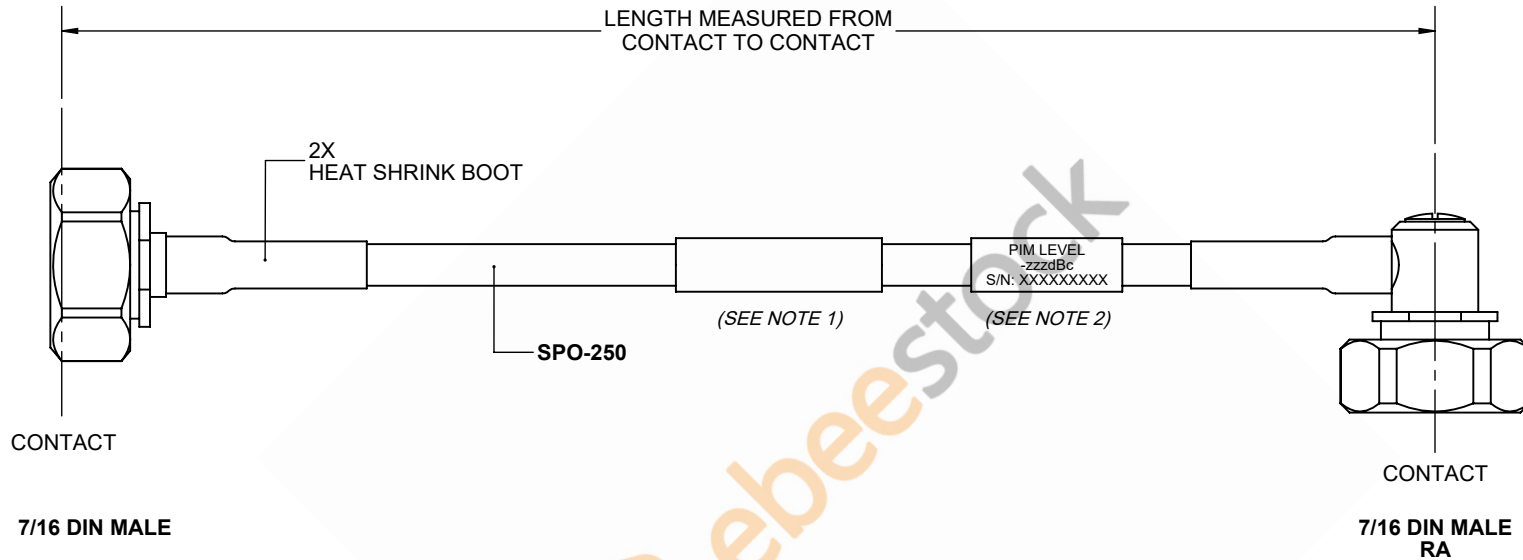

Outdoor Rated 7/16 DIN Male to 7/16 DIN Male Right Angle Low PIM Cable 36 Inch Length Using SPO-250 Coax Using Times Microwave Parts

REVISIONS			
REV.	DESCRIPTION	DATE	APPROVED
A	INITIAL RELEASE	9/21/2021	A. GANWANI

NOTES:

1. CABLES 84" AND UNDER HAVE 1 LABEL CENTERED. CABLES OVER 84" HAVE 2 LABELS, ONE AT EACH END 12.0" FROM THE END OF THE CONNECTOR.
2. 6" FROM CABLE END 1 PLACE FOR ALL LENGTHS OF CABLE.

THESE COMMODITIES, TECHNOLOGY OR SOFTWARE WERE EXPORTED FROM THE UNITED STATES IN ACCORDANCE WITH THE EXPORT ADMINISTRATION REGULATIONS. DIVERSION CONTRARY TO U.S. LAW PROHIBITED.

UNLESS OTHERWISE SPECIFIED LEADING DIMENSIONS ARE INCHES DIMENSIONS IN [] ARE MILLIMETERS

TOLERANCES:

.X = ±.2 [5.08]	FRACTIONS
.XX = ±.02 [.51]	± 1/32
.XXX = ±.005 [.13]	ANGLES ± 1°

CABLE LENGTH (L) TOLERANCES:

L ≤ 12 [305]	= +1 [25] / -0
12 [305] < L ≤ 60 [1524]	= +2 [51] / -0
60 [1524] < L ≤ 120 [3048]	= +4 [102] / -0
120 [3048] < L ≤ 300 [7620]	= +6 [152] / -0
300 [7620] < L	= +5%L / -0

ALL DIMENSIONS SHOWN ARE FOR REFERENCE ONLY.