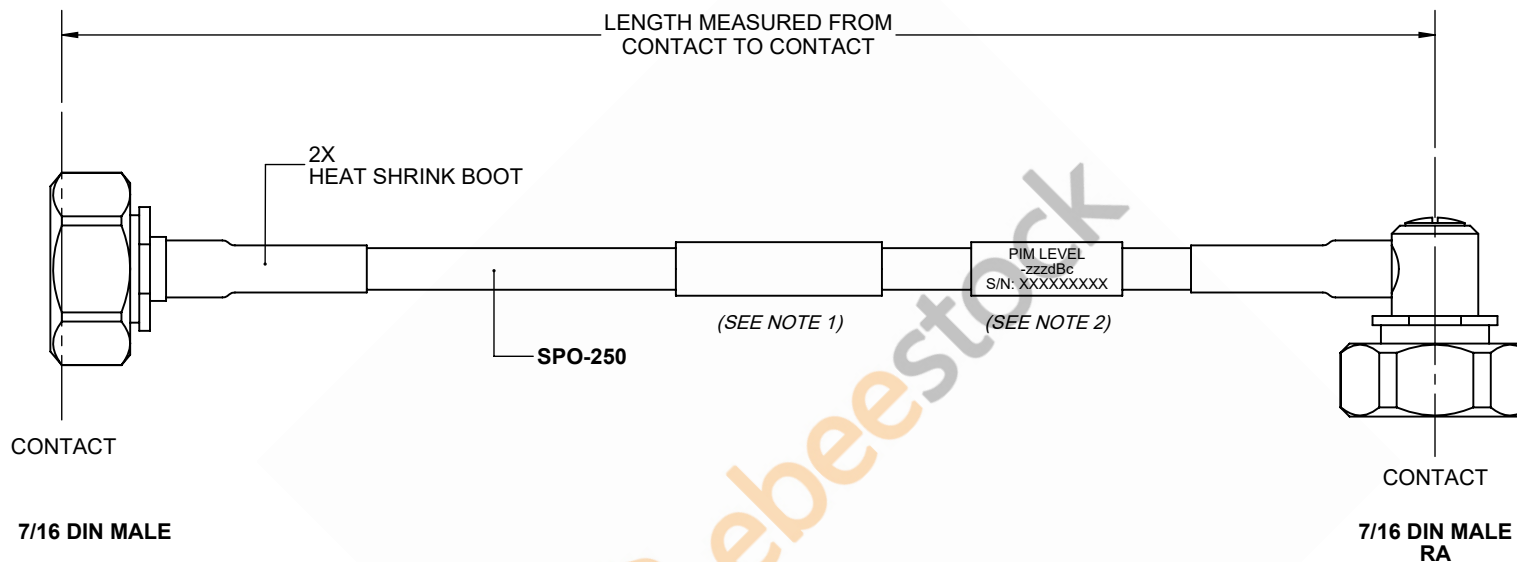

Outdoor Rated 7/16 DIN Male to 7/16 DIN Male Right Angle Low PIM Cable 48 Inch Length Using SPO-250 Coax Using Times Microwave Parts

REVISIONS			
REV.	DESCRIPTION	DATE	APPROVED
A	INITIAL RELEASE	9/21/2021	A. GANWANI

NOTES:

1. CABLES 84" AND UNDER HAVE 1 LABEL CENTERED. CABLES OVER 84" HAVE 2 LABELS, ONE AT EACH END 12.0" FROM THE END OF THE CONNECTOR.
2. 6" FROM CABLE END 1 PLACE FOR ALL LENGTHS OF CABLE.

THESE COMMODITIES, TECHNOLOGY OR SOFTWARE WERE EXPORTED FROM THE UNITED STATES IN ACCORDANCE WITH THE EXPORT ADMINISTRATION REGULATIONS. DIVERSION CONTRARY TO U.S. LAW PROHIBITED.

UNLESS OTHERWISE SPECIFIED LEADING DIMENSIONS ARE INCHES DIMENSIONS IN [] ARE MILLIMETERS

TOLERANCES:

.X = ±.2 [5.08]	FRACTIONS ± 1/32
.XX = ±.02 [.51]	ANGLES ± 1°
.XXX = ±.005 [.13]	

CABLE LENGTH (L) TOLERANCES:

L ≤ 12 [305]	= +1 [25] / -0
12 [305] < L ≤ 60 [1524]	= +2 [51] / -0
60 [1524] < L ≤ 120 [3048]	= +4 [102] / -0
120 [3048] < L ≤ 300 [7620]	= +6 [152] / -0
300 [7620] < L	= +5%L / -0

ALL DIMENSIONS SHOWN ARE FOR REFERENCE ONLY.