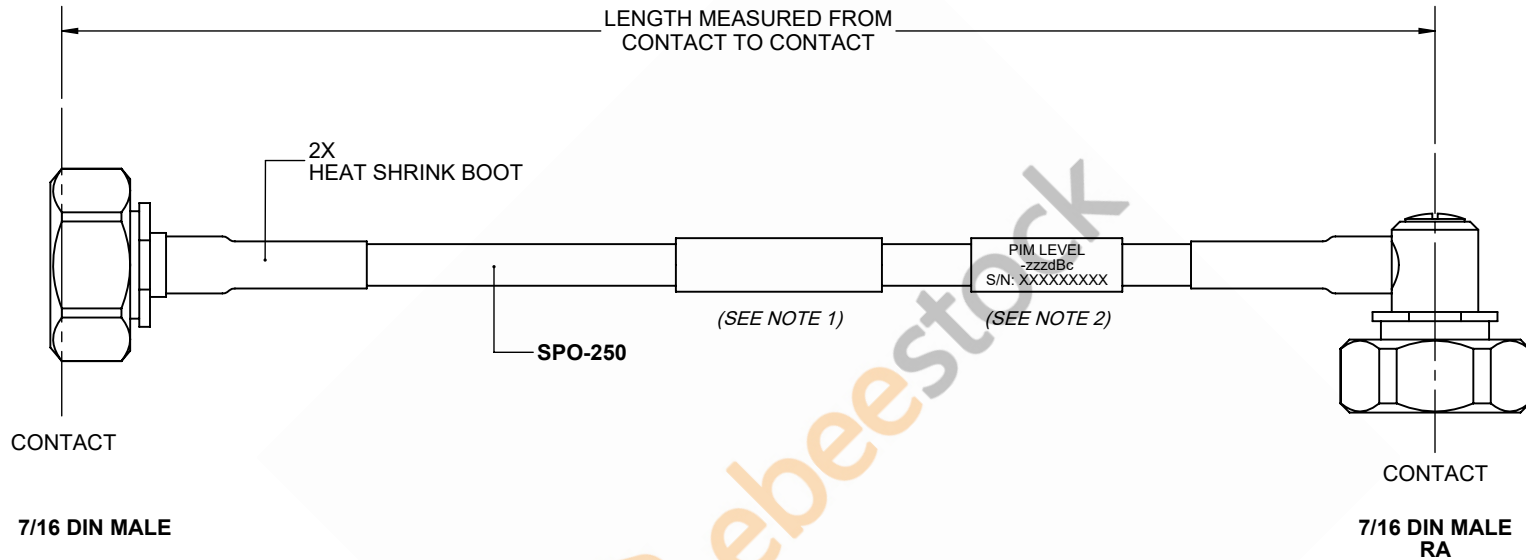

Outdoor Rated 7/16 DIN Male to 7/16 DIN Male Right Angle Low PIM Cable 100 CM Length Using SPO-250 Coax Using Times Microwave Parts

REVISIONS			
REV.	DESCRIPTION	DATE	APPROVED
A	INITIAL RELEASE	9/21/2021	A. GANWANI

NOTES:

1. CABLES 84" AND UNDER HAVE 1 LABEL CENTERED. CABLES OVER 84" HAVE 2 LABELS, ONE AT EACH END 12.0" FROM THE END OF THE CONNECTOR.
2. 6" FROM CABLE END 1 PLACE FOR ALL LENGTHS OF CABLE.

THESE COMMODITIES, TECHNOLOGY OR SOFTWARE WERE EXPORTED FROM THE UNITED STATES IN ACCORDANCE WITH THE EXPORT ADMINISTRATION REGULATIONS. DIVERSION CONTRARY TO U.S. LAW PROHIBITED.

UNLESS OTHERWISE SPECIFIED LEADING DIMENSIONS ARE INCHES DIMENSIONS IN [ ] ARE MILLIMETERS

TOLERANCES:

.X = ±.2 [5.08]	FRACTIONS
.XX = ±.02 [.51]	± 1/32
.XXX = ±.005 [.13]	ANGLES ± 1°

CABLE LENGTH (L) TOLERANCES:

L ≤ 12 [305]	= +1 [25] / -0
12 [305] < L ≤ 60 [1524]	= +2 [51] / -0
60 [1524] < L ≤ 120 [3048]	= +4 [102] / -0
120 [3048] < L ≤ 300 [7620]	= +6 [152] / -0
300 [7620] < L	= +5%L / -0

ALL DIMENSIONS SHOWN ARE FOR REFERENCE ONLY.