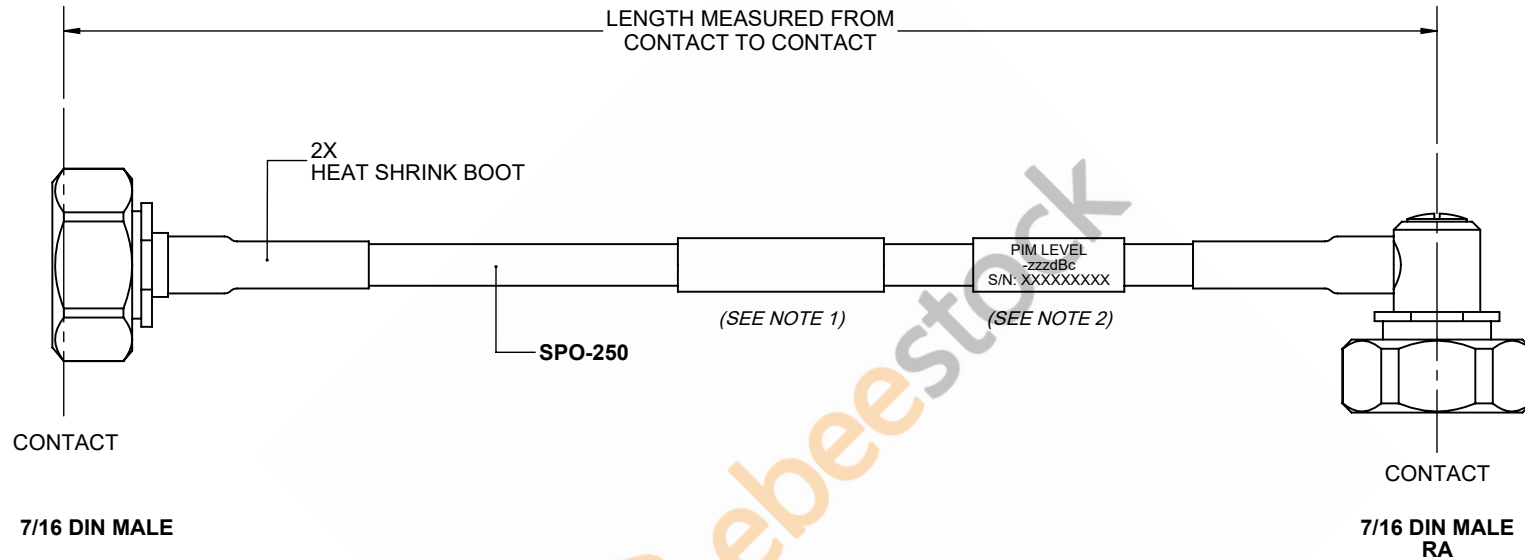

# Outdoor Rated 7/16 DIN Male to 7/16 DIN Male Right Angle Low PIM Cable 150 CM Length Using SPO-250 Coax Using Times Microwave Parts

REVISIONS			
REV.	DESCRIPTION	DATE	APPROVED
A	INITIAL RELEASE	9/21/2021	A. GANWANI

## NOTES:

1. CABLES 84" AND UNDER HAVE 1 LABEL CENTERED. CABLES OVER 84" HAVE 2 LABELS, ONE AT EACH END 12.0" FROM THE END OF THE CONNECTOR.
2. 6" FROM CABLE END 1 PLACE FOR ALL LENGTHS OF CABLE.

THESE COMMODITIES, TECHNOLOGY OR SOFTWARE WERE EXPORTED FROM THE UNITED STATES IN ACCORDANCE WITH THE EXPORT ADMINISTRATION REGULATIONS. DIVERSION CONTRARY TO U.S. LAW PROHIBITED.