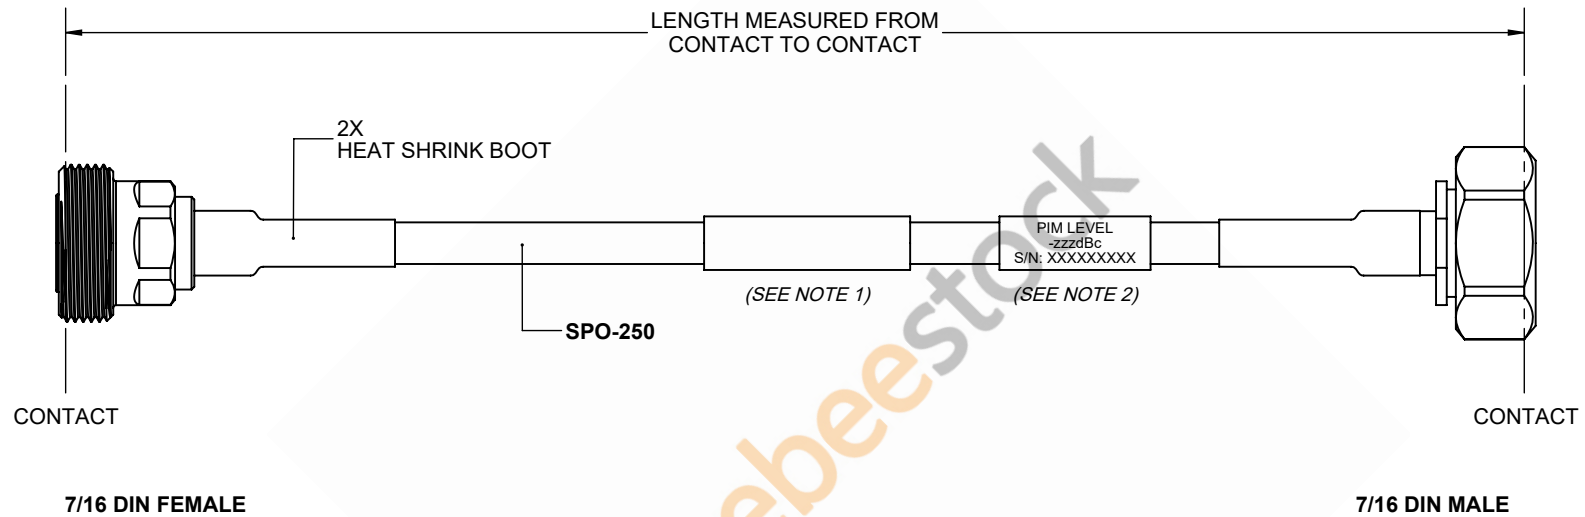

# Outdoor Rated 7/16 DIN Male to 7/16 DIN Female Low PIM Cable 12 Inch Length Using SPO-250 Coax Using Times Microwave Parts

REVISIONS			
REV.	DESCRIPTION	DATE	APPROVED
A	INITIAL RELEASE	9/21/2021	A. GANWANI

## NOTES:

1. CABLES 84" AND UNDER HAVE 1 LABEL CENTERED. CABLES OVER 84" HAVE 2 LABELS, ONE AT EACH END 12.0" FROM THE END OF THE CONNECTOR.
2. 6" FROM CABLE END 1 PLACE FOR ALL LENGTHS OF CABLE.

THESE COMMODITIES, TECHNOLOGY OR SOFTWARE WERE EXPORTED FROM THE UNITED STATES IN ACCORDANCE WITH THE EXPORT ADMINISTRATION REGULATIONS. DIVERSION CONTRARY TO U.S. LAW PROHIBITED.