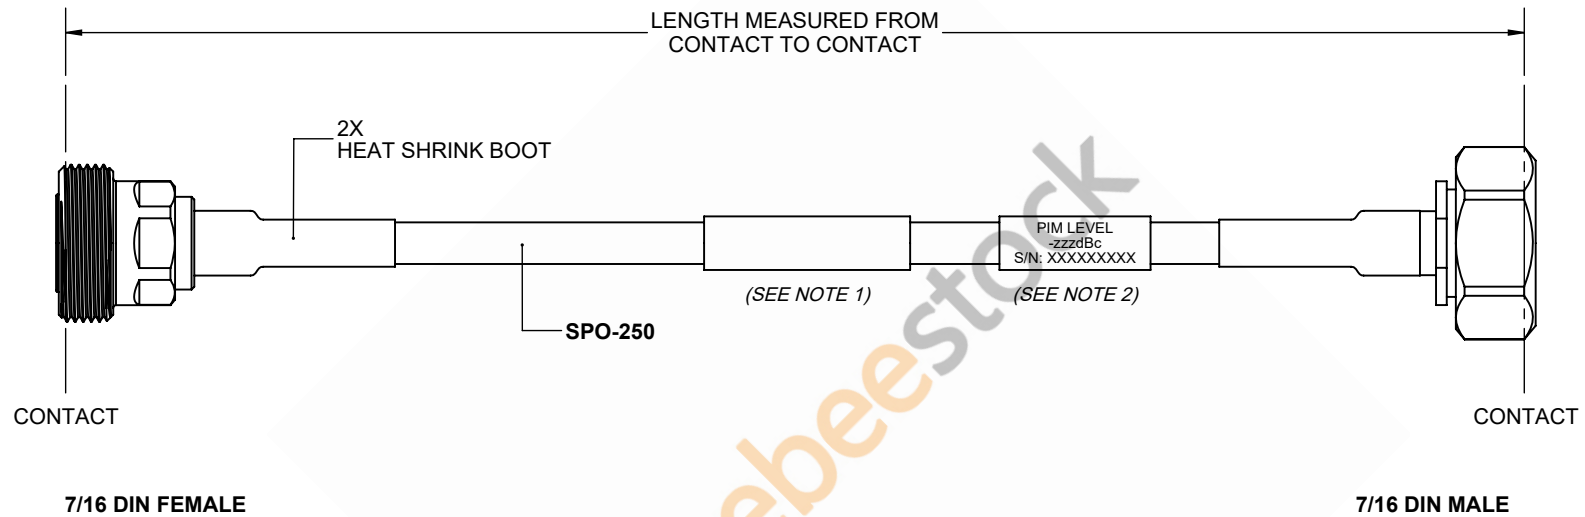

Outdoor Rated 7/16 DIN Male to 7/16 DIN Female Low PIM Cable 24 Inch Length Using SPO-250 Coax Using Times Microwave Parts

REVISIONS			
REV.	DESCRIPTION	DATE	APPROVED
A	INITIAL RELEASE	9/21/2021	A. GANWANI

NOTES:

1. CABLES 84" AND UNDER HAVE 1 LABEL CENTERED. CABLES OVER 84" HAVE 2 LABELS, ONE AT EACH END 12.0" FROM THE END OF THE CONNECTOR.
2. 6" FROM CABLE END 1 PLACE FOR ALL LENGTHS OF CABLE.

THESE COMMODITIES, TECHNOLOGY OR SOFTWARE WERE EXPORTED FROM THE UNITED STATES IN ACCORDANCE WITH THE EXPORT ADMINISTRATION REGULATIONS. DIVERSION CONTRARY TO U.S. LAW PROHIBITED.

UNLESS OTHERWISE SPECIFIED
LEADING DIMENSIONS ARE INCHES
DIMENSIONS IN [] ARE MILLIMETERS

TOLERANCES:

.X = ±.2 [5.08]	FRACTIONS
.XX = ±.02 [.51]	± 1/32
.XXX = ±.005 [.13]	ANGLES ± 1°

CABLE LENGTH (L) TOLERANCES:

L ≤ 12 [305]	= +1 [25] / -0
12 [305] < L ≤ 60 [1524]	= +2 [51] / -0
60 [1524] < L ≤ 120 [3048]	= +4 [102] / -0
120 [3048] < L ≤ 300 [7620]	= +6 [152] / -0
300 [7620] < L	= +5%L / -0

ALL DIMENSIONS SHOWN
ARE FOR REFERENCE ONLY.