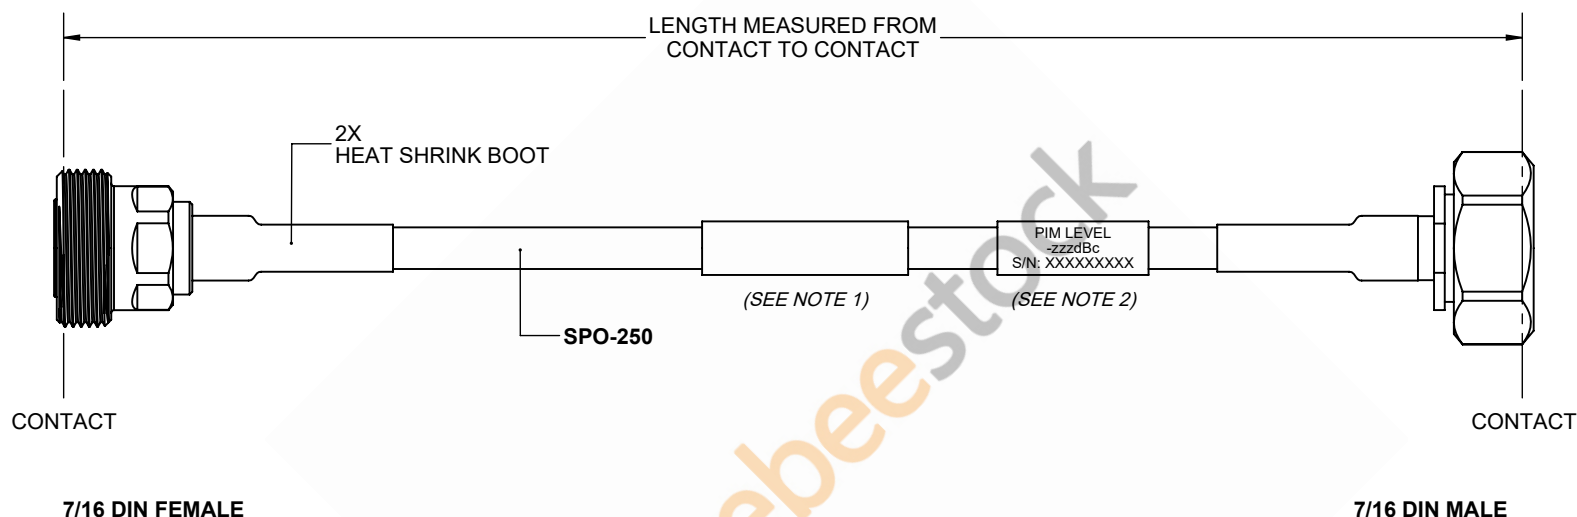

Outdoor Rated 7/16 DIN Male to 7/16 DIN Female Low PIM Cable 36 Inch Length Using SPO-250 Coax Using Times Microwave Parts

REVISIONS			
REV.	DESCRIPTION	DATE	APPROVED
A	INITIAL RELEASE	9/21/2021	A. GANWANI

NOTES:

1. CABLES 84" AND UNDER HAVE 1 LABEL CENTERED. CABLES OVER 84" HAVE 2 LABELS, ONE AT EACH END 12.0" FROM THE END OF THE CONNECTOR.
2. 6" FROM CABLE END 1 PLACE FOR ALL LENGTHS OF CABLE.

THESE COMMODITIES, TECHNOLOGY OR SOFTWARE WERE EXPORTED FROM THE UNITED STATES IN ACCORDANCE WITH THE EXPORT ADMINISTRATION REGULATIONS. DIVERSION CONTRARY TO U.S. LAW PROHIBITED.

UNLESS OTHERWISE SPECIFIED
LEADING DIMENSIONS ARE INCHES
DIMENSIONS IN [] ARE MILLIMETERS

TOLERANCES:

.X = ±.2 [.508]	FRACTIONS
.XX = ±.02 [.51]	± 1/32
.XXX = ±.005 [.13]	ANGLES ± 1°

CABLE LENGTH (L) TOLERANCES:

L ≤ 12 [305]	= +1 [25] / -0
12 [305] < L ≤ 60 [1524]	= +2 [51] / -0
60 [1524] < L ≤ 120 [3048]	= +4 [102] / -0
120 [3048] < L ≤ 300 [7620]	= +6 [152] / -0
300 [7620] < L	= +5%L / -0

ALL DIMENSIONS SHOWN
ARE FOR REFERENCE ONLY.