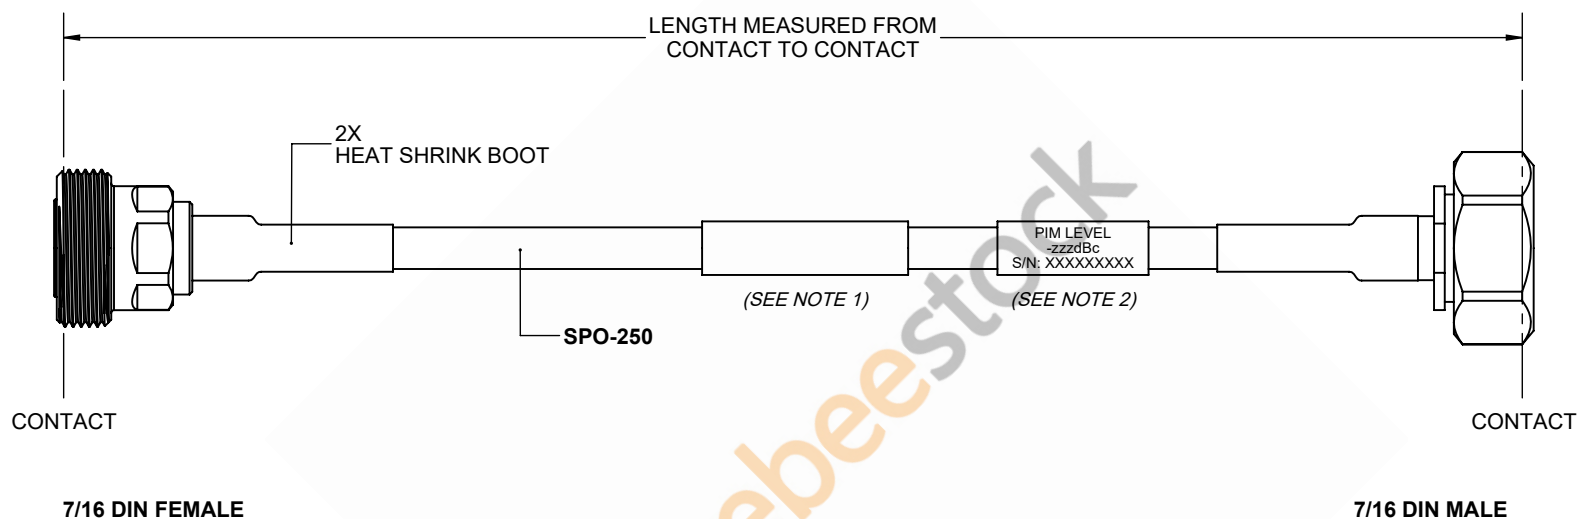

# Outdoor Rated 7/16 DIN Male to 7/16 DIN Female Low PIM Cable 48 Inch Length Using SPO-250 Coax Using Times Microwave Parts

REVISIONS			
REV.	DESCRIPTION	DATE	APPROVED
A	INITIAL RELEASE	9/21/2021	A. GANWANI

## NOTES:

1. CABLES 84" AND UNDER HAVE 1 LABEL CENTERED. CABLES OVER 84" HAVE 2 LABELS, ONE AT EACH END 12.0" FROM THE END OF THE CONNECTOR.
2. 6" FROM CABLE END 1 PLACE FOR ALL LENGTHS OF CABLE.

THESE COMMODITIES, TECHNOLOGY OR SOFTWARE WERE EXPORTED FROM THE UNITED STATES IN ACCORDANCE WITH THE EXPORT ADMINISTRATION REGULATIONS. DIVERSION CONTRARY TO U.S. LAW PROHIBITED.

UNLESS OTHERWISE SPECIFIED LEADING DIMENSIONS ARE INCHES DIMENSIONS IN [ ] ARE MILLIMETERS TOLERANCES: .X = ±.2 [ .508 ]    FRACTIONS ± 1/32 .XX = ±.02 [ .51 ]    ANGLES ± 1° .XXX = ±.005 [ .13 ] CABLE LENGTH (L) TOLERANCES: L ≤ 12 [305] = +1 [25] / -0 12 [305] < L ≤ 60 [1524] = +2 [51] / -0 60 [1524] < L ≤ 120 [3048] = +4 [102] / -0 120 [3048] < L ≤ 300 [7620] = +6 [152] / -0 300 [7620] < L = +5%L / -0 ALL DIMENSIONS SHOWN ARE FOR REFERENCE ONLY.		 8TH FLOOR, BUILDING 1, YONGFU SCIENCE AND TECHNOLOGY CENTER INDUSTRIAL PARK, NANZHA DISTRICT 5, HUMEN, 523900, DONGGUAN, GUANGDONG, CHINA WEBSITE: <a href="http://www.ebeestock.com">www.ebeestock.com</a> EMAIL: <a href="mailto:sales@ebeestock.com">sales@ebeestock.com</a>		THIRD-ANGLE PROJECTION  THE INFORMATION AND DESIGN IN THIS DOCUMENT IS THE PROPERTY OF EBEESTOCK CORPORATION ALL RIGHTS RESERVED. SHEET 1 OF 1 SCALE N/A
SIZE	CAGE CODE	DRAWN BY	ITEM NO.	REV
A	53919	K.DANG	ET17033	A