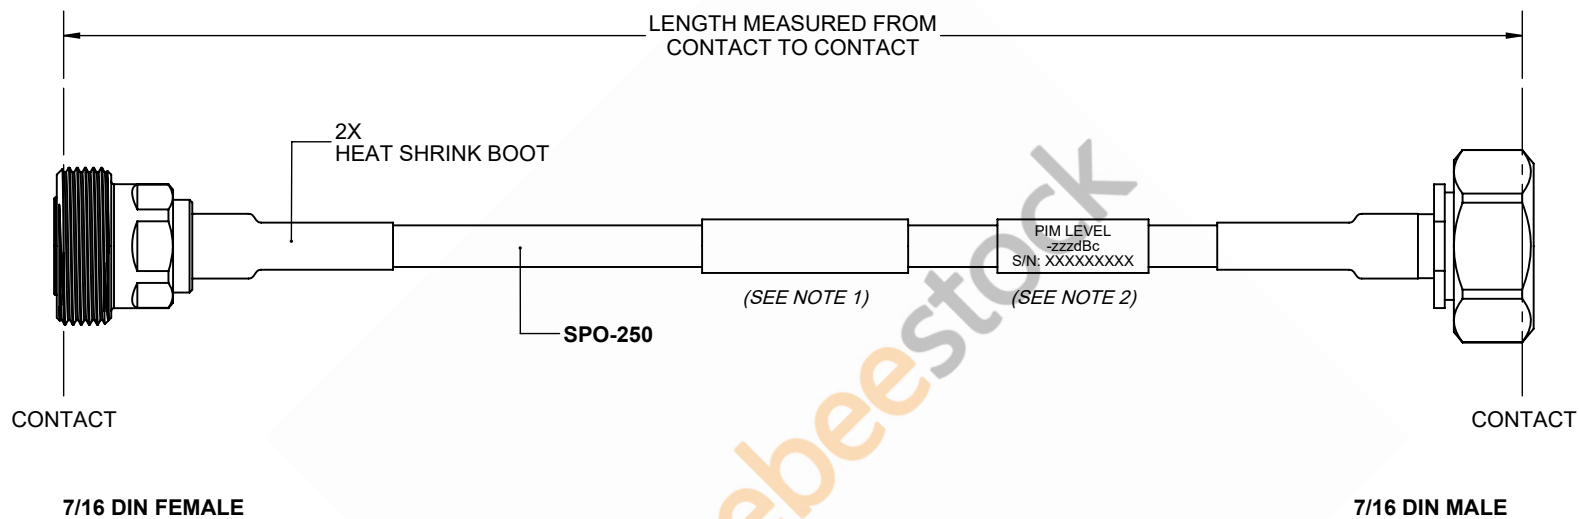

Outdoor Rated 7/16 DIN Male to 7/16 DIN Female Low PIM Cable 60 Inch Length Using SPO-250 Coax Using Times Microwave Parts

REVISIONS			
REV.	DESCRIPTION	DATE	APPROVED
A	INITIAL RELEASE	9/21/2021	A. GANWANI

NOTES:

- CABLES 84" AND UNDER HAVE 1 LABEL CENTERED. CABLES OVER 84" HAVE 2 LABELS, ONE AT EACH END 12.0" FROM THE END OF THE CONNECTOR.
- 6" FROM CABLE END 1 PLACE FOR ALL LENGTHS OF CABLE.

THESE COMMODITIES, TECHNOLOGY OR SOFTWARE WERE EXPORTED FROM THE UNITED STATES IN ACCORDANCE WITH THE EXPORT ADMINISTRATION REGULATIONS. DIVERSION CONTRARY TO U.S. LAW PROHIBITED.

UNLESS OTHERWISE SPECIFIED
LEADING DIMENSIONS ARE INCHES
DIMENSIONS IN [] ARE MILLIMETERS

TOLERANCES:

.X = ±.2 [5.08]	FRACTIONS
.XX = ±.02 [.51]	± 1/32
.XXX = ±.005 [.13]	ANGLES ± 1°

CABLE LENGTH (L) TOLERANCES:

L ≤ 12 [305]	= +1 [25] / -0
12 [305] < L ≤ 60 [1524]	= +2 [51] / -0
60 [1524] < L ≤ 120 [3048]	= +4 [102] / -0
120 [3048] < L ≤ 300 [7620]	= +6 [152] / -0
300 [7620] < L	= +5%L / -0

ALL DIMENSIONS SHOWN
ARE FOR REFERENCE ONLY.