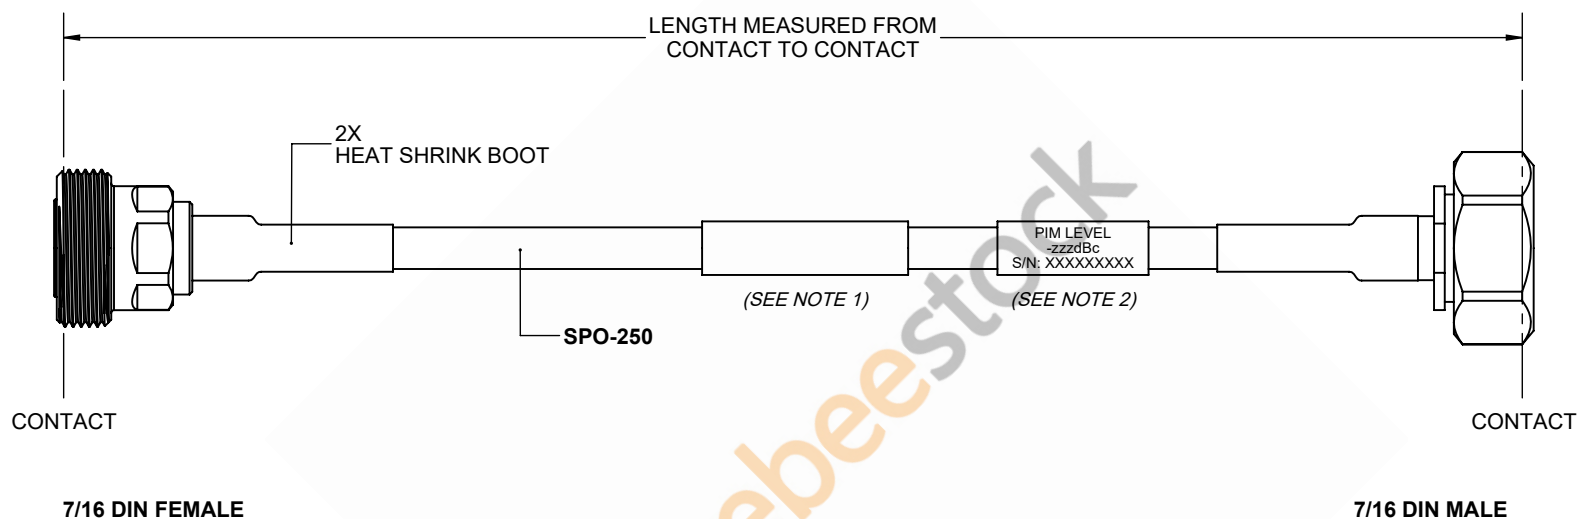

Outdoor Rated 7/16 DIN Male to 7/16 DIN Female Low PIM Cable 50 CM Length Using SPO-250 Coax Using Times Microwave Parts

REVISIONS			
REV.	DESCRIPTION	DATE	APPROVED
A	INITIAL RELEASE	9/21/2021	A. GANWANI

NOTES:

1. CABLES 84" AND UNDER HAVE 1 LABEL CENTERED. CABLES OVER 84" HAVE 2 LABELS, ONE AT EACH END 12.0" FROM THE END OF THE CONNECTOR.
2. 6" FROM CABLE END 1 PLACE FOR ALL LENGTHS OF CABLE.

THESE COMMODITIES, TECHNOLOGY OR SOFTWARE WERE EXPORTED FROM THE UNITED STATES IN ACCORDANCE WITH THE EXPORT ADMINISTRATION REGULATIONS. DIVERSION CONTRARY TO U.S. LAW PROHIBITED.

UNLESS OTHERWISE SPECIFIED
LEADING DIMENSIONS ARE INCHES
DIMENSIONS IN [] ARE MILLIMETERS

TOLERANCES:

.X = ±.2 [5.08]	FRACTIONS
.XX = ±.02 [.51]	± 1/32
.XXX = ±.005 [.13]	ANGLES ± 1°

CABLE LENGTH (L) TOLERANCES:

L ≤ 12 [305]	= +1 [25] / -0
12 [305] < L ≤ 60 [1524]	= +2 [51] / -0
60 [1524] < L ≤ 120 [3048]	= +4 [102] / -0
120 [3048] < L ≤ 300 [7620]	= +6 [152] / -0
300 [7620] < L	= +5%L / -0

ALL DIMENSIONS SHOWN
ARE FOR REFERENCE ONLY.