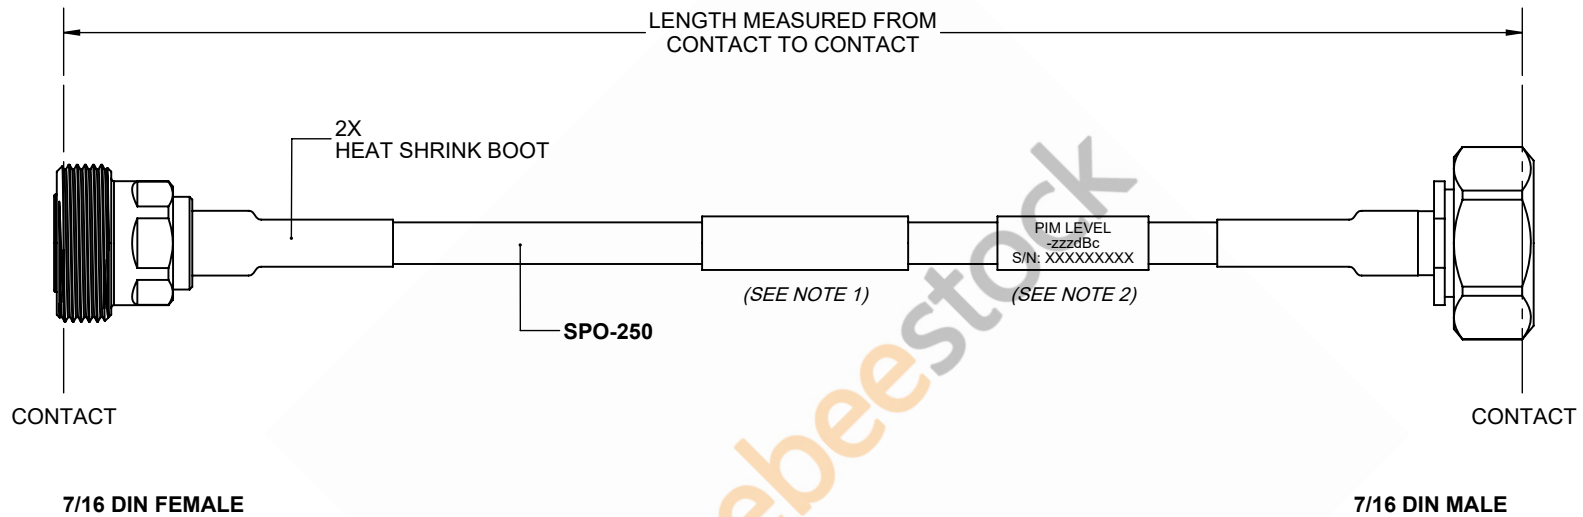

Outdoor Rated 7/16 DIN Male to 7/16 DIN Female Low PIM Cable 100 CM Length Using SPO-250 Coax Using Times Microwave Parts

REVISIONS			
REV.	DESCRIPTION	DATE	APPROVED
A	INITIAL RELEASE	9/21/2021	A. GANWANI

NOTES:

1. CABLES 84" AND UNDER HAVE 1 LABEL CENTERED. CABLES OVER 84" HAVE 2 LABELS, ONE AT EACH END 12.0" FROM THE END OF THE CONNECTOR.
2. 6" FROM CABLE END 1 PLACE FOR ALL LENGTHS OF CABLE.

THESE COMMODITIES, TECHNOLOGY OR SOFTWARE WERE EXPORTED FROM THE UNITED STATES IN ACCORDANCE WITH THE EXPORT ADMINISTRATION REGULATIONS. DIVERSION CONTRARY TO U.S. LAW PROHIBITED.

UNLESS OTHERWISE SPECIFIED
LEADING DIMENSIONS ARE INCHES
DIMENSIONS IN [] ARE MILLIMETERS

TOLERANCES:

.X = ±.2 [5.08]	FRACTIONS
.XX = ±.02 [.51]	± 1/32
.XXX = ±.005 [.13]	ANGLES ± 1°

CABLE LENGTH (L) TOLERANCES:

L ≤ 12 [305]	= +1 [25] / -0
12 [305] < L ≤ 60 [1524]	= +2 [51] / -0
60 [1524] < L ≤ 120 [3048]	= +4 [102] / -0
120 [3048] < L ≤ 300 [7620]	= +6 [152] / -0
300 [7620] < L	= +5%L / -0

ALL DIMENSIONS SHOWN
ARE FOR REFERENCE ONLY.