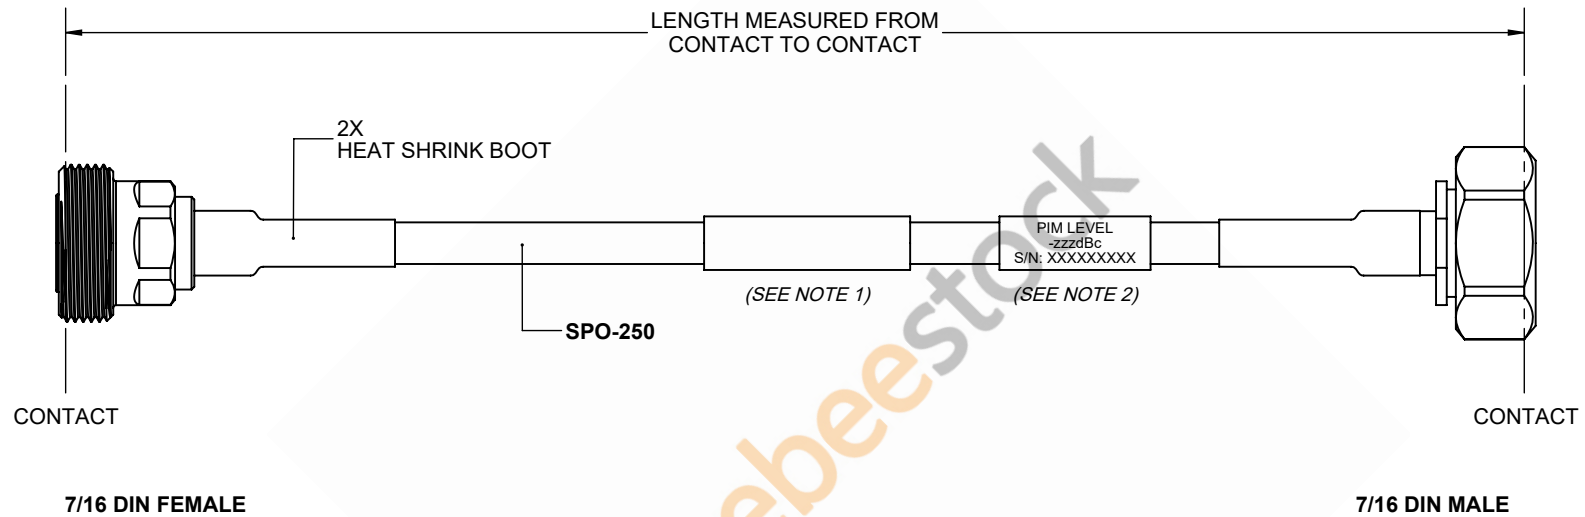

Outdoor Rated 7/16 DIN Male to 7/16 DIN Female Low PIM Cable 150 CM Length Using SPO-250 Coax Using Times Microwave Parts

REVISIONS			
REV.	DESCRIPTION	DATE	APPROVED
A	INITIAL RELEASE	9/21/2021	A. GANWANI

NOTES:

- CABLES 84" AND UNDER HAVE 1 LABEL CENTERED. CABLES OVER 84" HAVE 2 LABELS, ONE AT EACH END 12.0" FROM THE END OF THE CONNECTOR.
- 6" FROM CABLE END 1 PLACE FOR ALL LENGTHS OF CABLE.

THESE COMMODITIES, TECHNOLOGY OR SOFTWARE WERE EXPORTED FROM THE UNITED STATES IN ACCORDANCE WITH THE EXPORT ADMINISTRATION REGULATIONS. DIVERSION CONTRARY TO U.S. LAW PROHIBITED.

UNLESS OTHERWISE SPECIFIED
LEADING DIMENSIONS ARE INCHES
DIMENSIONS IN [] ARE MILLIMETERS

TOLERANCES:

.X = ±.2 [5.08]	FRACTIONS
.XX = ±.02 [.51]	± 1/32
.XXX = ±.005 [.13]	ANGLES ± 1°

CABLE LENGTH (L) TOLERANCES:

L ≤ 12 [305]	= +1 [25] / -0
12 [305] < L ≤ 60 [1524]	= +2 [51] / -0
60 [1524] < L ≤ 120 [3048]	= +4 [102] / -0
120 [3048] < L ≤ 300 [7620]	= +6 [152] / -0
300 [7620] < L	= +5%L / -0

ALL DIMENSIONS SHOWN
ARE FOR REFERENCE ONLY.