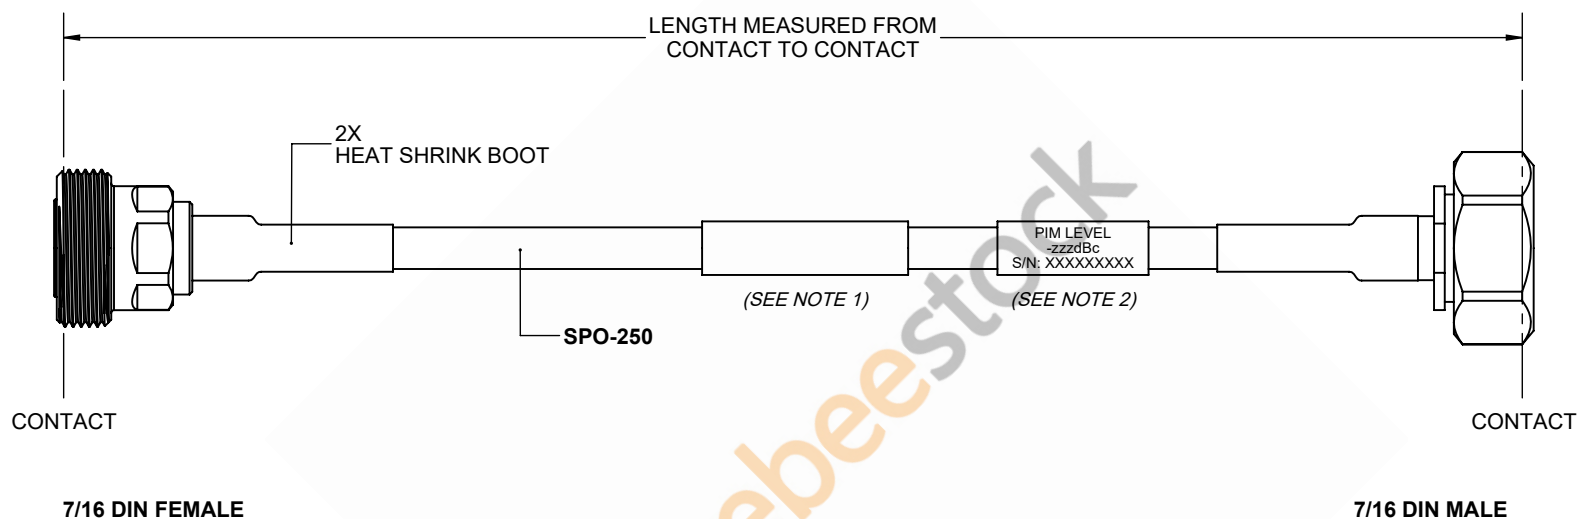

Outdoor Rated 7/16 DIN Male to 7/16 DIN Female Low PIM Cable 200 CM Length Using SPO-250 Coax Using Times Microwave Parts

REVISIONS			
REV.	DESCRIPTION	DATE	APPROVED
A	INITIAL RELEASE	9/21/2021	A. GANWANI

NOTES:

1. CABLES 84" AND UNDER HAVE 1 LABEL CENTERED. CABLES OVER 84" HAVE 2 LABELS, ONE AT EACH END 12.0" FROM THE END OF THE CONNECTOR.
2. 6" FROM CABLE END 1 PLACE FOR ALL LENGTHS OF CABLE.

THESE COMMODITIES, TECHNOLOGY OR SOFTWARE WERE EXPORTED FROM THE UNITED STATES IN ACCORDANCE WITH THE EXPORT ADMINISTRATION REGULATIONS. DIVERSION CONTRARY TO U.S. LAW PROHIBITED.

UNLESS OTHERWISE SPECIFIED LEADING DIMENSIONS ARE INCHES DIMENSIONS IN [] ARE MILLIMETERS	
TOLERANCES:	
.X = ±.2 [5.08]	FRACTIONS ± 1/32
.XX = ±.02 [.51]	ANGLES ± 1°
.XXX = ±.005 [.13]	
CABLE LENGTH (L) TOLERANCES:	
L ≤ 12 [305] = +1 [25] / -0	
12 [305] < L ≤ 60 [1524] = +2 [51] / -0	
60 [1524] < L ≤ 120 [3048] = +4 [102] / -0	
120 [3048] < L ≤ 300 [7620] = +6 [152] / -0	
300 [7620] < L = +5%L / -0	
ALL DIMENSIONS SHOWN ARE FOR REFERENCE ONLY.	

THE INFORMATION AND DESIGN IN THIS DOCUMENT IS THE PROPERTY OF EBEESTOCK CORPORATION ALL RIGHTS RESERVED.

SHEET 1 OF 1

SCALE N/A

SIZE	CAGE CODE	DRAWN BY	ITEM NO.	REV
A	53919	K.DANG	ET17038	A