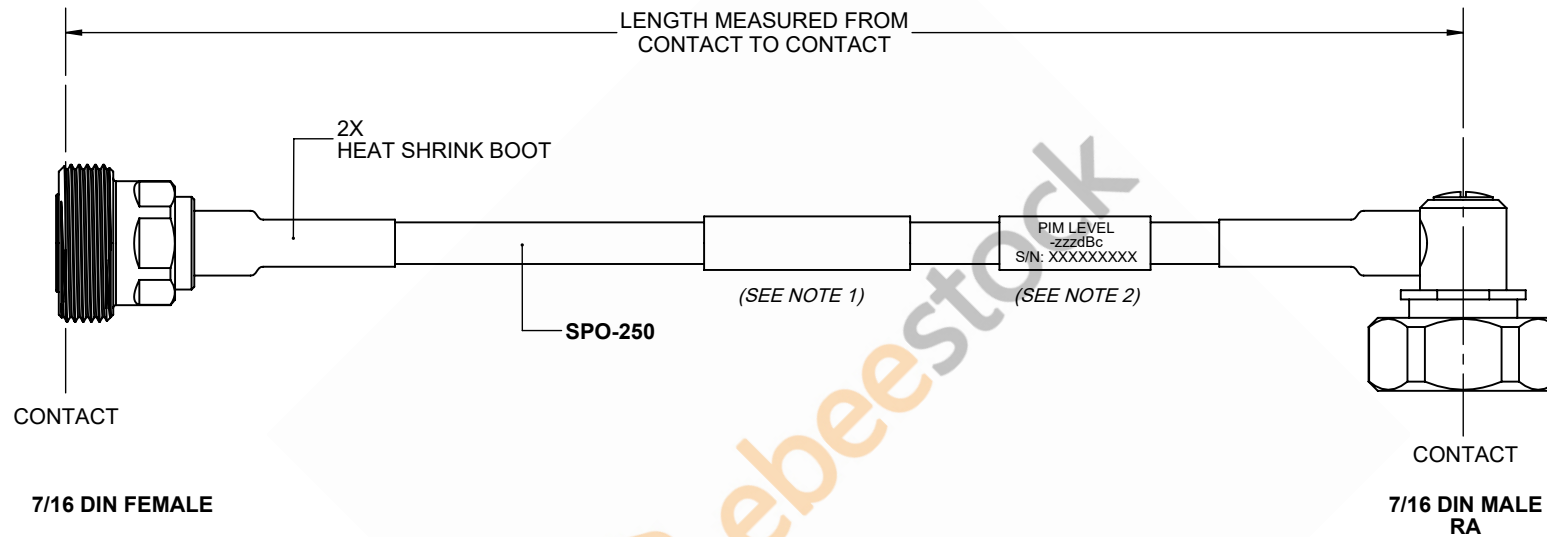

Outdoor Rated 7/16 DIN Male Right Angle to 7/16 DIN Female Low PIM Cable 12 Inch Length Using SPO-250 Coax Using Times Microwave Parts

REVISIONS			
REV.	DESCRIPTION	DATE	APPROVED
A	INITIAL RELEASE	9/21/2021	A. GANWANI

NOTES:

1. CABLES 84" AND UNDER HAVE 1 LABEL CENTERED. CABLES OVER 84" HAVE 2 LABELS, ONE AT EACH END 12.0" FROM THE END OF THE CONNECTOR.
2. 6" FROM CABLE END 1 PLACE FOR ALL LENGTHS OF CABLE.

THESE COMMODITIES, TECHNOLOGY OR SOFTWARE WERE EXPORTED FROM THE UNITED STATES IN ACCORDANCE WITH THE EXPORT ADMINISTRATION REGULATIONS. DIVERSION CONTRARY TO U.S. LAW PROHIBITED.

UNLESS OTHERWISE SPECIFIED LEADING DIMENSIONS ARE INCHES DIMENSIONS IN [] ARE MILLIMETERS

TOLERANCES:

.X = ±.2 [5.08]	FRACTIONS ± 1/32
.XX = ±.02 [.51]	ANGLES ± 1°
.XXX = ±.005 [.13]	

CABLE LENGTH (L) TOLERANCES:

L ≤ 12 [305] = +1 [25] / -0
12 [305] < L ≤ 60 [1524] = +2 [51] / -0
60 [1524] < L ≤ 120 [3048] = +4 [102] / -0
120 [3048] < L ≤ 300 [7620] = +6 [152] / -0
300 [7620] < L = +5%L / -0

ALL DIMENSIONS SHOWN ARE FOR REFERENCE ONLY.