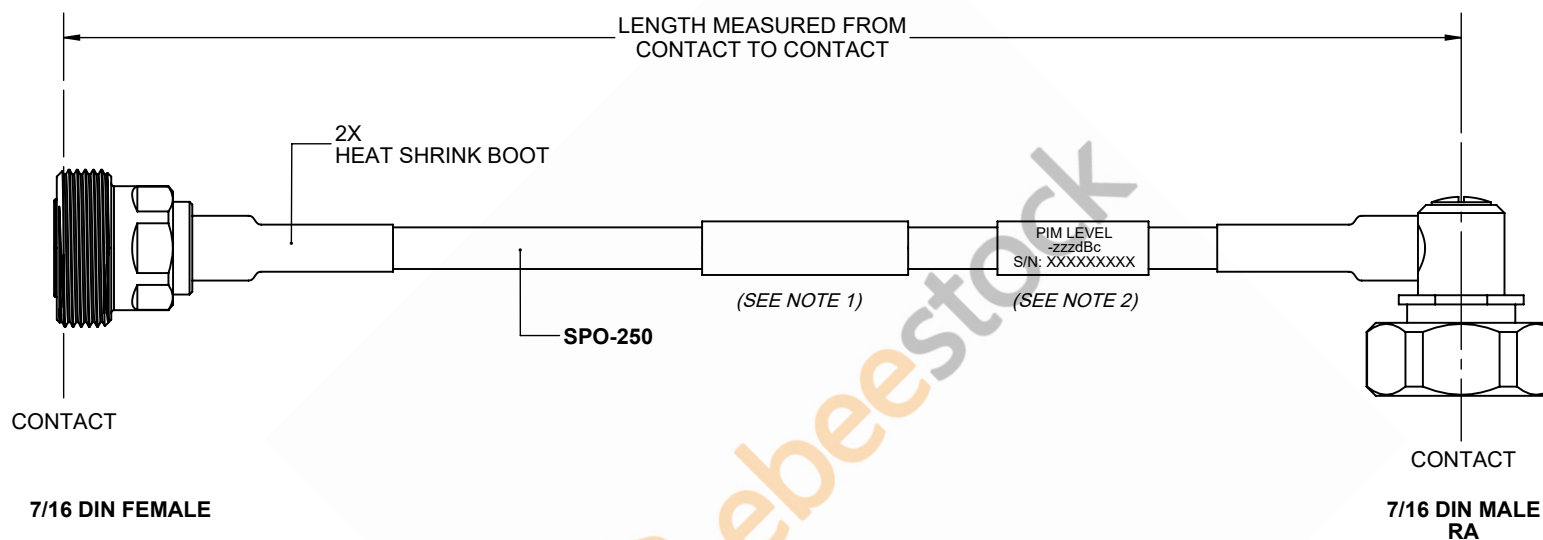

Outdoor Rated 7/16 DIN Male Right Angle to 7/16 DIN Female Low PIM Cable 24 Inch Length Using SPO-250 Coax Using Times Microwave Parts

REVISIONS			
REV.	DESCRIPTION	DATE	APPROVED
A	INITIAL RELEASE	9/21/2021	A. GANWANI

NOTES:

1. CABLES 84" AND UNDER HAVE 1 LABEL CENTERED. CABLES OVER 84" HAVE 2 LABELS, ONE AT EACH END 12.0" FROM THE END OF THE CONNECTOR.
2. 6" FROM CABLE END 1 PLACE FOR ALL LENGTHS OF CABLE.

THESE COMMODITIES, TECHNOLOGY OR SOFTWARE WERE EXPORTED FROM THE UNITED STATES IN ACCORDANCE WITH THE EXPORT ADMINISTRATION REGULATIONS. DIVERSION CONTRARY TO U.S. LAW PROHIBITED.

UNLESS OTHERWISE SPECIFIED LEADING DIMENSIONS ARE INCHES DIMENSIONS IN [] ARE MILLIMETERS TOLERANCES: .X = ±.2 [.508] FRACTIONS ± 1/32 .XX = ±.02 [.51] ANGLES ± 1° .XXX = ±.005 [.13] CABLE LENGTH (L) TOLERANCES: L ≤ 12 [305] = +1 [25] / -0 12 [305] < L ≤ 60 [1524] = +2 [51] / -0 60 [1524] < L ≤ 120 [3048] = +4 [102] / -0 120 [3048] < L ≤ 300 [7620] = +6 [152] / -0 300 [7620] < L = +5%L / -0 ALL DIMENSIONS SHOWN ARE FOR REFERENCE ONLY.		<p>8TH FLOOR, BUILDING 1, YONGFU SCIENCE AND TECHNOLOGY CENTER INDUSTRIAL PARK, NANZHA DISTRICT 5, HUMEN, 523900, DONGGUAN, GUANGDONG, CHINA WEBSITE: www.ebeestock.com EMAIL: sales@ebeestock.com</p>		THIRD-ANGLE PROJECTION THE INFORMATION AND DESIGN IN THIS DOCUMENT IS THE PROPERTY OF EBEESTOCK CORPORATION ALL RIGHTS RESERVED. SHEET 1 OF 1 SCALE N/A	
SIZE	CAGE CODE	DRAWN BY	ITEM NO.	REV	
A	53919	K.DANG	ET17040	A	