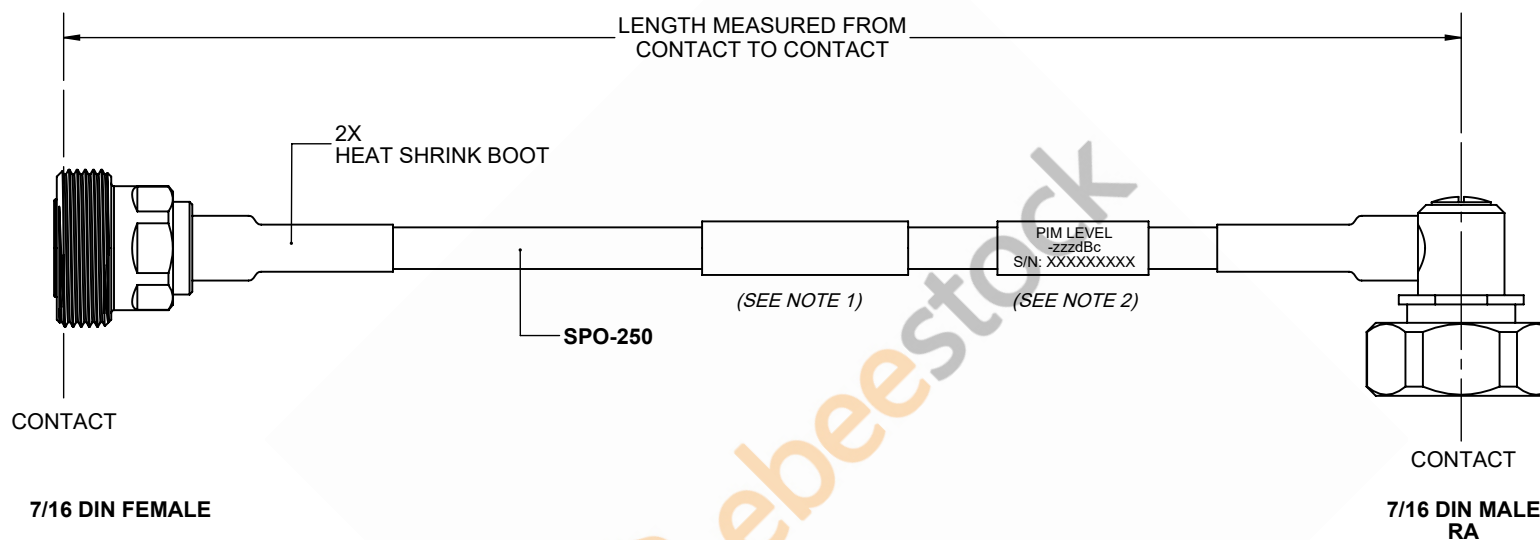

Outdoor Rated 7/16 DIN Male Right Angle to 7/16 DIN Female Low PIM Cable 36 Inch Length Using SPO-250 Coax Using Times Microwave Parts

REVISIONS			
REV.	DESCRIPTION	DATE	APPROVED
A	INITIAL RELEASE	9/21/2021	A. GANWANI

**NOTES:**

1. CABLES 84" AND UNDER HAVE 1 LABEL CENTERED. CABLES OVER 84" HAVE 2 LABELS, ONE AT EACH END 12.0" FROM THE END OF THE CONNECTOR.
2. 6" FROM CABLE END 1 PLACE FOR ALL LENGTHS OF CABLE.

THESE COMMODITIES, TECHNOLOGY OR SOFTWARE WERE EXPORTED FROM THE UNITED STATES IN ACCORDANCE WITH THE EXPORT ADMINISTRATION REGULATIONS. DIVERSION CONTRARY TO U.S. LAW PROHIBITED.

UNLESS OTHERWISE SPECIFIED LEADING DIMENSIONS ARE INCHES DIMENSIONS IN [ ] ARE MILLIMETERS <b>TOLERANCES:</b> .X = ±.2 [ .508 ]      FRACTIONS ± 1/32 .XX = ±.02 [ .51 ]      ANGLES ± 1° .XXX = ±.005 [ .13 ] <b>CABLE LENGTH (L) TOLERANCES:</b> L ≤ 12 [305] = +1 [25] / -0 12 [305] < L ≤ 60 [1524] = +2 [51] / -0 60 [1524] < L ≤ 120 [3048] = +4 [102] / -0 120 [3048] < L ≤ 300 [7620] = +6 [152] / -0 300 [7620] < L = +5%L / -0 ALL DIMENSIONS SHOWN ARE FOR REFERENCE ONLY.		<p>8TH FLOOR, BUILDING 1, YONGFU SCIENCE AND TECHNOLOGY CENTER INDUSTRIAL PARK, NANZHA DISTRICT 5, HUMEN, 523900, DONGGUAN, GUANGDONG, CHINA WEBSITE: <a href="http://www.ebeestock.com">www.ebeestock.com</a> EMAIL: <a href="mailto:sales@ebeestock.com">sales@ebeestock.com</a></p>		THIRD-ANGLE PROJECTION  THE INFORMATION AND DESIGN IN THIS DOCUMENT IS THE PROPERTY OF EBEESTOCK CORPORATION. ALL RIGHTS RESERVED. SHEET 1 OF 1 SCALE N/A	
SIZE	CAGE CODE	DRAWN BY	ITEM NO.	REV	
A	53919	K.DANG	ET17041	A	