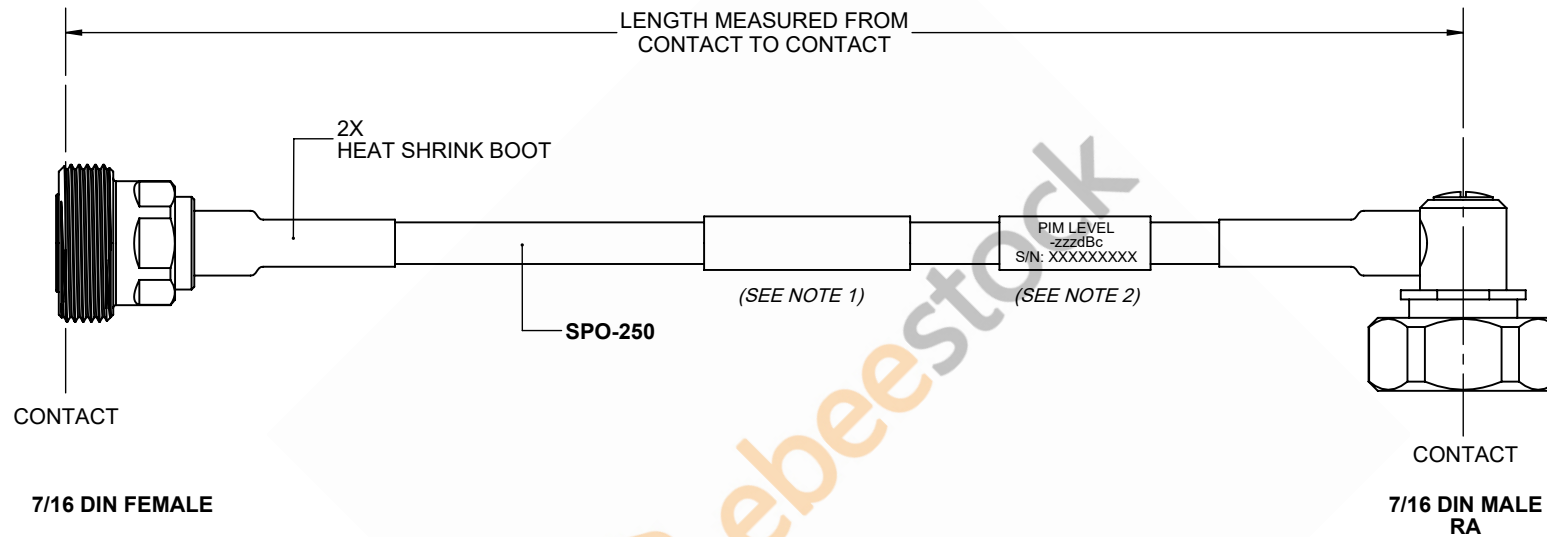

Outdoor Rated 7/16 DIN Male Right Angle to 7/16 DIN Female Low PIM Cable 48 Inch Length Using SPO-250 Coax Using Times Microwave Parts

REVISIONS			
REV.	DESCRIPTION	DATE	APPROVED
A	INITIAL RELEASE	9/21/2021	A. GANWANI

NOTES:

1. CABLES 84" AND UNDER HAVE 1 LABEL CENTERED. CABLES OVER 84" HAVE 2 LABELS, ONE AT EACH END 12.0" FROM THE END OF THE CONNECTOR.
2. 6" FROM CABLE END 1 PLACE FOR ALL LENGTHS OF CABLE.

THESE COMMODITIES, TECHNOLOGY OR SOFTWARE WERE EXPORTED FROM THE UNITED STATES IN ACCORDANCE WITH THE EXPORT ADMINISTRATION REGULATIONS. DIVERSION CONTRARY TO U.S. LAW PROHIBITED.

UNLESS OTHERWISE SPECIFIED LEADING DIMENSIONS ARE INCHES DIMENSIONS IN [] ARE MILLIMETERS

TOLERANCES:

.X = ±.2	[5.08]	FRACTIONS	
.XX = ±.02	[.51]		± 1/32
.XXX = ±.005	[.13]	ANGLES	± 1°

CABLE LENGTH (L) TOLERANCES:

L ≤ 12	[305]	= +1 [25]	/ -0
12 [305] < L ≤ 60	[1524]	= +2 [51]	/ -0
60 [1524] < L ≤ 120	[3048]	= +4 [102]	/ -0
120 [3048] < L ≤ 300	[7620]	= +6 [152]	/ -0
300 [7620] < L		= +5%L	/ -0

ALL DIMENSIONS SHOWN ARE FOR REFERENCE ONLY.