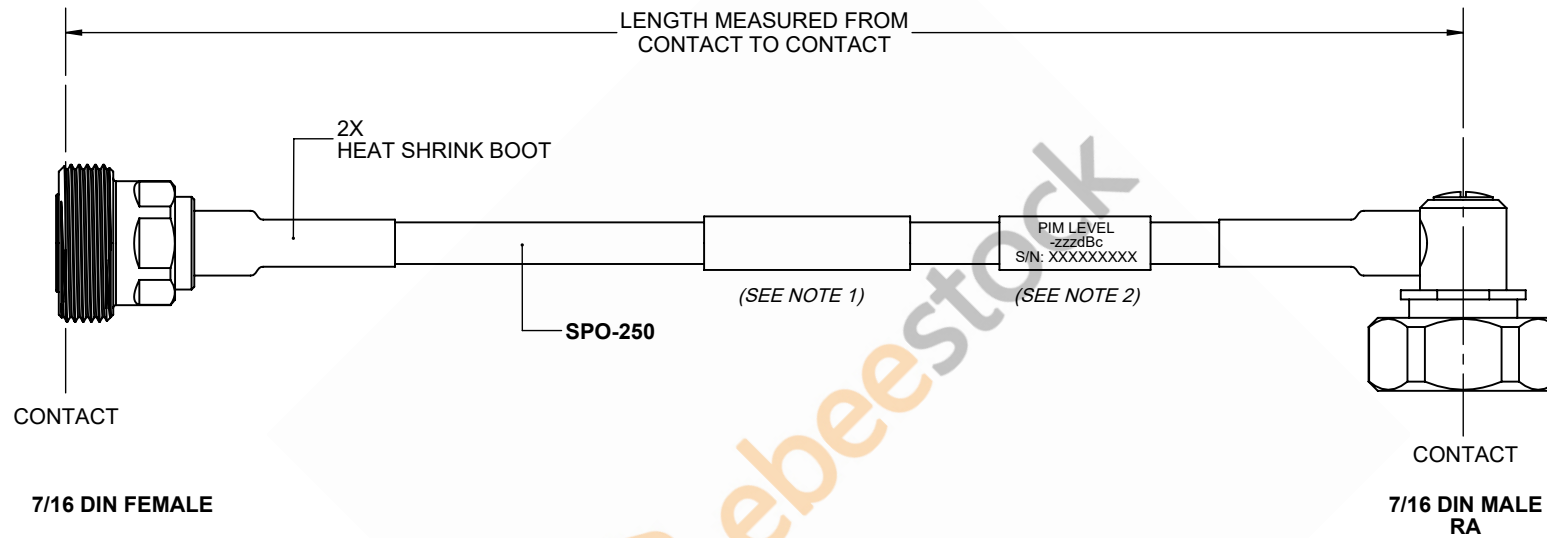

Outdoor Rated 7/16 DIN Male Right Angle to 7/16 DIN Female Low PIM Cable 50 CM Length Using SPO-250 Coax Using Times Microwave Parts

REVISIONS			
REV.	DESCRIPTION	DATE	APPROVED
A	INITIAL RELEASE	9/21/2021	A. GANWANI

**NOTES:**

1. CABLES 84" AND UNDER HAVE 1 LABEL CENTERED. CABLES OVER 84" HAVE 2 LABELS, ONE AT EACH END 12.0" FROM THE END OF THE CONNECTOR.
2. 6" FROM CABLE END 1 PLACE FOR ALL LENGTHS OF CABLE.

THESE COMMODITIES, TECHNOLOGY OR SOFTWARE WERE EXPORTED FROM THE UNITED STATES IN ACCORDANCE WITH THE EXPORT ADMINISTRATION REGULATIONS. DIVERSION CONTRARY TO U.S. LAW PROHIBITED.

UNLESS OTHERWISE SPECIFIED LEADING DIMENSIONS ARE INCHES DIMENSIONS IN [ ] ARE MILLIMETERS <b>TOLERANCES:</b> .X = ±.2 [ .508 ]      FRACTIONS ± 1/32 .XX = ±.02 [ .51 ]      ANGLES ± 1° .XXX = ±.005 [ .13 ] <b>CABLE LENGTH (L) TOLERANCES:</b> L ≤ 12 [305] = +1 [25] / -0 12 [305] < L ≤ 60 [1524] = +2 [51] / -0 60 [1524] < L ≤ 120 [3048] = +4 [102] / -0 120 [3048] < L ≤ 300 [7620] = +6 [152] / -0 300 [7620] < L = +5%L / -0 ALL DIMENSIONS SHOWN ARE FOR REFERENCE ONLY.		 8TH FLOOR, BUILDING 1, YONGFU SCIENCE AND TECHNOLOGY CENTER INDUSTRIAL PARK, NANZHA DISTRICT 5, HUMEN, 523900, DONGGUAN, GUANGDONG, CHINA WEBSITE: <a href="http://www.ebeeStock.com">www.ebeeStock.com</a> EMAIL: <a href="mailto:sales@ebeeStock.com">sales@ebeeStock.com</a>		THIRD-ANGLE PROJECTION  THE INFORMATION AND DESIGN IN THIS DOCUMENT IS THE PROPERTY OF EBEE STOCK CORPORATION. ALL RIGHTS RESERVED. SHEET 1 OF 1 SCALE N/A
SIZE	CAGE CODE	DRAWN BY	ITEM NO.	REV
A	53919	K.DANG	ET17044	A