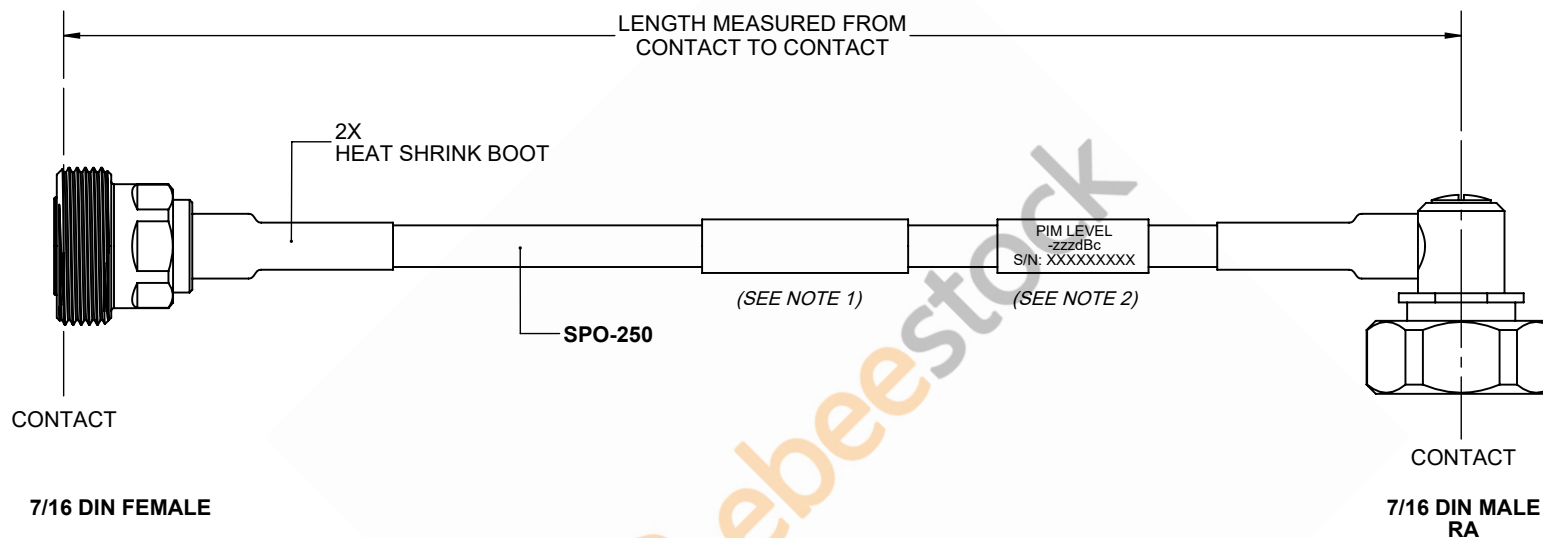

Outdoor Rated 7/16 DIN Male Right Angle to 7/16 DIN Female Low PIM Cable 100 CM Length Using SPO-250 Coax Using Times Microwave Parts

| REVISIONS | | | |
|-----------|-----------------|-----------|------------|
| REV. | DESCRIPTION | DATE | APPROVED |
| A | INITIAL RELEASE | 9/21/2021 | A. GANWANI |

NOTES:

1. CABLES 84" AND UNDER HAVE 1 LABEL CENTERED. CABLES OVER 84" HAVE 2 LABELS, ONE AT EACH END 12.0" FROM THE END OF THE CONNECTOR.
2. 6" FROM CABLE END 1 PLACE FOR ALL LENGTHS OF CABLE.

THESE COMMODITIES, TECHNOLOGY OR SOFTWARE WERE EXPORTED FROM THE UNITED STATES IN ACCORDANCE WITH THE EXPORT ADMINISTRATION REGULATIONS. DIVERSION CONTRARY TO U.S. LAW PROHIBITED.

UNLESS OTHERWISE SPECIFIED LEADING DIMENSIONS ARE INCHES DIMENSIONS IN [] ARE MILLIMETERS

TOLERANCES:

| | |
|--------------------|------------------|
| .X = ±.2 [5.08] | FRACTIONS ± 1/32 |
| .XX = ±.02 [.51] | ANGLES ± 1° |
| .XXX = ±.005 [.13] | |