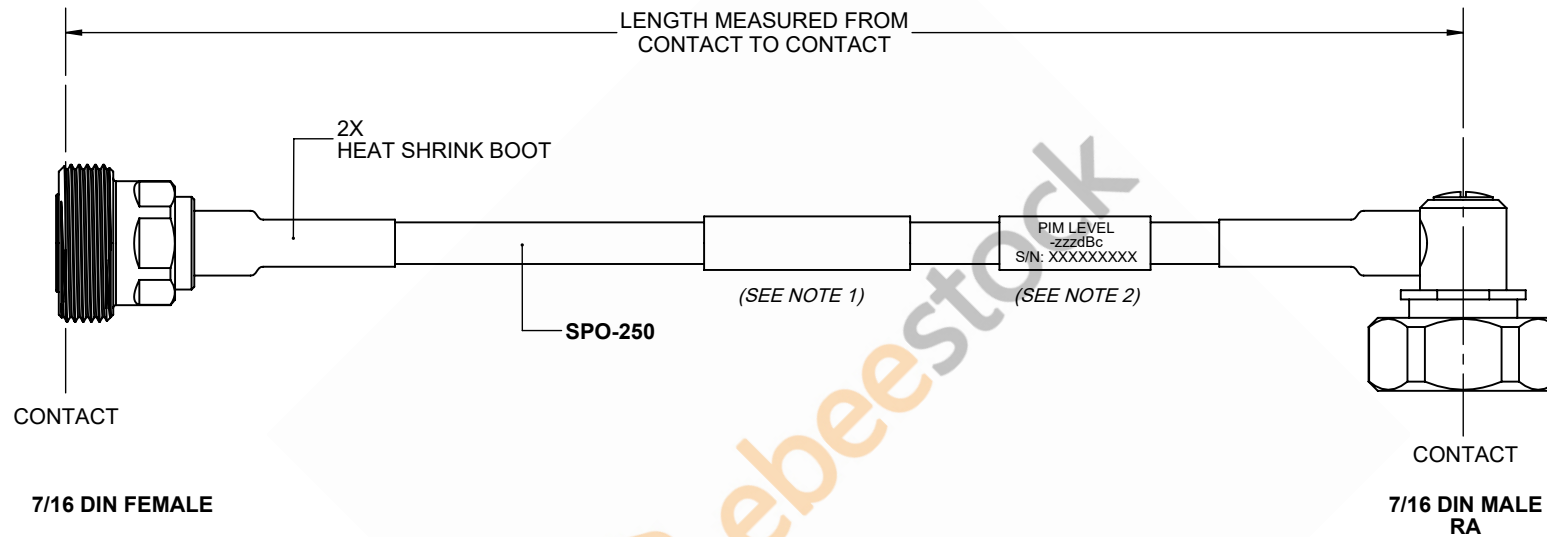

Outdoor Rated 7/16 DIN Male Right Angle to 7/16 DIN Female Low PIM Cable 150 CM Length Using SPO-250 Coax Using Times Microwave Parts

REVISIONS			
REV.	DESCRIPTION	DATE	APPROVED
A	INITIAL RELEASE	9/21/2021	A. GANWANI

NOTES:

1. CABLES 84" AND UNDER HAVE 1 LABEL CENTERED. CABLES OVER 84" HAVE 2 LABELS, ONE AT EACH END 12.0" FROM THE END OF THE CONNECTOR.
2. 6" FROM CABLE END 1 PLACE FOR ALL LENGTHS OF CABLE.

THESE COMMODITIES, TECHNOLOGY OR SOFTWARE WERE EXPORTED FROM THE UNITED STATES IN ACCORDANCE WITH THE EXPORT ADMINISTRATION REGULATIONS. DIVERSION CONTRARY TO U.S. LAW PROHIBITED.

UNLESS OTHERWISE SPECIFIED LEADING DIMENSIONS ARE INCHES DIMENSIONS IN [] ARE MILLIMETERS

TOLERANCES:

.X = ±.2 [5.08]	FRACTIONS ± 1/32
.XX = ±.02 [.51]	ANGLES ± 1°
.XXX = ±.005 [.13]	

CABLE LENGTH (L) TOLERANCES:

L ≤ 12 [305] = +1 [25] / -0
12 [305] < L ≤ 60 [1524] = +2 [51] / -0
60 [1524] < L ≤ 120 [3048] = +4 [102] / -0
120 [3048] < L ≤ 300 [7620] = +6 [152] / -0
300 [7620] < L = +5%L / -0

ALL DIMENSIONS SHOWN ARE FOR REFERENCE ONLY.