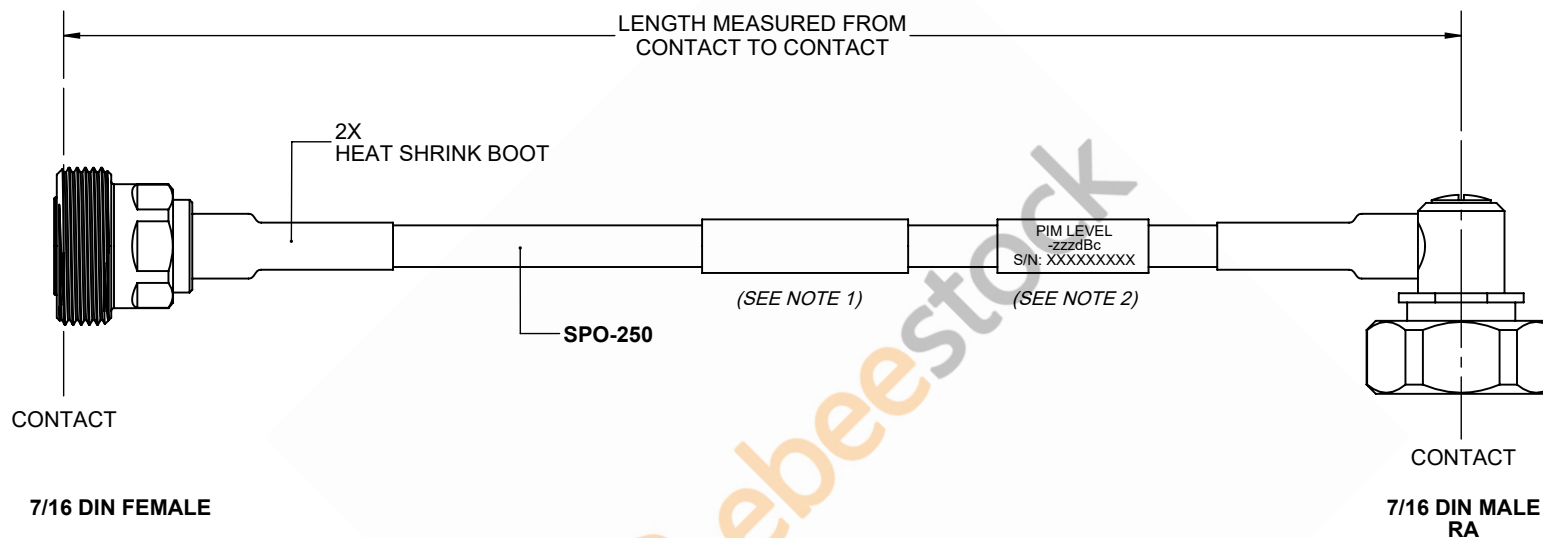

Outdoor Rated 7/16 DIN Male Right Angle to 7/16 DIN Female Low PIM Cable 200 CM Length Using SPO-250 Coax Using Times Microwave Parts

REVISIONS			
REV.	DESCRIPTION	DATE	APPROVED
A	INITIAL RELEASE	9/21/2021	A. GANWANI

NOTES:

1. CABLES 84" AND UNDER HAVE 1 LABEL CENTERED. CABLES OVER 84" HAVE 2 LABELS, ONE AT EACH END 12.0" FROM THE END OF THE CONNECTOR.
2. 6" FROM CABLE END 1 PLACE FOR ALL LENGTHS OF CABLE.

THESE COMMODITIES, TECHNOLOGY OR SOFTWARE WERE EXPORTED FROM THE UNITED STATES IN ACCORDANCE WITH THE EXPORT ADMINISTRATION REGULATIONS. DIVERSION CONTRARY TO U.S. LAW PROHIBITED.

UNLESS OTHERWISE SPECIFIED LEADING DIMENSIONS ARE INCHES DIMENSIONS IN [] ARE MILLIMETERS

TOLERANCES:

.X = ±.2 [5.08]	FRACTIONS ± 1/32
.XX = ±.02 [.51]	ANGLES ± 1°
.XXX = ±.005 [.13]	

CABLE LENGTH (L) TOLERANCES:

L ≤ 12 [305]	= +1 [25] / -0
12 [305] < L ≤ 60 [1524]	= +2 [51] / -0
60 [1524] < L ≤ 120 [3048]	= +4 [102] / -0
120 [3048] < L ≤ 300 [7620]	= +6 [152] / -0
300 [7620] < L	= +5%L / -0

ALL DIMENSIONS SHOWN ARE FOR REFERENCE ONLY.