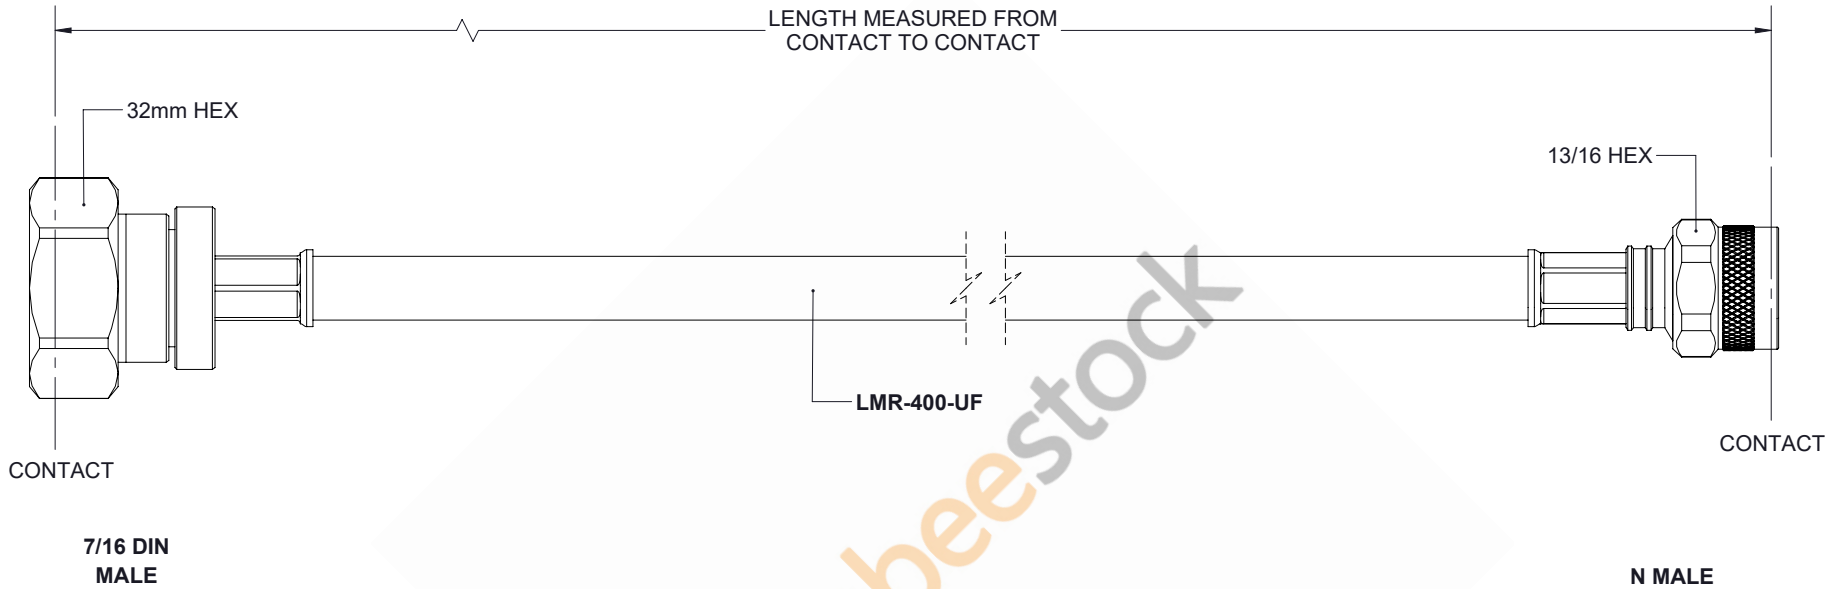

# 7/16 DIN Male to N Male Low Loss Cable 12 Inch Length Using LMR-400-UF Coax

REVISIONS			
REV.	DESCRIPTION	DATE	APPROVED
A	INITIAL RELEASE	04/30/19	S.ELLIS

THESE COMMODITIES, TECHNOLOGY OR SOFTWARE WERE EXPORTED FROM THE UNITED STATES IN ACCORDANCE WITH THE EXPORT ADMINISTRATION REGULATIONS. DIVERSION CONTRARY TO U.S. LAW PROHIBITED.

UNLESS OTHERWISE SPECIFIED LEADING DIMENSIONS ARE INCHES DIMENSIONS IN [ ] ARE MILLIMETERS <b>TOLERANCES:</b> .X $\pm$ .2 [5.08]      FRACTIONS $\pm$ 1/32 .XX $\pm$ .01 [.25]                                   ANGES $\pm$ 1° .XXX $\pm$ .005 [.13]		 8TH FLOOR, BUILDING 1, YONGFU SCIENCE AND TECHNOLOGY CENTER INDUSTRIAL PARK, NANZHA DISTRICT 5, HUMEN, 523900, DONGGUAN, GUANGDONG, CHINA WEBSITE: <a href="http://www.ebeestock.com">www.ebeestock.com</a> EMAIL: <a href="mailto:sales@ebeestock.com">sales@ebeestock.com</a>	THE INFORMATION AND DESIGN IN THIS DOCUMENT IS THE PROPERTY OF EBEESTOCK CORPORATION ALL RIGHTS RESERVED.	
ALL DIMENSIONS SHOWN ARE FOR REFERENCE ONLY. THIRD-ANGLE PROJECTION 			SHEET 1 OF 1 SCALE N/A	
SIZE A	CAGE 53919	DRAWN BY K.DANG	PART NUMBER ET17084	REV A