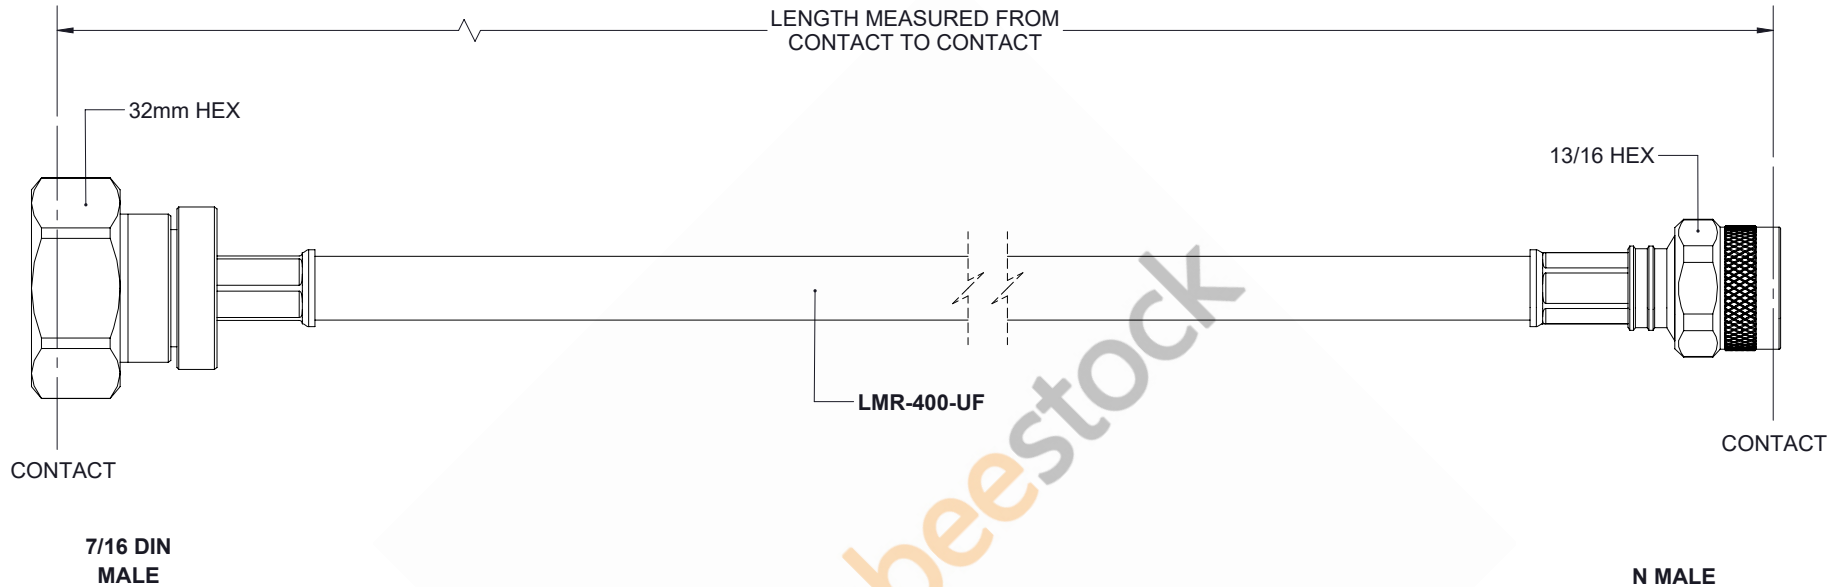

# 7/16 DIN Male to N Male Low Loss Cable 24 Inch Length Using LMR-400-UF Coax

REVISIONS			
REV.	DESCRIPTION	DATE	APPROVED
A	INITIAL RELEASE	04/30/19	S.ELLIS

UNLESS OTHERWISE SPECIFIED LEADING DIMENSIONS ARE INCHES DIMENSIONS IN [ ] ARE MILLIMETERS <b>TOLERANCES:</b> .X±.2 [5.08]      FRACTIONS ± 1/32 .XX±.01 [.25]      ANGLES ± 1° .XXX±.005 [.13]		 8TH FLOOR, BUILDING 1, YONGFU SCIENCE AND TECHNOLOGY CENTER INDUSTRIAL PARK, NANZHA DISTRICT 5, HUMEN, 523900, DONGGUAN, GUANGDONG, CHINA WEBSITE: <a href="http://www.ebeestock.com">www.ebeestock.com</a> EMAIL: <a href="mailto:sales@ebeestock.com">sales@ebeestock.com</a>	THE INFORMATION AND DESIGN IN THIS DOCUMENT IS THE PROPERTY OF EBEESTOCK CORPORATION ALL RIGHTS RESERVED.
ALL DIMENSIONS SHOWN ARE FOR REFERENCE ONLY. THIRD-ANGLE PROJECTION			SHEET 1 OF 1 SCALE N/A
SIZE A	CAGE 53919	DRAWN BY K.DANG	PART NUMBER ET17085 REV A