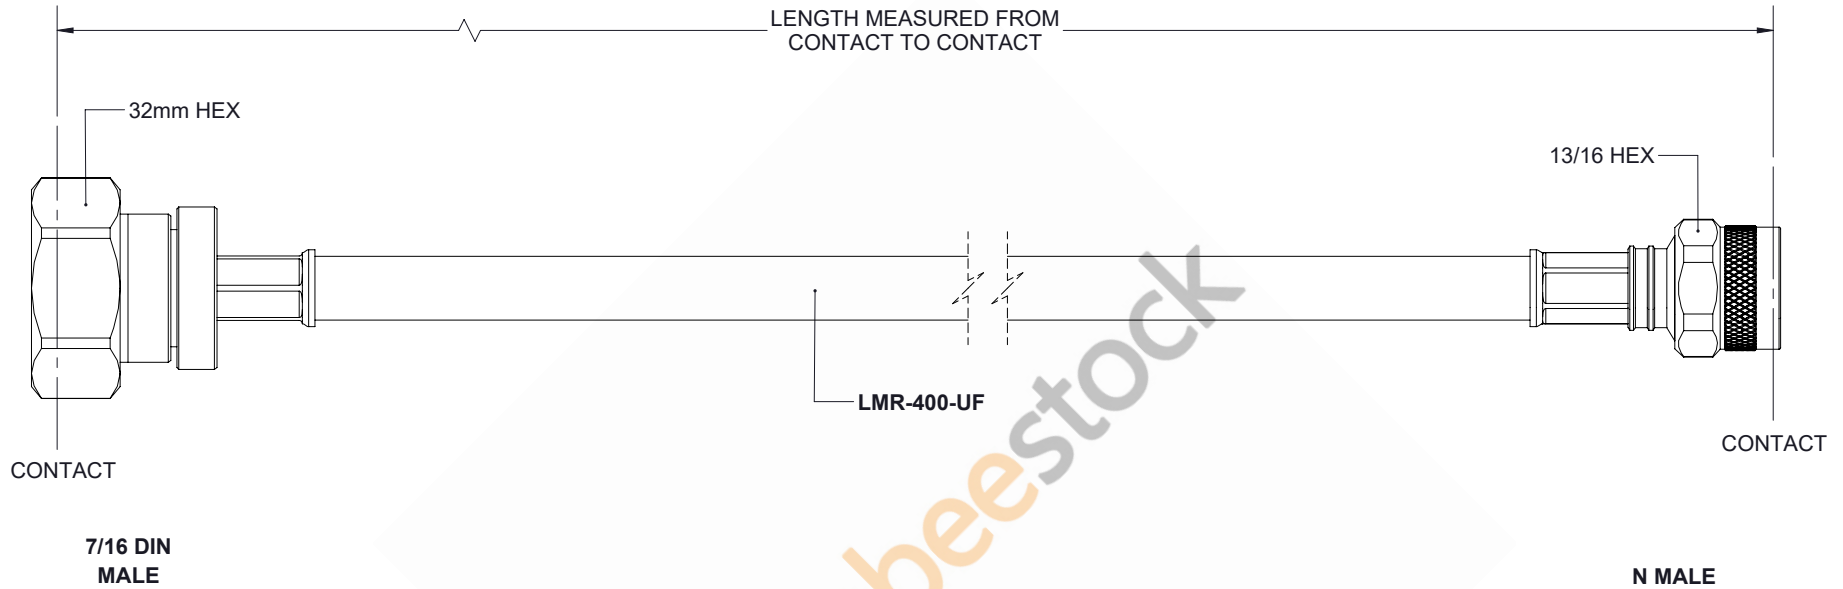

7/16 DIN Male to N Male Low Loss Cable 36 Inch Length Using LMR-400-UF Coax

REVISIONS			
REV.	DESCRIPTION	DATE	APPROVED
A	INITIAL RELEASE	04/30/19	S.ELLIS

THESE COMMODITIES, TECHNOLOGY OR SOFTWARE WERE EXPORTED FROM THE UNITED STATES IN ACCORDANCE WITH THE EXPORT ADMINISTRATION REGULATIONS. DIVERSION CONTRARY TO U.S. LAW PROHIBITED.

UNLESS OTHERWISE SPECIFIED LEADING DIMENSIONS ARE INCHES DIMENSIONS IN [] ARE MILLIMETERS TOLERANCES: .X=± .2 [5.08] FRACTIONS ± 1/32 .XX=± .01 [.25] ANGLES ± 1° .XXX=± .005 [.13]		 8TH FLOOR, BUILDING 1, YONGFU SCIENCE AND TECHNOLOGY CENTER INDUSTRIAL PARK, NANZHA DISTRICT 5, HUMEN, 523900, DONGGUAN, GUANGDONG, CHINA WEBSITE: www.ebeestock.com EMAIL: sales@ebeestock.com	THE INFORMATION AND DESIGN IN THIS DOCUMENT IS THE PROPERTY OF EBEESTOCK CORPORATION ALL RIGHTS RESERVED.
ALL DIMENSIONS SHOWN ARE FOR REFERENCE ONLY. THIRD-ANGLE PROJECTION			SHEET 1 OF 1 SCALE N/A
SIZE A	CAGE 53919	DRAWN BY K.DANG	PART NUMBER ET17086 REV A