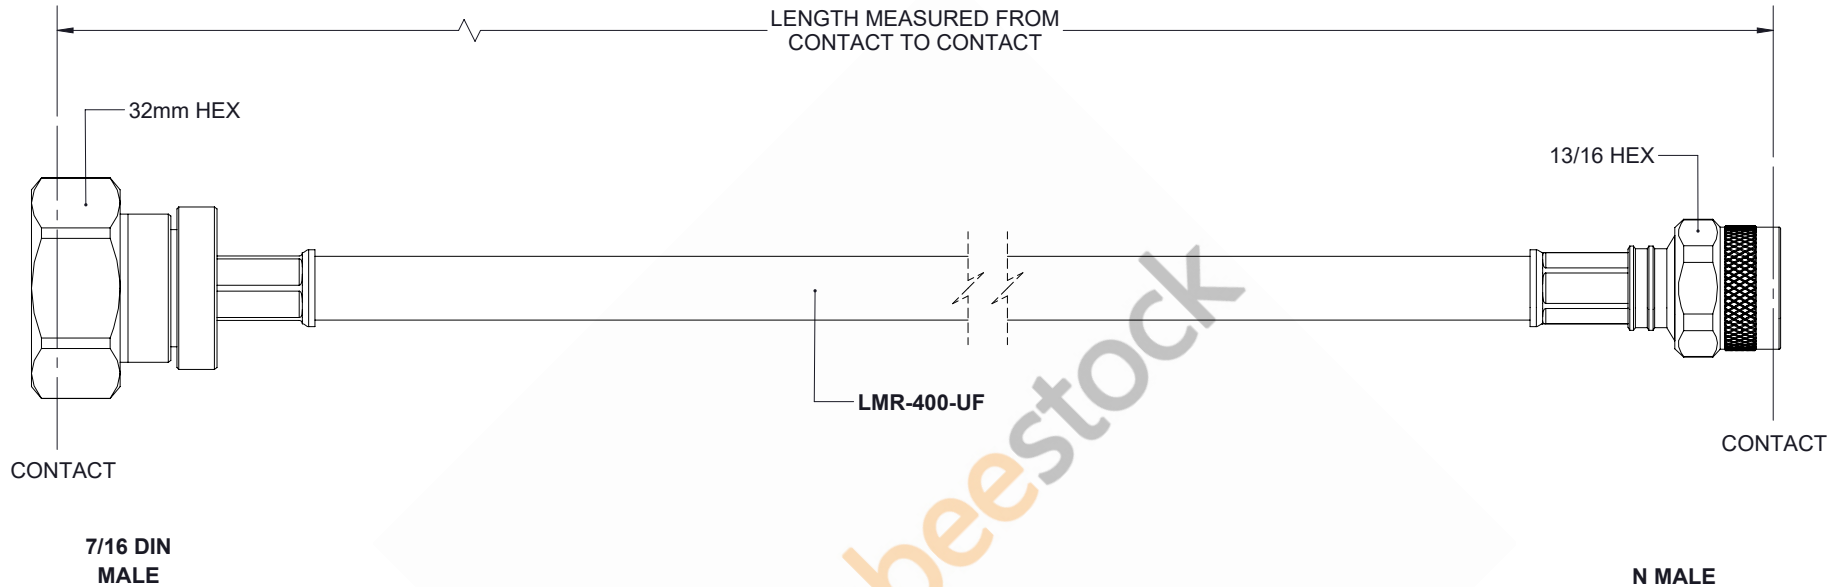

# 7/16 DIN Male to N Male Low Loss Cable 48 Inch Length Using LMR-400-UF Coax

REVISIONS			
REV.	DESCRIPTION	DATE	APPROVED
A	INITIAL RELEASE	04/30/19	S.ELLIS

UNLESS OTHERWISE SPECIFIED LEADING DIMENSIONS ARE INCHES DIMENSIONS IN [ ] ARE MILLIMETERS <b>TOLERANCES:</b> .X $\pm$ .2 [5.08]      FRACTIONS .XX $\pm$ .01 [.25] $\pm$ 1/32 .XXX $\pm$ .005 [.13]      ANGLES $\pm$ 1° ALL DIMENSIONS SHOWN ARE FOR REFERENCE ONLY. THIRD-ANGLE PROJECTION		 8TH FLOOR, BUILDING 1, YONGFU SCIENCE AND TECHNOLOGY CENTER INDUSTRIAL PARK, NANZHA DISTRICT 5, HUMEN, 523900, DONGGUAN, GUANGDONG, CHINA WEBSITE: <a href="http://www.ebeestock.com">www.ebeestock.com</a> EMAIL: <a href="mailto:sales@ebeestock.com">sales@ebeestock.com</a>		THE INFORMATION AND DESIGN IN THIS DOCUMENT IS THE PROPERTY OF EBEESTOCK CORPORATION ALL RIGHTS RESERVED. SHEET 1 OF 1 SCALE N/A	
SIZE	CAGE	DRAWN BY	PART NUMBER	REV	
A	53919	K.DANG	ET17087	A	