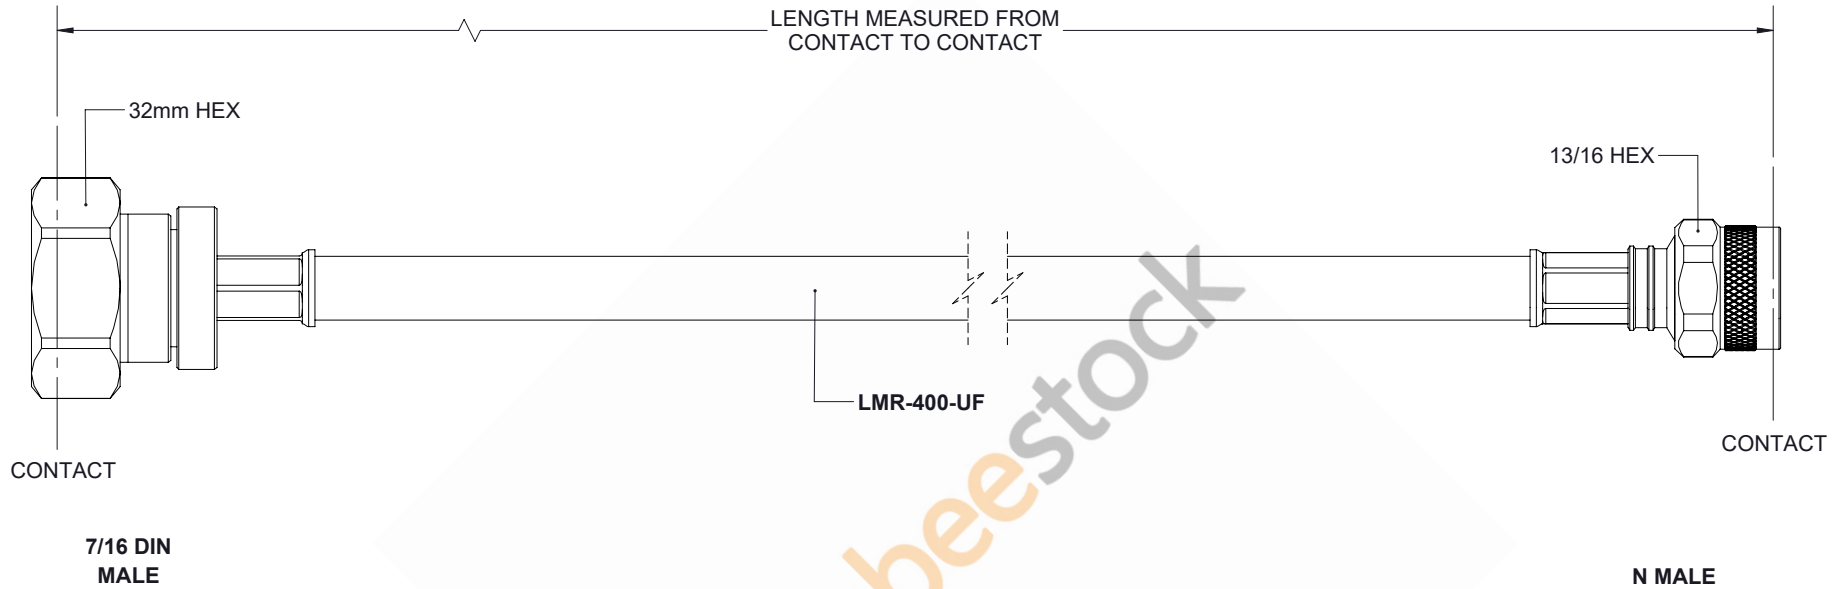

7/16 DIN Male to N Male Low Loss Cable 60 Inch Length Using LMR-400-UF Coax

REVISIONS			
REV.	DESCRIPTION	DATE	APPROVED
A	INITIAL RELEASE	04/30/19	S.ELLIS

THESE COMMODITIES, TECHNOLOGY OR SOFTWARE WERE EXPORTED FROM THE UNITED STATES IN ACCORDANCE WITH THE EXPORT ADMINISTRATION REGULATIONS. DIVERSION CONTRARY TO U.S. LAW PROHIBITED.

UNLESS OTHERWISE SPECIFIED LEADING DIMENSIONS ARE INCHES DIMENSIONS IN [] ARE MILLIMETERS TOLERANCES: .X=± .2 [5.08] FRACTIONS ± 1/32 .XX=± .01 [.25] ANGLES ± 1° .XXX=± .005 [.13]		 8TH FLOOR, BUILDING 1, YONGFU SCIENCE AND TECHNOLOGY CENTER INDUSTRIAL PARK, NANZHA DISTRICT 5, HUMEN, 523900, DONGGUAN, GUANGDONG, CHINA WEBSITE: www.ebeeStock.com EMAIL: sales@ebeeStock.com	THE INFORMATION AND DESIGN IN THIS DOCUMENT IS THE PROPERTY OF EBEE STOCK CORPORATION ALL RIGHTS RESERVED.
ALL DIMENSIONS SHOWN ARE FOR REFERENCE ONLY. THIRD-ANGLE PROJECTION			SHEET 1 OF 1 SCALE N/A
SIZE A CAGE 53919 DRAWN BY K.DANG PART NUMBER ET17088 REV A			