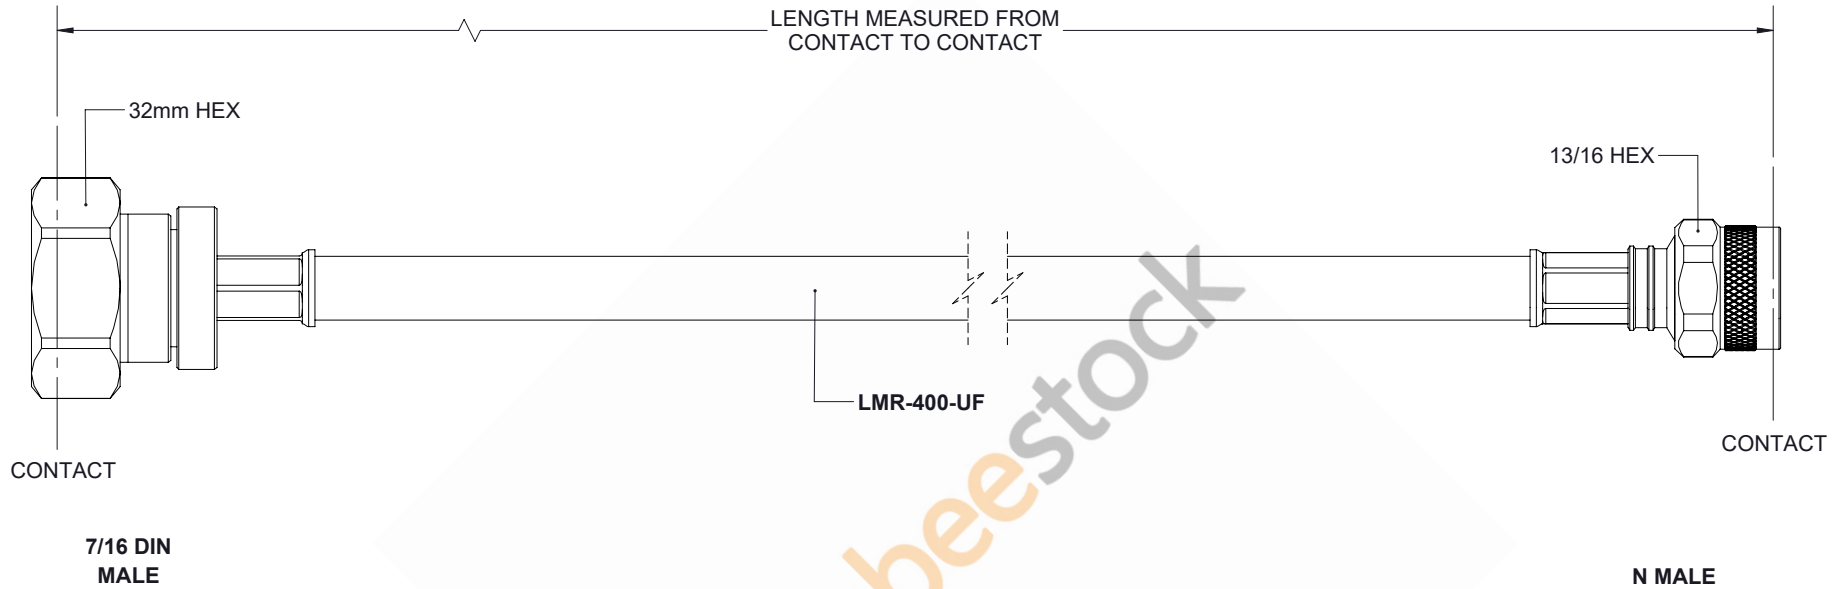

7/16 DIN Male to N Male Low Loss Cable 100 cm Length Using LMR-400-UF Coax

REVISIONS			
REV.	DESCRIPTION	DATE	APPROVED
A	INITIAL RELEASE	04/30/19	S.ELLIS

THESE COMMODITIES, TECHNOLOGY OR SOFTWARE WERE EXPORTED FROM THE UNITED STATES IN ACCORDANCE WITH THE EXPORT ADMINISTRATION REGULATIONS. DIVERSION CONTRARY TO U.S. LAW PROHIBITED.

UNLESS OTHERWISE SPECIFIED LEADING DIMENSIONS ARE INCHES DIMENSIONS IN [] ARE MILLIMETERS TOLERANCES: .X=± .2 [5.08] FRACTIONS ± 1/32 .XX=± .01 [.25] ANGLES ± 1° .XXX=± .005 [.13]		 8TH FLOOR, BUILDING 1, YONGFU SCIENCE AND TECHNOLOGY CENTER INDUSTRIAL PARK, NANZHA DISTRICT 5, HUMEN, 523900, DONGGUAN, GUANGDONG, CHINA WEBSITE: www.ebeestock.com EMAIL: sales@ebeestock.com	THE INFORMATION AND DESIGN IN THIS DOCUMENT IS THE PROPERTY OF EBEESTOCK CORPORATION ALL RIGHTS RESERVED.
ALL DIMENSIONS SHOWN ARE FOR REFERENCE ONLY. THIRD-ANGLE PROJECTION			SHEET 1 OF 1 SCALE N/A
SIZE A	CAGE 53919	DRAWN BY K.DANG	PART NUMBER ET17090 REV A