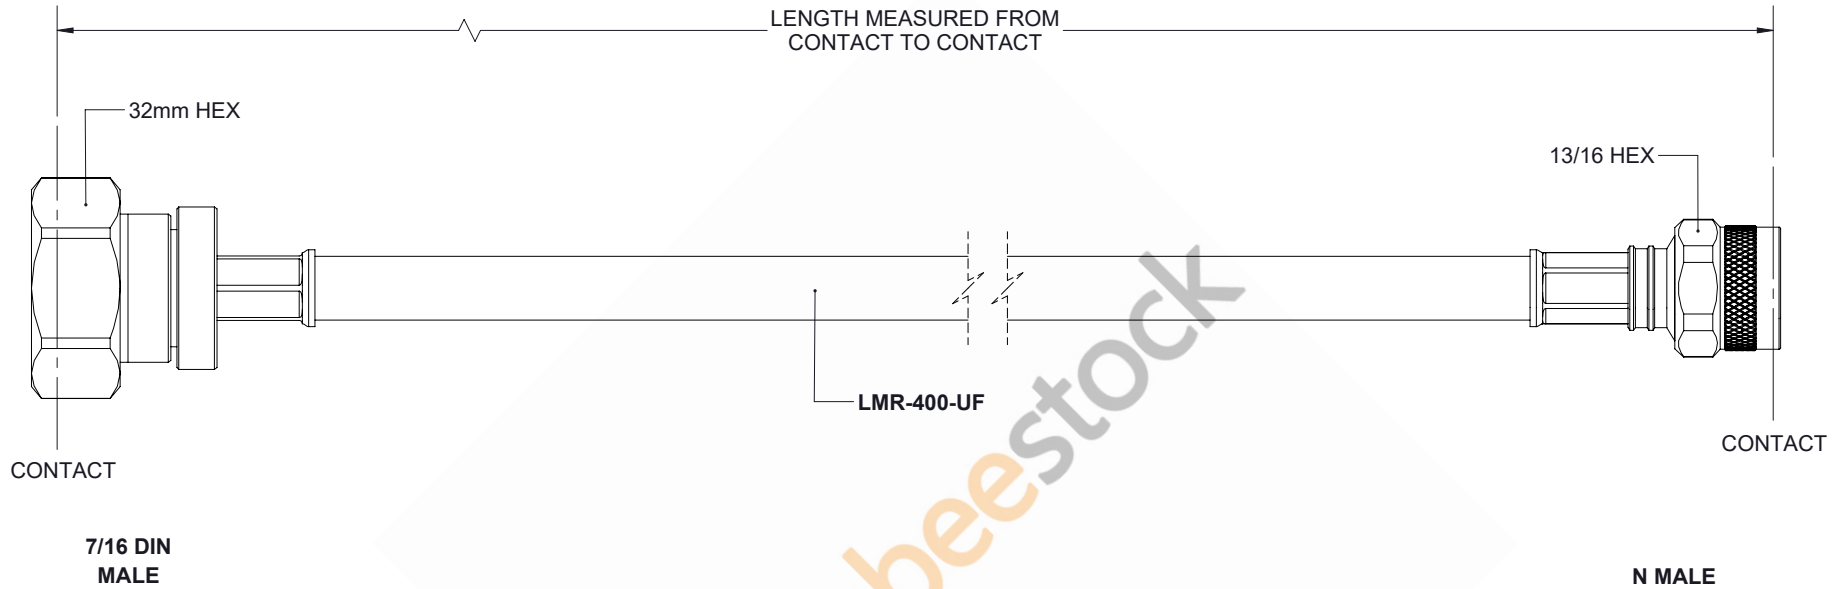

7/16 DIN Male to N Male Low Loss Cable 150 cm Length Using LMR-400-UF Coax

REVISIONS			
REV.	DESCRIPTION	DATE	APPROVED
A	INITIAL RELEASE	04/30/19	S.ELLIS

THESE COMMODITIES, TECHNOLOGY OR SOFTWARE WERE EXPORTED FROM THE UNITED STATES IN ACCORDANCE WITH THE EXPORT ADMINISTRATION REGULATIONS. DIVERSION CONTRARY TO U.S. LAW PROHIBITED.

UNLESS OTHERWISE SPECIFIED LEADING DIMENSIONS ARE INCHES DIMENSIONS IN [] ARE MILLIMETERS TOLERANCES: .X±.2 [5.08] FRACTIONS ± 1/32 .XX±.01 [.25] ANGLES ± 1° .XXX±.005 [.13]		 8TH FLOOR, BUILDING 1, YONGFU SCIENCE AND TECHNOLOGY CENTER INDUSTRIAL PARK, NANZHA DISTRICT 5, HUMEN, 523900, DONGGUAN, GUANGDONG, CHINA WEBSITE: www.ebeestock.com EMAIL: sales@ebeestock.com	THE INFORMATION AND DESIGN IN THIS DOCUMENT IS THE PROPERTY OF EBEESTOCK CORPORATION ALL RIGHTS RESERVED.
ALL DIMENSIONS SHOWN ARE FOR REFERENCE ONLY. THIRD-ANGLE PROJECTION			SHEET 1 OF 1 SCALE N/A
SIZE A	CAGE 53919	DRAWN BY K.DANG	PART NUMBER ET17091 REV A