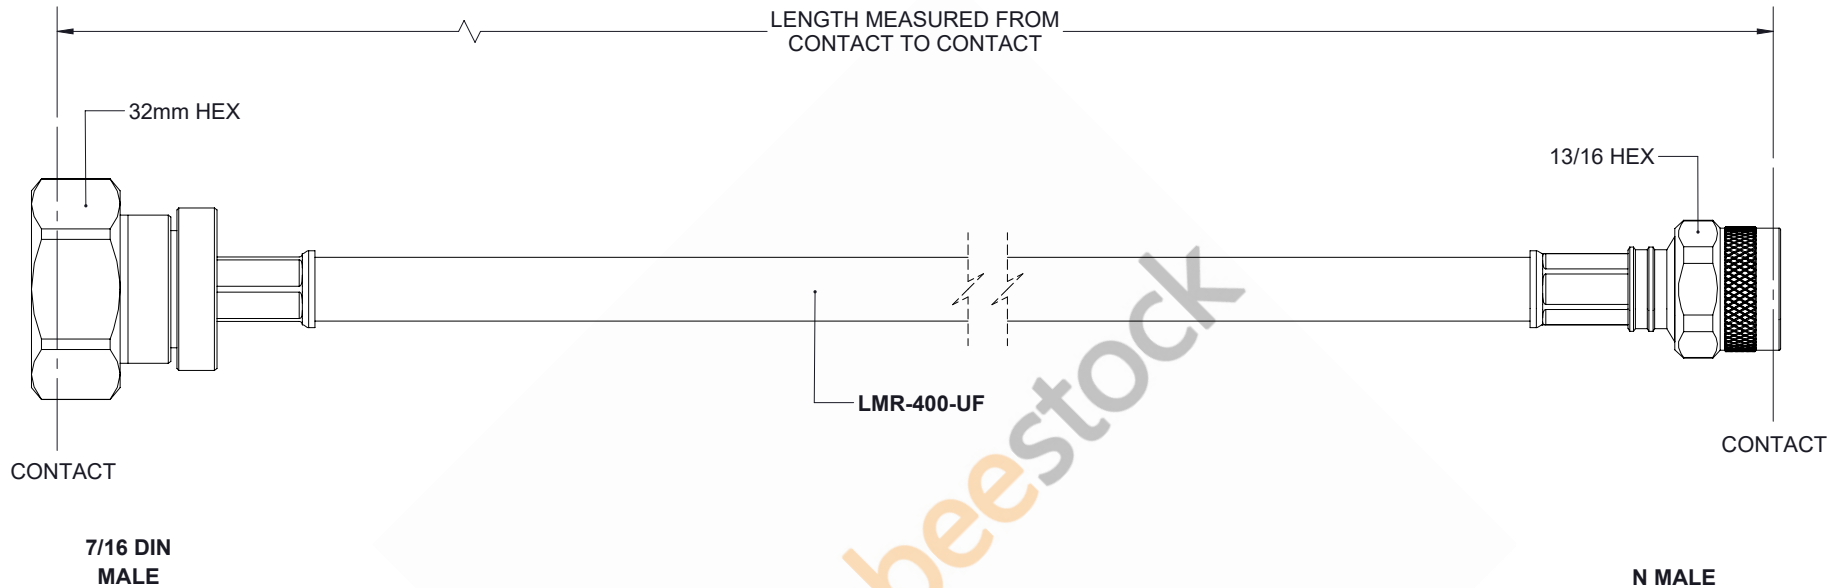

7/16 DIN Male to N Male Low Loss Cable 200 cm Length Using LMR-400-UF Coax

REVISIONS			
REV.	DESCRIPTION	DATE	APPROVED
A	INITIAL RELEASE	04/30/19	S.ELLIS

THESE COMMODITIES, TECHNOLOGY OR SOFTWARE WERE EXPORTED FROM THE UNITED STATES IN ACCORDANCE WITH THE EXPORT ADMINISTRATION REGULATIONS. DIVERSION CONTRARY TO U.S. LAW PROHIBITED.

UNLESS OTHERWISE SPECIFIED LEADING DIMENSIONS ARE INCHES DIMENSIONS IN [] ARE MILLIMETERS TOLERANCES: .X=± .2 [5.08] FRACTIONS ± 1/32 .XX=± .01 [.25] ANGLES ± 1° .XXX=± .005 [.13]		 8TH FLOOR, BUILDING 1, YONGFU SCIENCE AND TECHNOLOGY CENTER INDUSTRIAL PARK, NANZHA DISTRICT 5, HUMEN, 523900, DONGGUAN, GUANGDONG, CHINA WEBSITE: www.ebeeStock.com EMAIL: sales@ebeeStock.com	THE INFORMATION AND DESIGN IN THIS DOCUMENT IS THE PROPERTY OF EBEE STOCK CORPORATION ALL RIGHTS RESERVED.
ALL DIMENSIONS SHOWN ARE FOR REFERENCE ONLY. THIRD-ANGLE PROJECTION			SHEET 1 OF 1 SCALE N/A
SIZE A	CAGE 53919	DRAWN BY K.DANG	PART NUMBER ET17092 REV A