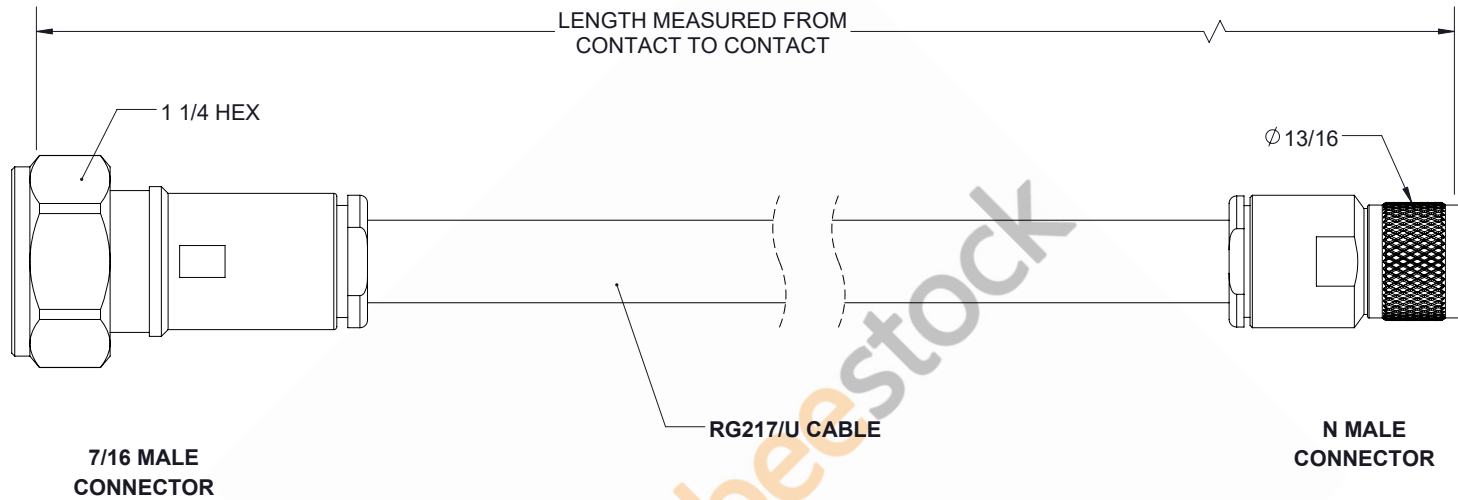

N Male to 7/16 DIN Male Cable 72 Inch Length Using RG217 Coax , LF Solder

| REVISIONS | | | |
|-----------|-------------------------|----------|----------|
| REV. | DESCRIPTION | DATE | APPROVED |
| A | PCR PE36170-XX 20200909 | 09/29/20 | SRAUTUS |

UNLESS OTHERWISE SPECIFIED
LEADING DIMENSIONS ARE INCHES
DIMENSIONS IN [] ARE MILLIMETERS

TOLERANCES:

| | |
|--------------------|-------------|
| .X = ±.2 [5.08] | FRACTIONS |
| .XX = ±.02 [.51] | ± 1/32 |
| .XXX = ±.005 [.13] | ANGLES ± 1° |