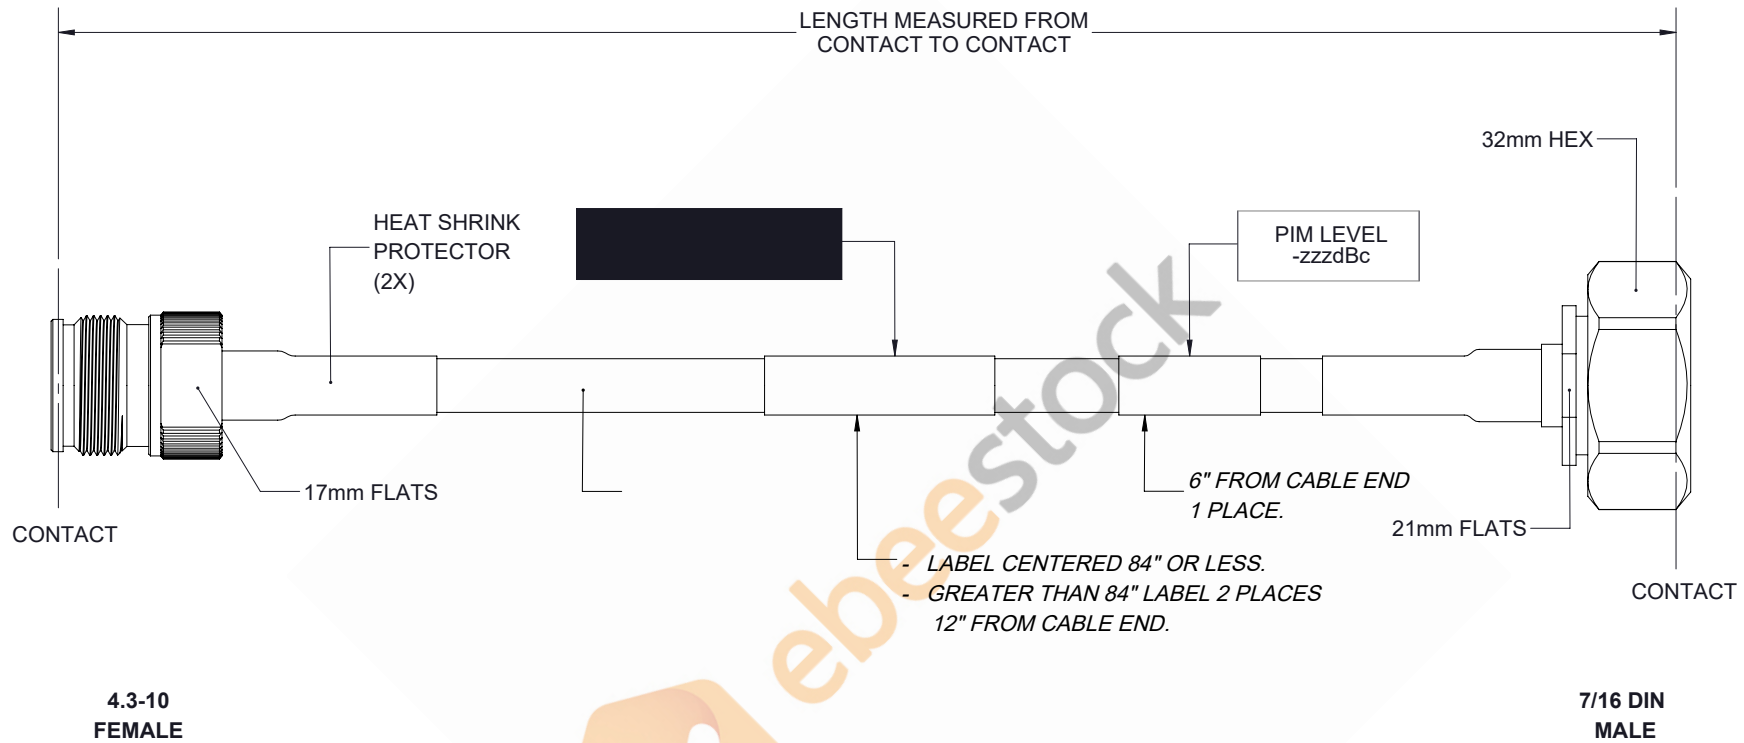

Fire Rated 4.3-10 Female to 7/16 DIN Male Low PIM Cable 12 Inch

REVISIONS			
REV.	DESCRIPTION	DATE	APPROVED
A	INITIAL RELEASE	04/09/19	S.ELLIS

4.3-10
FEMALE

7/16 DIN
MALE

UNLESS OTHERWISE SPECIFIED LEADING DIMENSIONS ARE INCHES DIMENSIONS IN [] ARE MILLIMETERS		 <p>8TH FLOOR, BUILDING 1, YONGFU SCIENCE AND TECHNOLOGY CENTER INDUSTRIAL PARK, NANZHA DISTRICT 5, HUMEN 523800, DONGGUAN, GUANGDONG, CHINA</p> WEBSITE: www.ebeestock.com EMAIL: sales@ebeestock.com		SHEET 1 OF 1	
TOLERANCES: .X±.2 [5.08] FRACTIONS ± 1/32 .XX±.01 [.25] ANGLES ± 1° .XXX±.005 [.13]				SCALE N/A	
ALL DIMENSIONS SHOWN ARE FOR REFERENCE ONLY.		THIRD-ANGLE PROJECTION		SIZE A	CAGE 53919
		DRAWN BY K.DANG	PART NUMBER ET17430	REV A	

E3C6350-12 REV 1.1