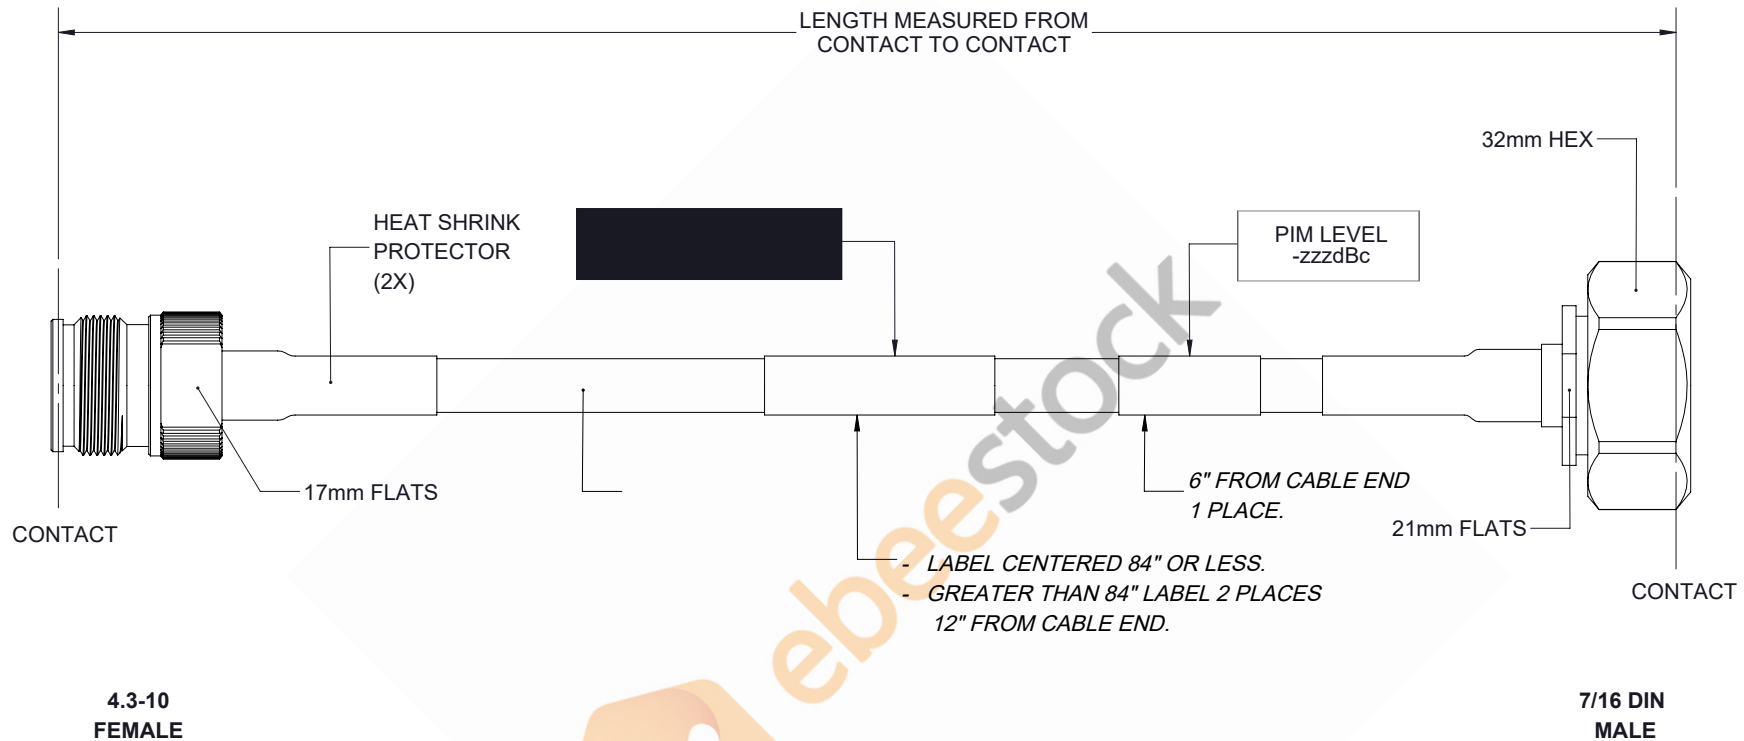

Fire Rated 4.3-10 Female to 7/16 DIN Male Low PIM Cable 24 Inch

REVISIONS			
REV.	DESCRIPTION	DATE	APPROVED
A	INITIAL RELEASE	04/09/19	S.ELLIS

4.3-10
FEMALE

7/16 DIN
MALE

UNLESS OTHERWISE SPECIFIED LEADING DIMENSIONS ARE INCHES DIMENSIONS IN [] ARE MILLIMETERS		 8TH FLOOR, BUILDING 1, YONGFU SCIENCE AND TECHNOLOGY CENTER INDUSTRIAL PARK, NANZHA DISTRICT 5, HUMEN 523800, DONGGUAN, GUANGDONG, CHINA WEBSITE: www.ebeestock.com EMAIL: sales@ebeestock.com		SHEET 1 OF 1	
TOLERANCES: .X±.2 [5.08] FRACTIONS ± 1/32 .XX±.01 [.25] ANGLES ± 1° .XXX±.005 [.13]				SCALE N/A	
ALL DIMENSIONS SHOWN ARE FOR REFERENCE ONLY.		SIZE	CAGE	DRAWN BY	PART NUMBER
THIRD-ANGLE PROJECTION		A	53919	K.DANG	ET17431
				REV	A