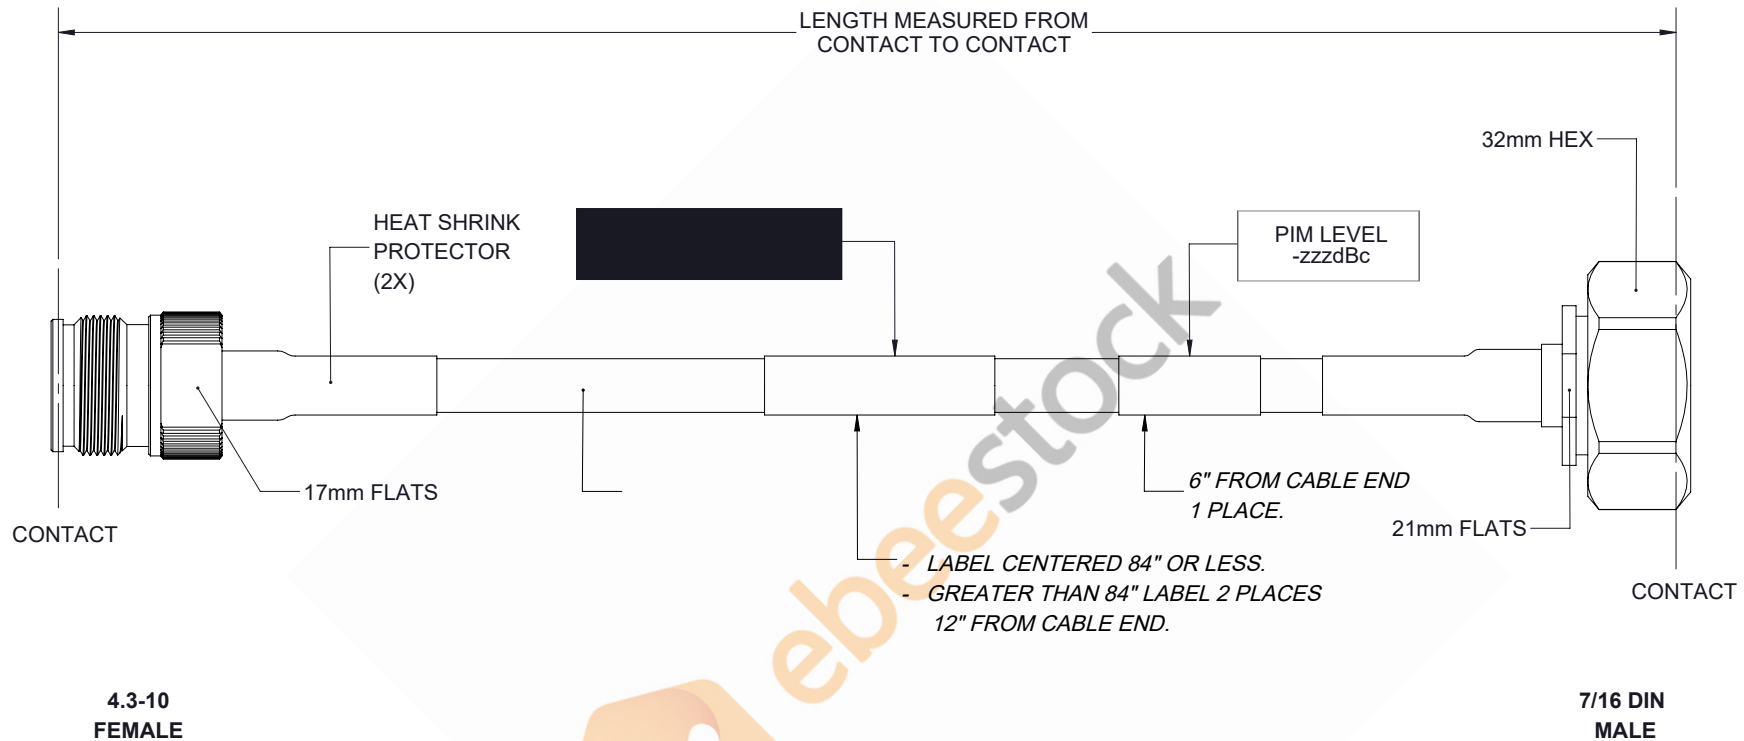

Fire Rated 4.3-10 Female to 7/16 DIN Male Low PIM Cable 36 Inch

REVISIONS			
REV.	DESCRIPTION	DATE	APPROVED
A	INITIAL RELEASE	04/09/19	S.ELLIS

4.3-10
FEMALE

7/16 DIN
MALE

UNLESS OTHERWISE SPECIFIED LEADING DIMENSIONS ARE INCHES DIMENSIONS IN [] ARE MILLIMETERS		 8TH FLOOR, BUILDING 1, YONGFU SCIENCE AND TECHNOLOGY CENTER INDUSTRIAL PARK, NANZHA DISTRICT 5, HUMEN 523800, DONGGUAN, GUANGDONG, CHINA WEBSITE: www.ebeestock.com EMAIL: sales@ebeestock.com		SHEET 1 OF 1	
TOLERANCES: .X±.2 [5.08] FRACTIONS ± 1/32 .XX±.01 [.25] ANGLES ± 1° .XXX±.005 [.13]				SCALE N/A	
ALL DIMENSIONS SHOWN ARE FOR REFERENCE ONLY.		SIZE	CAGE	DRAWN BY	PART NUMBER
THIRD-ANGLE PROJECTION		A	53919	K.DANG	ET17432
					REV A