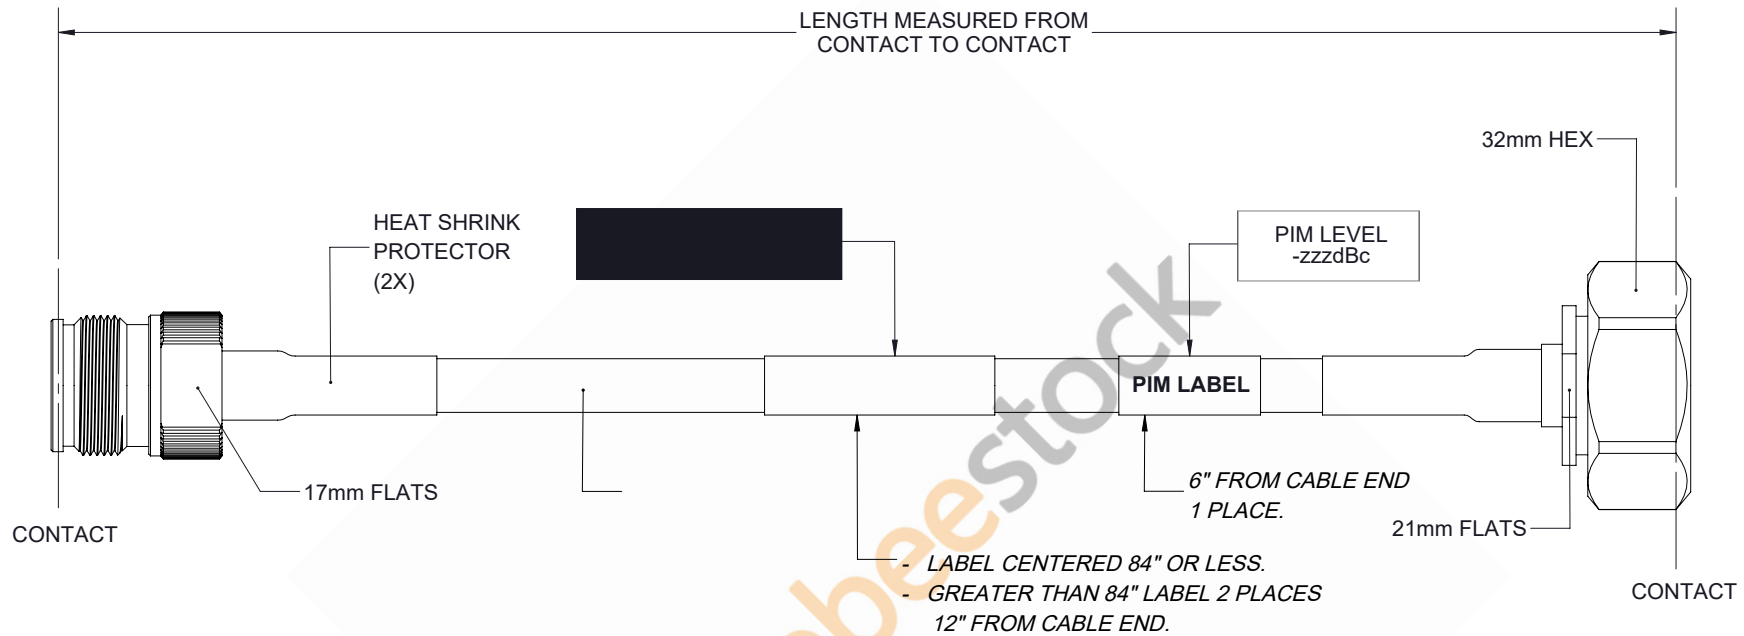

Fire Rated 4.3-10 Female to 7/16 DIN Male Low PIM Cable 48 Inch

REVISIONS			
REV.	DESCRIPTION	DATE	APPROVED
A	INITIAL RELEASE	04/09/19	S.ELLIS

4.3-10
FEMALE

7/16 DIN
MALE

UNLESS OTHERWISE SPECIFIED LEADING DIMENSIONS ARE INCHES DIMENSIONS IN [] ARE MILLIMETERS		 8TH FLOOR, BUILDING 1, YONGFU SCIENCE AND TECHNOLOGY CENTER INDUSTRIAL PARK, NANZHA DISTRICT 5, HUMEN 523800, DONGGUAN, GUANGDONG, CHINA WEBSITE: www.ebeestock.com EMAIL: sales@ebeestock.com		SHEET 1 OF 1	
TOLERANCES: .X±.2 [5.08] FRACTIONS ± 1/32 .XX±.01 [.25] ANGLES ± 1° .XXX±.005 [.13]				SCALE N/A	
ALL DIMENSIONS SHOWN ARE FOR REFERENCE ONLY.		SIZE	CAGE	DRAWN BY	PART NUMBER
THIRD-ANGLE PROJECTION		A	53919	K.DANG	ET17433
				REV	A